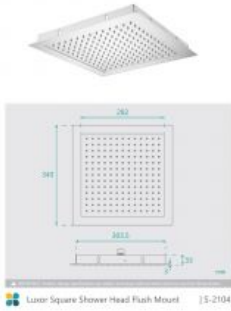

Luxor Square Shower Head Flush Mount

SKU#: S-2104

\$359.10

FINISH OPTION

Shower Head Size: 340mm x 340mm

Head Height: 3mm

Total Head Height: 33mm

Construction: Brass

Installation: Ceiling/Flushmount

Accreditation: AU Standard, WELS 9L/min 3 Star and Watermark

WELS Registration: S12373

Warranty: 7 Year Product Warranty

The Luxor flush mount shower head is the perfect addition to your bathroom if you're looking for a high end, luxurious experience. The thin, flush mounted showerhead in your ceiling creates an overhead rainfall effect with its rain shower style, distributing water over a larger area.

Available in five colour options including chrome, brushed gold, brushed nickel, matte black and gun metal. The slimline shape brings style and sophistication to your bathroom, giving a streamlined look to your bathroom design.

View our range of [accessories](#) and [tapware](#) to save on combined delivery!

See listing image for measurement specification.

Luxor Square Shower Head Flush Mount

| S-2104