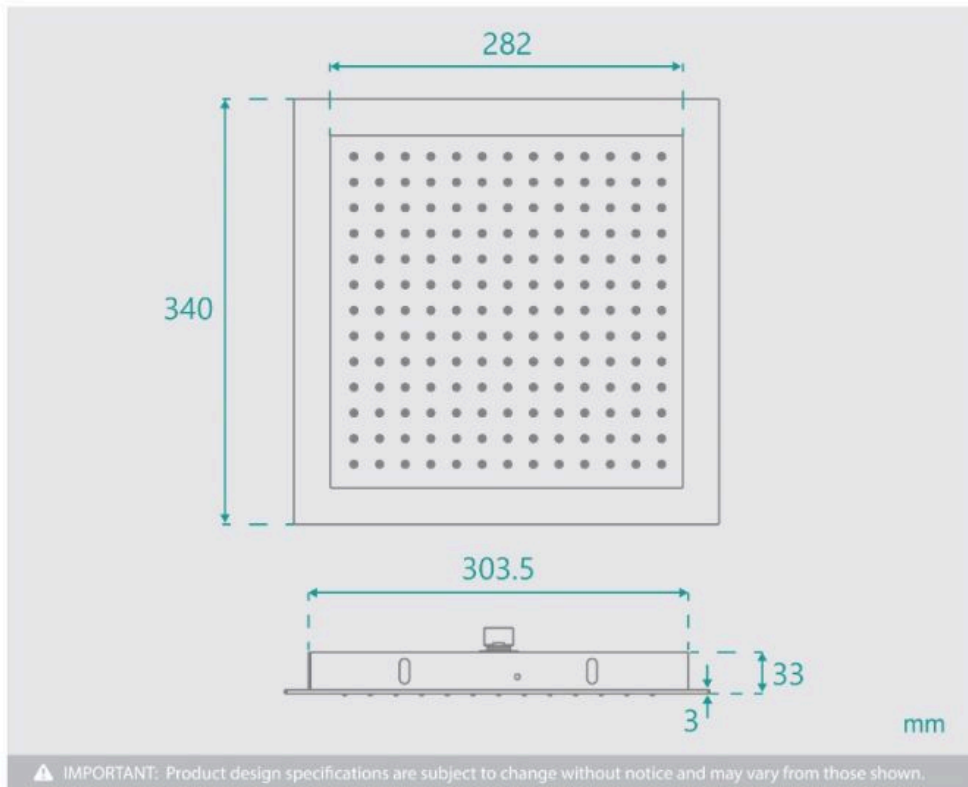

Luxor Square Shower Head Flush Mount

SKU#: S-2104

\$359.10

FINISH OPTION

Shower Head Size: 340mm x 340mm

Head Height: 3mm

Total Head Height: 33mm

Construction: Brass

Installation: Ceiling/Flushmount

Accreditation: AU Standard, WELS 9L/min 3 Star and Watermark

WELS Registration: S12373

Warranty: 7 Year Product Warranty

The Luxor flush mount shower head is the perfect addition to your bathroom if you're looking for a high end, luxurious experience. The thin, flush mounted showerhead in your ceiling creates an overhead rainfall effect with its rain shower style, distributing water over a larger area.

View our range of [accessories](#) and [tapware](#) to save on combined delivery!

See listing image for measurement specification.

Luxor Square Shower Head Flush Mount

| S-2104