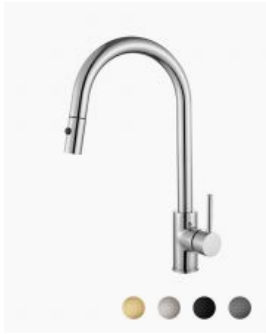

Rosa Pull Out Kitchen Laundry Mixer Tap

SKU#: F-2025

\$328.30

~~\$469~~

FINISH OPTION

Total Height: 431mm

Spout Height: 238mm

Spout Length/Reach: 224mm

Construction: Brass

Cartridge: 35mm Ceramic

Features: Extended Spout

Accreditation: AU Standard, WELS 5L/min 5 Star and Watermark

WELS Registration: T42839

Warranty: 5 Year Product Warranty

Featuring modern, elegant styling and the enhanced functionality of an extendable spout the Rosa Kitchen Pull Out Mixer Tap is ideal for those looking to class up their kitchen. The pull out hose is an excellent feature that also hides within the spout, it's so discreet and ensures the stylish and simple look is not compromised. The handheld hose is perfect for washing larger pots, spraying veggies, and easy cleaning the sink and surrounds.

Available in a range of colours, this Rosa spout can be customised to suit any aesthetic and makes the perfect addition to your kitchen, butler's pantry or laundry.

Available Finishes:

- Chrome
- Brushed Gold
- Brushed Nickel
- Matt Black
- Gun Metal Grey

Rosa Kitchen Extended Mixer Tap

| F-2025