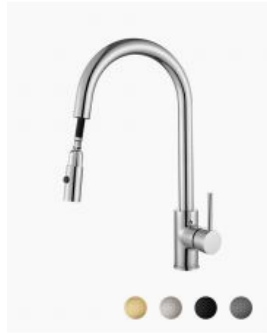

Rosa Pull Out Kitchen Laundry Mixer Tap

SKU#: F-2025

\$328.30

~~\$469~~

FINISH OPTION

Total Height: 431mm

Spout Height: 238mm

Spout Length/Reach: 224mm

Construction: Brass

Cartridge: 35mm Ceramic

Features: Extended Spout

Accreditation: AU Standard, WELS 5L/min 5 Star and Watermark

WELS Registration: T42839

Warranty: 5 Year Product Warranty

Featuring modern, elegant styling and the enhanced functionality of an extendable spout the Rosa Kitchen Pull Out Mixer Tap is ideal for those looking to class up their kitchen. The pull out hose is an excellent feature that also hides within the spout, it's so discreet and ensures the stylish and simple look is not compromised. The handheld hose is perfect for washing larger pots, spraying veggies, and easy cleaning the sink and surrounds.

Available in a range of colours, this Rosa spout can be customised to suit any aesthetic and makes the perfect addition to your kitchen, butler's pantry or laundry.

Available Finishes:

- Chrome
- Brushed Gold
- Brushed Nickel
- Matt Black
- Gun Metal Grey

Rosa Kitchen Extended Mixer Tap

| F-2025