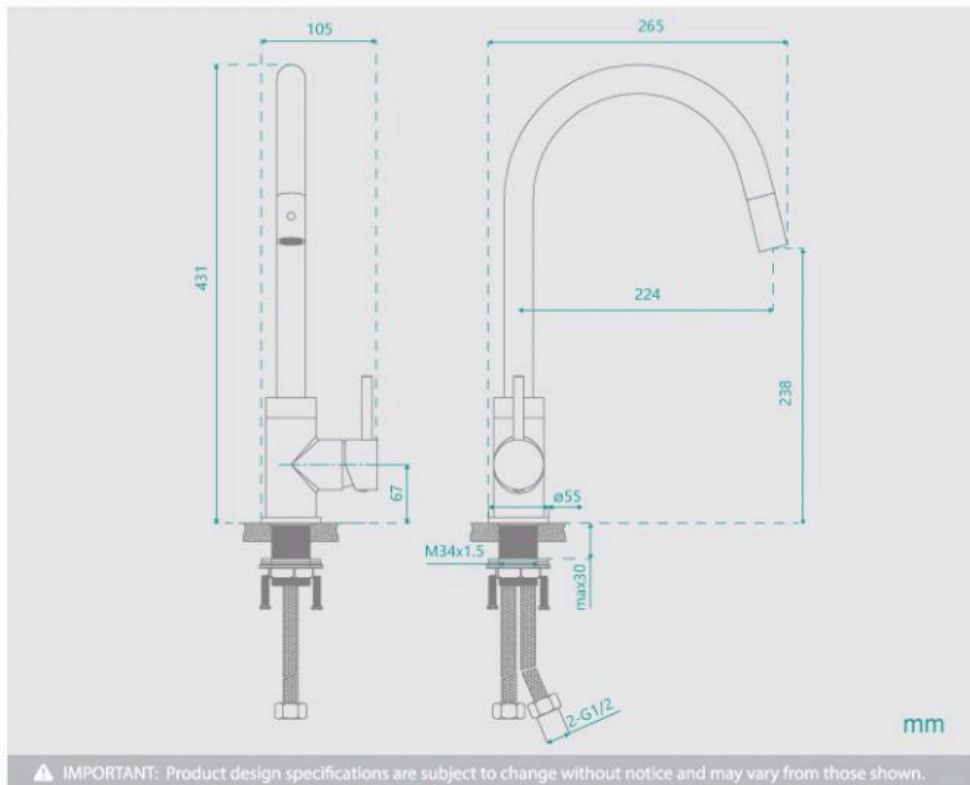

Rosa Pull Out Kitchen Laundry Mixer Tap

SKU#: F-2025

\$328.30

~~\$469~~

FINISH OPTION

Total Height: 431mm

Spout Height: 238mm

Spout Length/Reach: 224mm

Construction: Brass

Cartridge: 35mm Ceramic

Features: Extended Spout

Accreditation: AU Standard, WELS 5L/min 5 Star and Watermark

WELS Registration: T42839

Warranty: 5 Year Product Warranty

Featuring modern, elegant styling and the enhanced functionality of an extendable spout the Rosa Kitchen Pull Out Mixer Tap is ideal for those looking to class up their kitchen. The pull out hose is an excellent feature that also hides within the spout, it's so discreet and ensures the stylish and simple look is not compromised. The handheld hose is perfect for washing larger pots, spraying veggies, and easy cleaning the sink and surrounds.

Rosa Kitchen Extended Mixer Tap

| F-2025