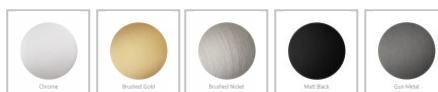

Rosa Pull Out Kitchen Laundry Mixer Tap

SKU#: F-2025

\$328.30

~~\$469~~

FINISH OPTION

Total Height: 431mm

Spout Height: 238mm

Spout Length/Reach: 224mm

Construction: Brass

Cartridge: 35mm Ceramic

Features: Extended Spout

Accreditation: AU Standard, WELS 5L/min 5 Star and Watermark

WELS Registration: T42839

Warranty: 5 Year Product Warranty

Featuring modern, elegant styling and the enhanced functionality of an extendable spout the Rosa Kitchen Pull Out Mixer Tap is ideal for those looking to class up their kitchen. The pull out hose is an excellent feature that also hides within the spout, it's so discreet and ensures the stylish and simple look is not compromised. The handheld hose is perfect for washing larger pots, spraying veggies, and easy cleaning the sink and surrounds.

Available in a range of colours, this Rosa spout can be customised to suit any aesthetic and makes the perfect addition to your kitchen, butler's pantry or laundry.

Available Finishes:

- Chrome
- Brushed Gold
- Brushed Nickel
- Matt Black
- Gun Metal Grey