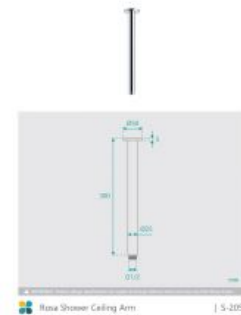

Arm Length/Reach: 300mm
Arm Backplate Diameter: 50mm
Construction: Brass
Accreditation: AU Standard
Warranty: 5 Year Product Warranty

Upgrade your shower experience with the shower ceiling arm, which is not only functional but also adds a touch of luxury to your bathroom.

The Rosa round ceiling arm has sleek and stylish curves, adding a modern and elegant feel to your shower. Its contemporary design elevates the overall look of your bathroom, showcasing a sophisticated and chic appearance.

Available in various color, Chrome, Brushed Gold, Brushed Nickel, Matt Black, and Gun Metal, making it easy to match your décor seamlessly.

View our store to find a shower head, vanity unit, mirror, basin or taps for your bathroom and save on combined delivery.