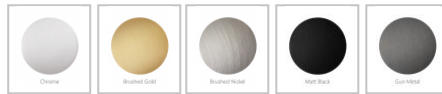

Rosa Round Shower Ceiling Arm 300mm

SKU#: S-2051

\$44.80

~~\$64~~

FINISH OPTION

Arm Length/Reach: 300mm
 Arm Backplate Diameter: 50mm
 Construction: Brass
 Accreditation: AU Standard
 Warranty: 5 Year Product Warranty

Upgrade your shower experience with the shower ceiling arm, which is not only functional but also adds a touch of luxury to your bathroom.

The Rosa round ceiling arm has sleek and stylish curves, adding a modern and elegant feel to your shower. Its contemporary design elevates the overall look of your bathroom, showcasing a sophisticated and chic appearance.

Available in various color, Chrome, Brushed Gold, Brushed Nickel, Matt Black, and Gun Metal, making it easy to match your décor seamlessly.

View our store to find a shower head, vanity unit, mirror, basin or taps for your bathroom and save on combined delivery.