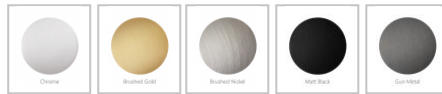

# Rosa Round Shower Ceiling Arm 300mm

SKU#: S-2051

**\$44.80**

~~\$64~~

The Rosa round ceiling arm has sleek and stylish curves, adding a modern and elegant feel to your shower. Its contemporary design elevates the overall look of your bathroom, showcasing a sophisticated and chic appearance.

Available in various color, Chrome, Brushed Gold, Brushed Nickel, Matt Black, and Gun Metal, making it easy to match your décor seamlessly.

View our store to find a shower head, vanity unit, mirror, basin or taps for your bathroom and save on combined delivery.