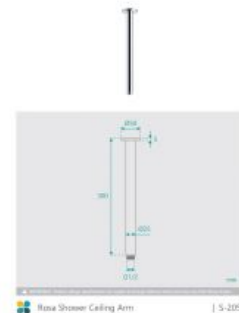

Arm Length/Reach: 300mm
Arm Backplate Diameter: 50mm
Construction: Brass
Accreditation: AU Standard
Warranty: 5 Year Product Warranty

Upgrade your shower experience with the shower ceiling arm, which is not only functional but also adds a touch of luxury to your bathroom.

The Rosa round ceiling arm has sleek and stylish curves, adding a modern and elegant feel to your shower. Its contemporary design elevates the overall look of your bathroom, showcasing a sophisticated and chic appearance.

Available in various color, Chrome, Brushed Gold, Brushed Nickel, Matt Black, and Gun Metal, making it easy to match your décor seamlessly.

View our store to find a shower head, vanity unit, mirror, basin or taps for your bathroom and save on combined delivery.