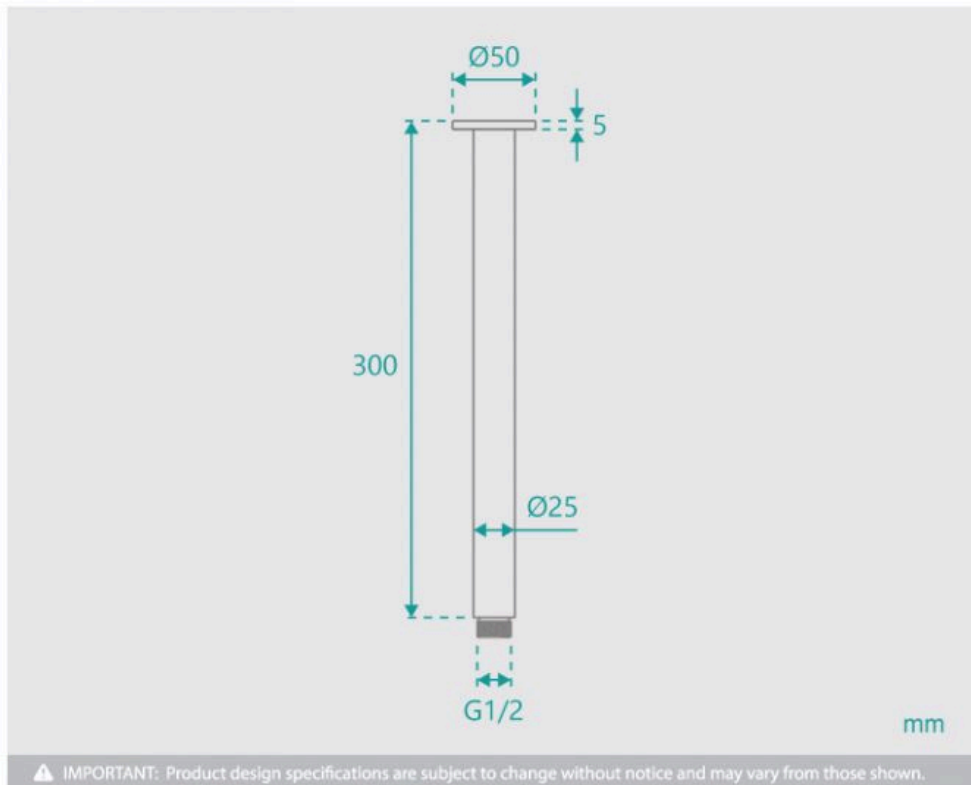

Rosa Round Shower Ceiling Arm 300mm

SKU#: S-2051

\$44.80

~~\$64~~

FINISH OPTION

Arm Length/Reach: 300mm
 Arm Backplate Diameter: 50mm
 Construction: Brass
 Accreditation: AU Standard
 Warranty: 5 Year Product Warranty

Upgrade your shower experience with the shower ceiling arm, which is not only functional but also adds a touch of luxury to your bathroom.

The Rosa round ceiling arm has sleek and stylish curves, adding a modern and elegant feel to your shower. Its contemporary design elevates the overall look of your bathroom, showcasing a sophisticated and chic appearance.

Rosa Shower Ceiling Arm

| S-2051