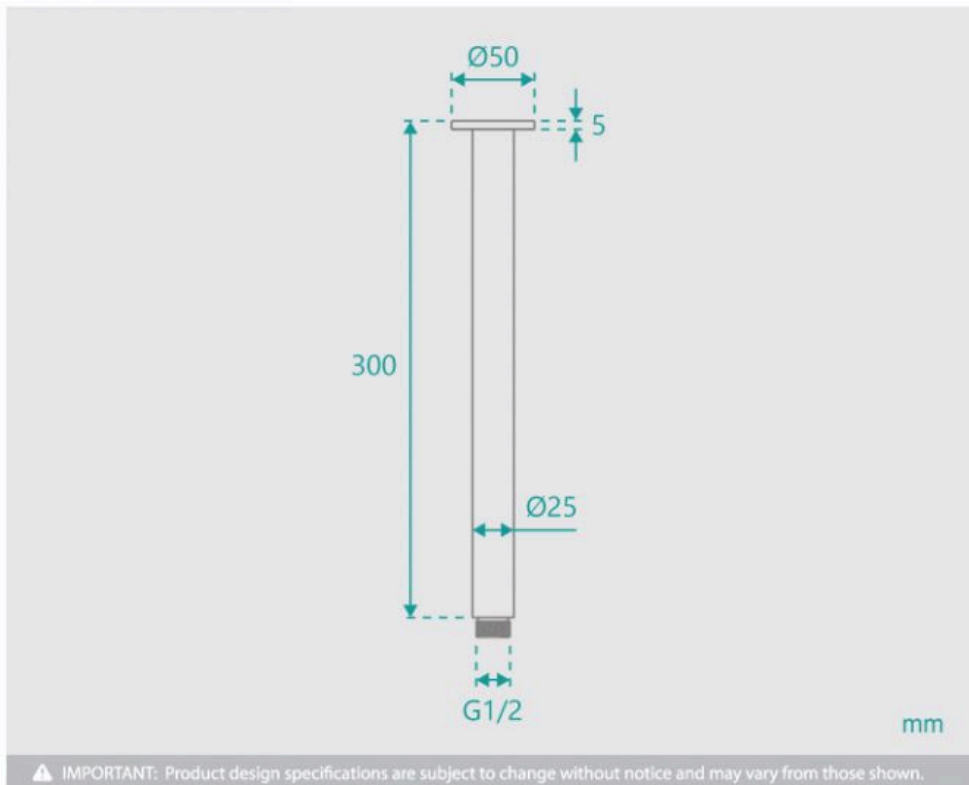

# Rosa Round Shower Ceiling Arm 300mm

SKU#: S-2051

**\$44.80**

~~\$64~~

## FINISH OPTION

Arm Length/Reach: 300mm  
 Arm Backplate Diameter: 50mm  
 Construction: Brass  
 Accreditation: AU Standard  
 Warranty: 5 Year Product Warranty

Upgrade your shower experience with the shower ceiling arm, which is not only functional but also adds a touch of luxury to your bathroom.

The Rosa round ceiling arm has sleek and stylish curves, adding a modern and elegant feel to your shower. Its contemporary design elevates the overall look of your bathroom, showcasing a sophisticated and chic appearance.

Rosa Shower Ceiling Arm

| S-2051