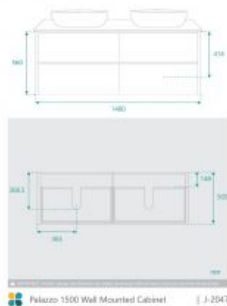

*Please note that stone and timber samples may differ from the actual product due to natural variations and batch differences. Colours displayed online may appear different due to screen settings. Standard stone and timber benchtops are supplied without holes, allowing for installation flexibility. Custom stone benchtop orders will be dispatched within 15 business days.

Vanities, 1500mm Vanities, White, Wall Mounted Vanities, Double Basin Vanities, Gloss, White, Mid Year Sale