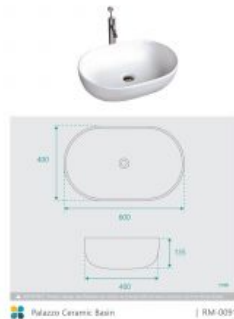

*Please note that stone and timber samples may differ from the actual product due to natural variations and batch differences. Colours displayed online may appear different due to screen settings. Standard stone and timber benchtops are supplied without holes, allowing for installation flexibility. Custom stone benchtop orders will be dispatched within 15 business days.

Vanities, 1500mm Vanities, White, Wall Mounted Vanities, Double Basin Vanities, Gloss, White, Mid Year Sale