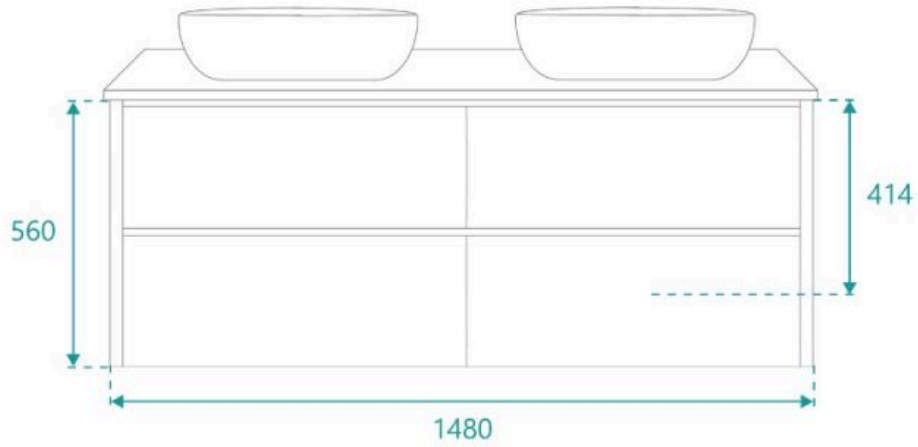

Palazzo 1500 Wall Mounted Cabinet

| J-2047