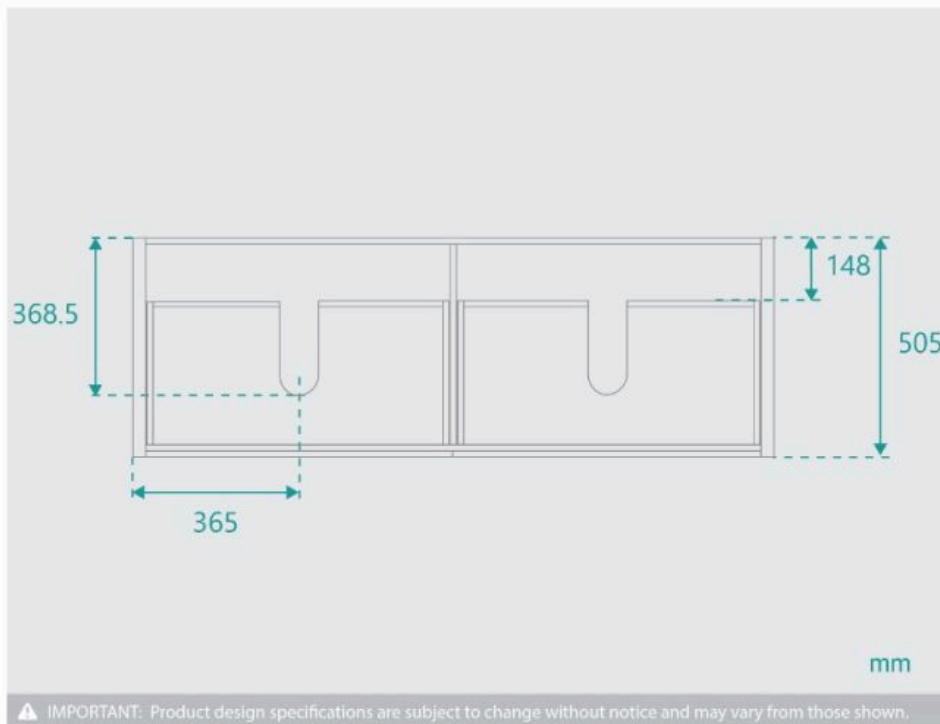

Palazzo 1500 Wall Mounted Cabinet

| J-2047