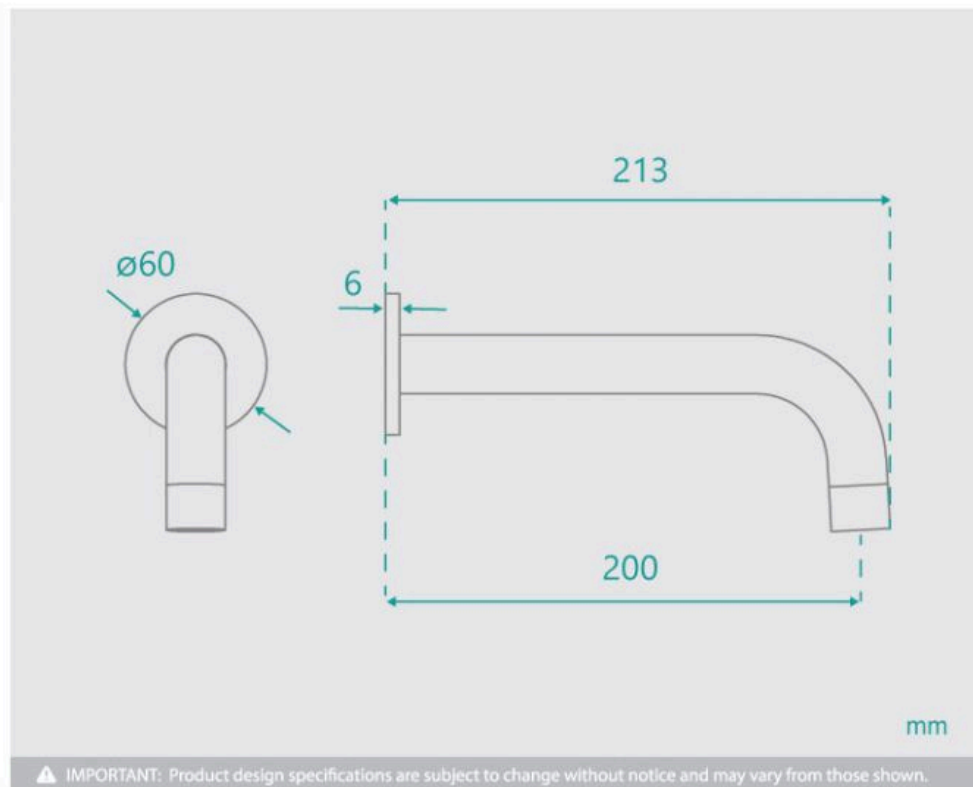

Rosa Basin / Bath Spout

SKU#: S-3111

\$63.70

~~94~~

FINISH OPTION

Backplate Diameter: 60mm
 Spout Length/Reach: 200mm
 Construction: Brass
 Accreditation: AU Standard, WELS 7.5L/min 4 Star and Watermark
 WELS Registration: T30142
 Warranty: 5 Year Product Warranty

The Rosa Basin/Bath Spout is the ultimate product to elevate your bathroom design. Used either for your basin or bath, this delightfully modern and sleek spout brings practicality and style to your bathroom. In a variety of colours from chrome, brushed nickel, brushed gold, matte black and gunmetal grey. With such a wide variety of finishes, you are sure to find the perfect colour match for your bathroom. The product comes with an aerator to allow the installer to configure the spout for basin or bath setup.

View our store to find the perfect [basin](#) or [bath](#) to match and save on combined delivery!

Rosa Basin/Bath Spout

| S-3111