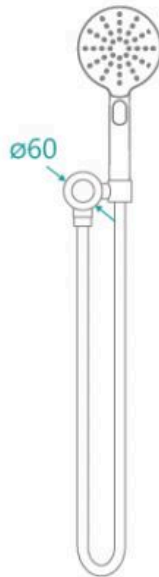

## Rosa Shower/Bath Handheld Head With Bracket

SKU#: S-2050

**\$98.70**

~~\$144~~

### FINISH OPTION

Handheld Diameter: 120.2mm

Hose Length/Reach: 1510mm

Construction: Brass and ABS

Water Inlet: Internal

Accreditation: AU Standard, WELS 6.5L/min 4 Star and Watermark

WELS Registration: S18070

Warranty: 5 Year Product Warranty

The Rosa range is an elegant and modern addition to any bathroom. The unique showerhead has the flexibility of changing the water flow as required. It can be used as overhead or handheld with the ease of tilting the showerhead. A great addition to any busy bathroom, the shower head is ideal for younger kids. This product is also helpful in cleaning the bath or shower surrounds.

Match with the mixer of your choice see our store for option.

In a variety of colours, this stunning range will ultimately complete the bathroom of your dreams.

View our store to find a vanity unit, basin, mirror, basin or shower fixture for your bathroom and save on combined delivery.