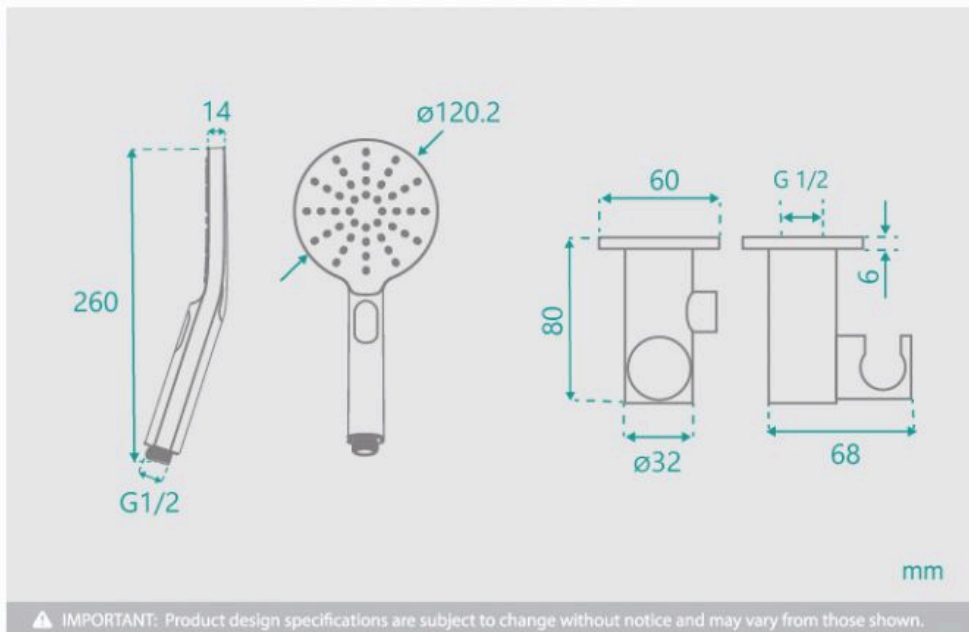

### FINISH OPTION

Handheld Diameter: 120.2mm

Hose Length/Reach: 1510mm

Construction: Brass and ABS

Water Inlet: Internal

Accreditation: AU Standard, WELS 6.5L/min 4 Star and Watermark

WELS Registration: S18070

Warranty: 5 Year Product Warranty

The Rosa range is an elegant and modern addition to any bathroom. The unique showerhead has the flexibility of changing the water flow as required. It can be used as overhead or handheld with the ease of tilting the showerhead. A great addition to any busy bathroom, the shower head is ideal for younger kids. This product is also helpful in cleaning the bath or shower surrounds.

Match with the mixer of your choice see our store for option.

In a variety of colours, this stunning range will ultimately complete the bathroom of your dreams.

View our store to find a vanity unit, basin, mirror, basin or shower fixture for your bathroom and save on combined delivery.