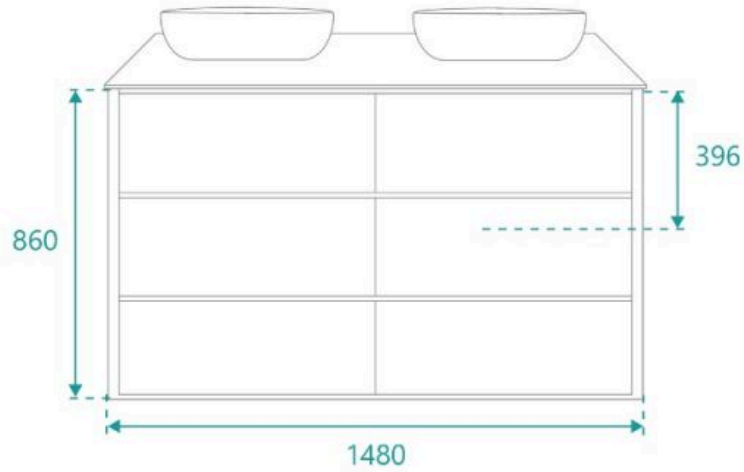

Palazzo 1500 Freestanding Cabinet

| J-2038