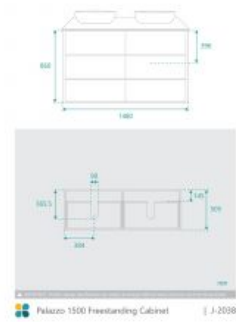

Vanities, 1500mm Vanities, White, Freestanding Vanities, Double Basin Vanities, Gloss, White, Best Sellers, Mid Year Sale