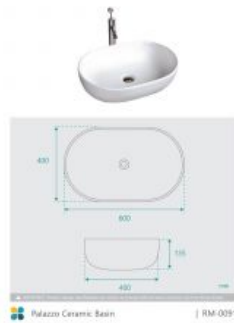

Vanities, 1500mm Vanities, White, Freestanding Vanities, Double Basin Vanities, Gloss, White, Best Sellers, Mid Year Sale