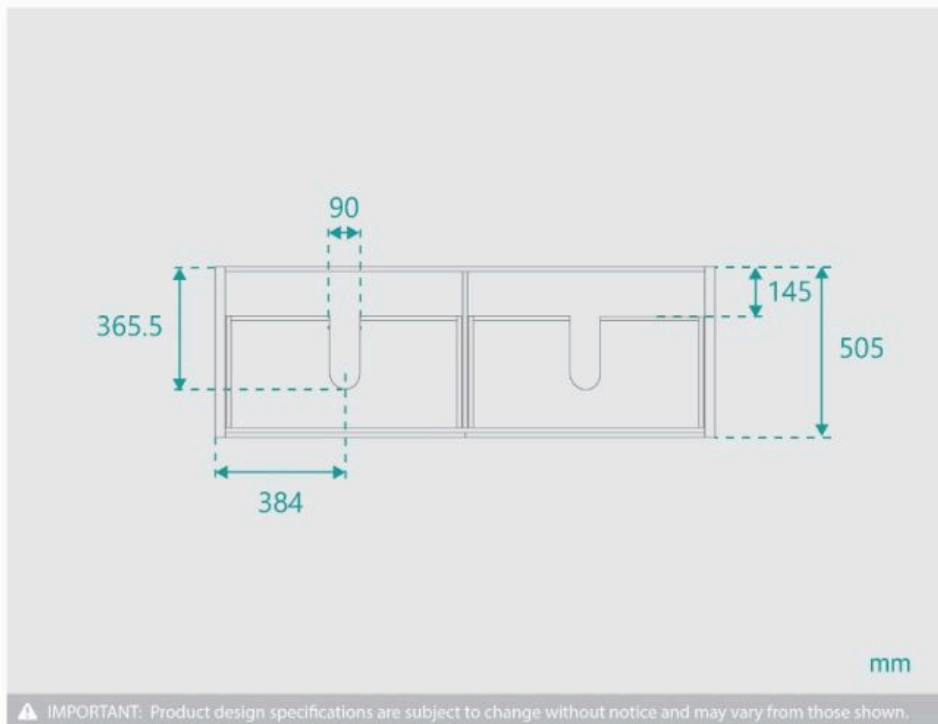

Palazzo 1500 Freestanding Cabinet

| J-2038