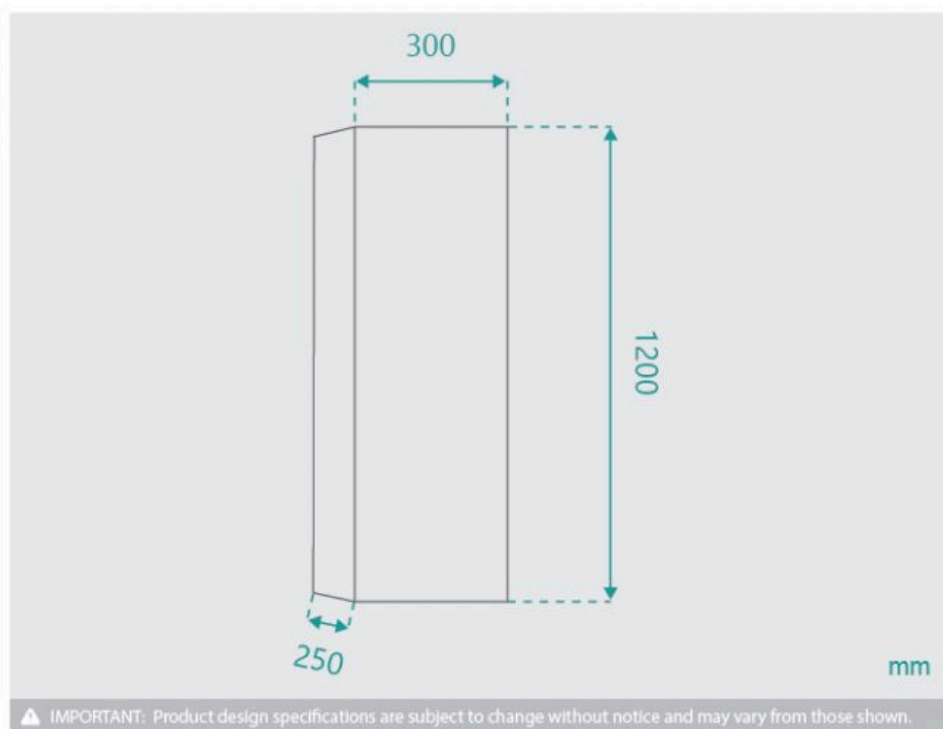

Orion Side Cabinet

| M-2020