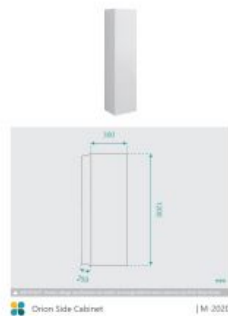

## Orion Side Cabinet

SKU#: M-2020

**\$135.20**

~~\$169~~

Installed Size: 300mm x 250mm x 1200mm

Doors: Self closing door

Colour: White High Gloss

Construction: MDF, Fixing screws provided

Feature: Adjustable shelves

Warranty: 2 Year Product Warranty

This side cabinet will give you that extra needed storage, whilst the minimal finger-pull handle makes for a simple and elegant design, this wall mounted cabinet is versatile and can be installed anywhere around the bathroom.

Unit is completely constructed.

View our store to find a vanity unit for your bathroom and save on combined delivery.

 Orion Side Cabinet

| M-2020