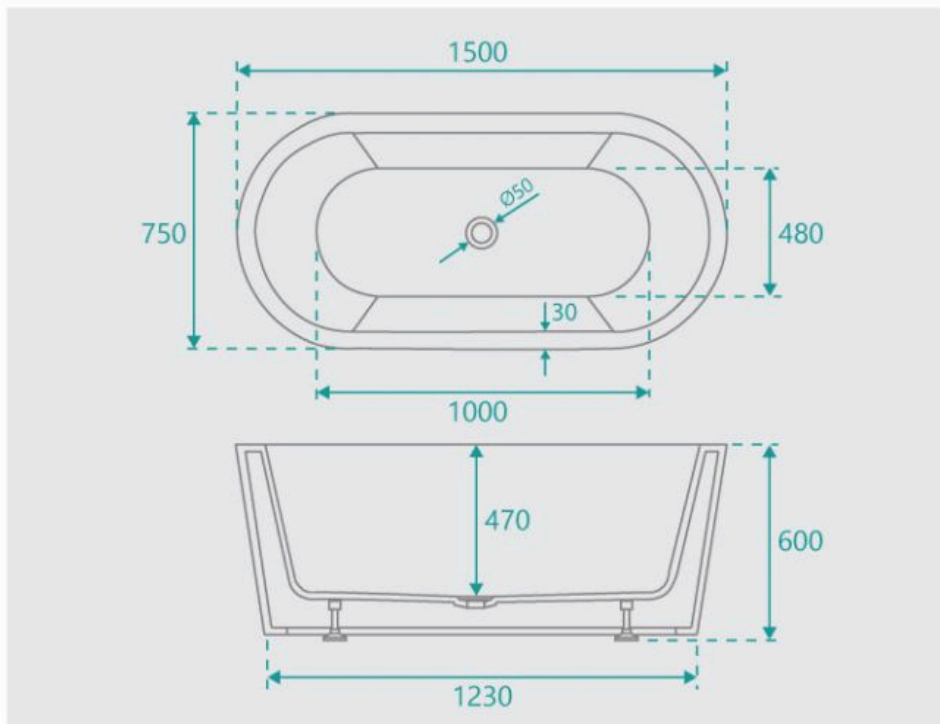

Harper 1500 Freestanding Bath

| B-4014