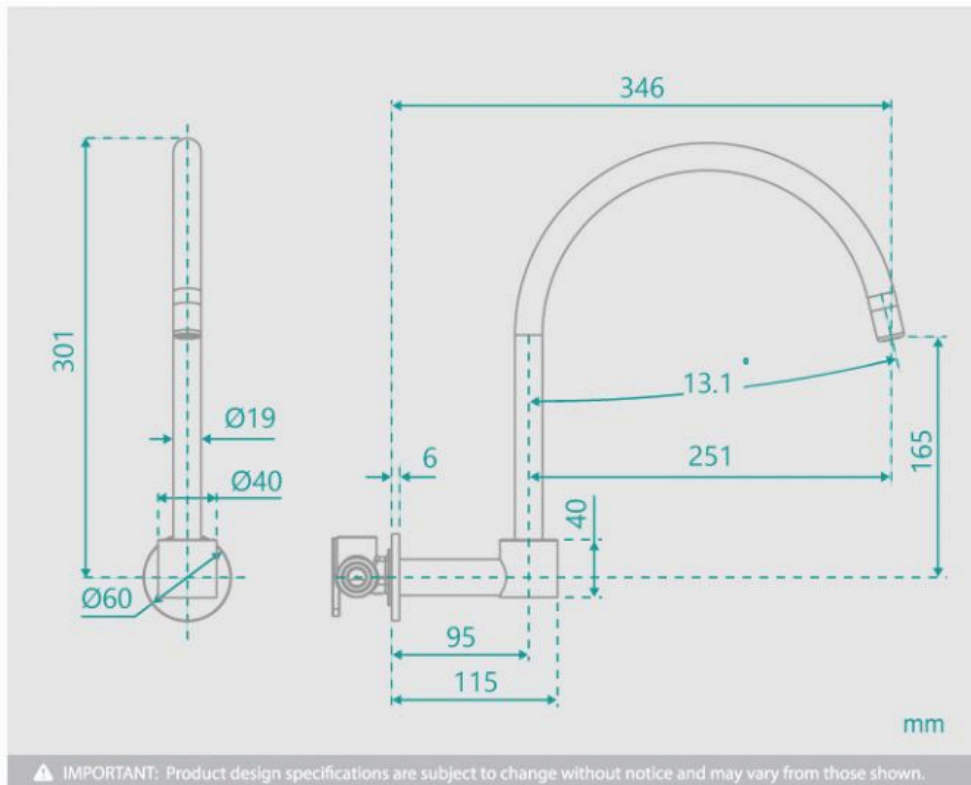

## Eleanor Swivel Curved Wall Spout

SKU#: F-3003

**\$51.20**

~~\$64~~

Total Height: 301mm

Spout Height: 165mm

Spout Length/Reach: 346mm

Construction: Brass

Finish: Chrome Finish

Accreditation: AU Standard, WELS 7.5L/Min 4 Star and Watermark

Warranty: 7 Year Product Warranty

This elegant, round, modern wall spout is large and would be ideal over a larger sink. Due to the swivel feature on the spout, it can be moved to the side to easily access the sink- excellent for kitchen, laundry, basin sinks. The matching tap set seen in the second picture are not included however can be purchase from our store to create the complete set.

View our store to find a basin, mirror or our other accessories for your bathroom and save on combined delivery.

See listing image for measurement specification.

 Eleanor Swivel Curved Wall Spout

| F-3003