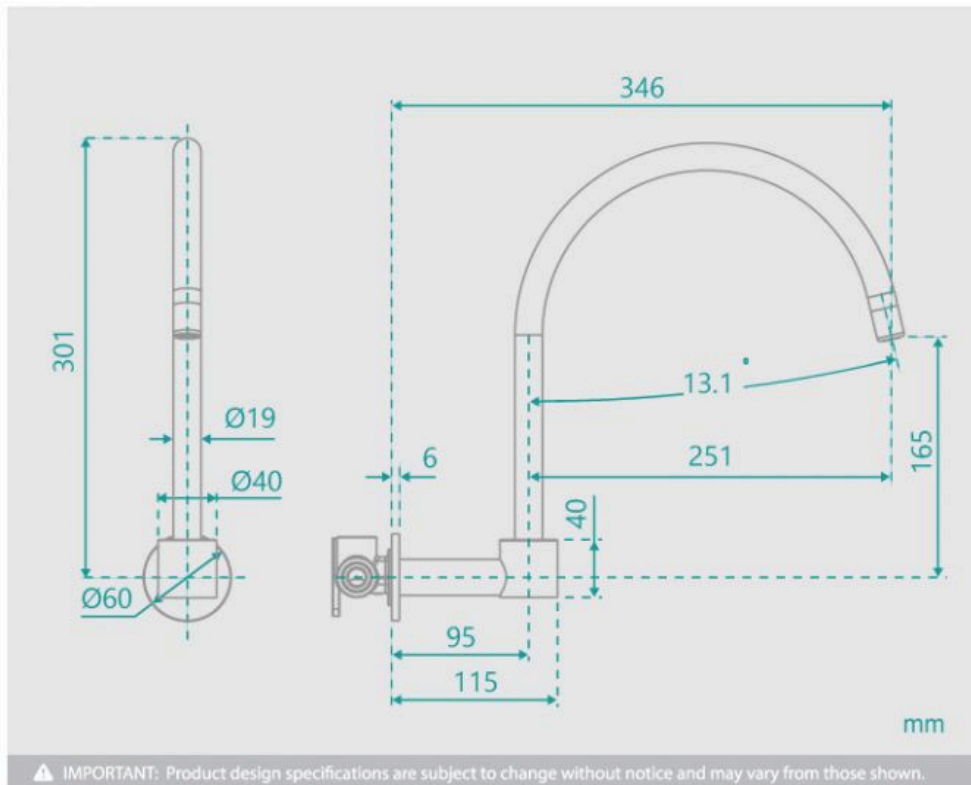

Eleanor Swivel Curved Wall Spout

SKU#: F-3003

\$64

Total Height: 301mm

Spout Height: 165mm

Spout Length/Reach: 346mm

Construction: Brass

Finish: Chrome Finish

Accreditation: AU Standard, WELS 7.5L/Min 4 Star and Watermark

Warranty: 7 Year Product Warranty

This elegant, round, modern wall spout is large and would be ideal over a larger sink. Due to the swivel feature on the spout, it can be moved to the side to easily access the sink- excellent for kitchen, laundry, basin sinks.

The matching tap set seen in the second picture are not included however can be purchase from our store to create the complete set.

View our store to find a basin, mirror or our other accessories for your bathroom and save on combined delivery.

See listing image for measurement specification.

 Eleanor Swivel Curved Wall Spout

| F-3003