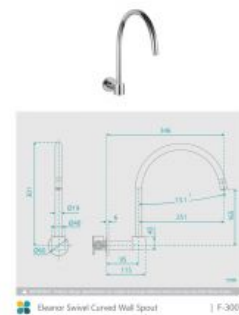

Eleanor Swivel Curved Wall Spout

SKU#: F-3003

\$64

Total Height: 301mm

Spout Height: 165mm

Spout Length/Reach: 346mm

Construction: Brass

Finish: Chrome Finish

Accreditation: AU Standard, WELS 7.5L/Min 4 Star and Watermark

Warranty: 7 Year Product Warranty

This elegant, round, modern wall spout is large and would be ideal over a larger sink. Due to the swivel feature on the spout, it can be moved to the side to easily access the sink- excellent for kitchen, laundry, basin sinks.

The matching tap set seen in the second picture are not included however can be purchase from our store to create the complete set.

View our store to find a basin, mirror or our other accessories for your bathroom and save on combined delivery.

See listing image for measurement specification.

 Eleanor Swivel Curved Wall Spout

| F-3003