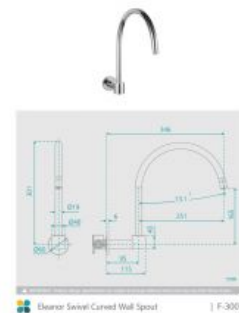

## Eleanor Swivel Curved Wall Spout

SKU#: F-3003

**\$51.20**

~~\$64~~

Total Height: 301mm

Spout Height: 165mm

Spout Length/Reach: 346mm

Construction: Brass

Finish: Chrome Finish

Accreditation: AU Standard, WELS 7.5L/Min 4 Star and Watermark

Warranty: 7 Year Product Warranty

This elegant, round, modern wall spout is large and would be ideal over a larger sink. Due to the swivel feature on the spout, it can be moved to the side to easily access the sink- excellent for kitchen, laundry, basin sinks. The matching tap set seen in the second picture are not included however can be purchase from our store to create the complete set.

View our store to find a basin, mirror or our other accessories for your bathroom and save on combined delivery.

See listing image for measurement specification.

 Eleanor Swivel Curved Wall Spout

| F-3003