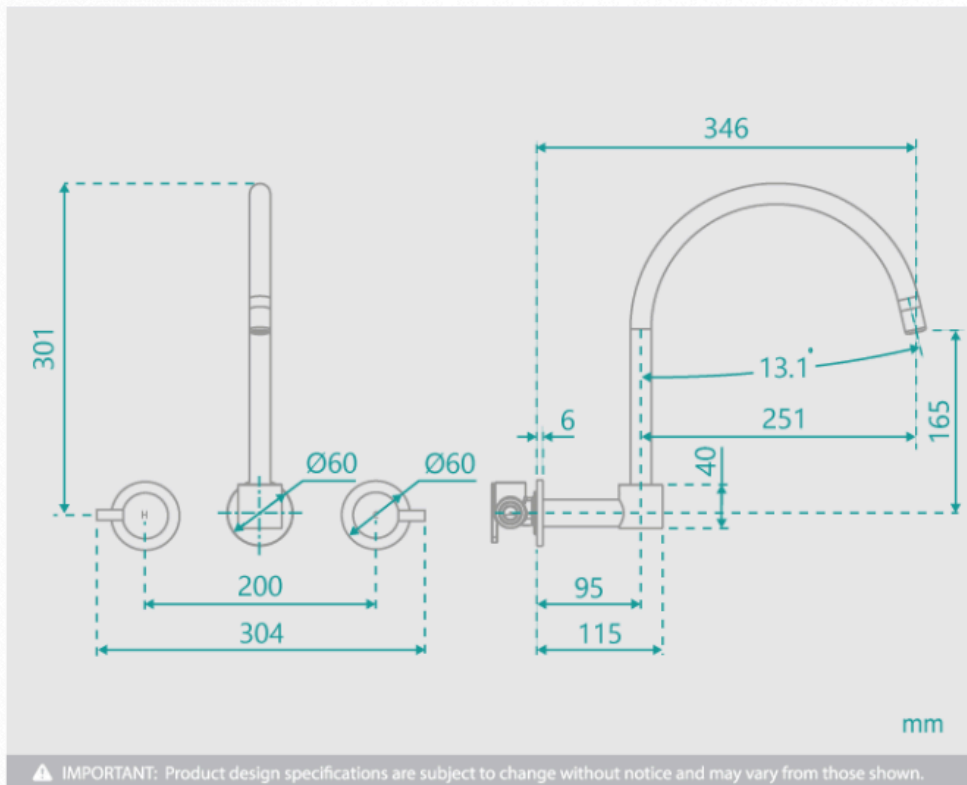

BLACKOUT SALE

Eleanor Swivel Wall Spout & Tap Set

SKU#: S-3081

\$122.40

~~\$152~~

Backplate Diameter: 60mm
 Total Height: 301mm
 Spout Height: 165mm
 Spout Length/Reach: 346mm
 Construction: Brass
 Finish: Chrome Finish
 Cartridge: 35mm Ceramic
 Accreditation: AU Standard, WELS 7.5L/Min 4 Star and Watermark
 WELS Registration: T17188
 Warranty: 7 Year Product Warranty

This elegant, round, modern wall spout & tap set makes for a practical and beautiful upgrade for your sink. Due to the swivel feature on the spout, it can be moved to the side to easily access the sink- excellent for kitchen, laundry, basin sinks.

View our store to find a basin, mirror or our other accessories for your bathroom and save on combined delivery.

See listing image for measurement specification.

Eleanor Swivel Wall Spout & Tap Set

| S-3081