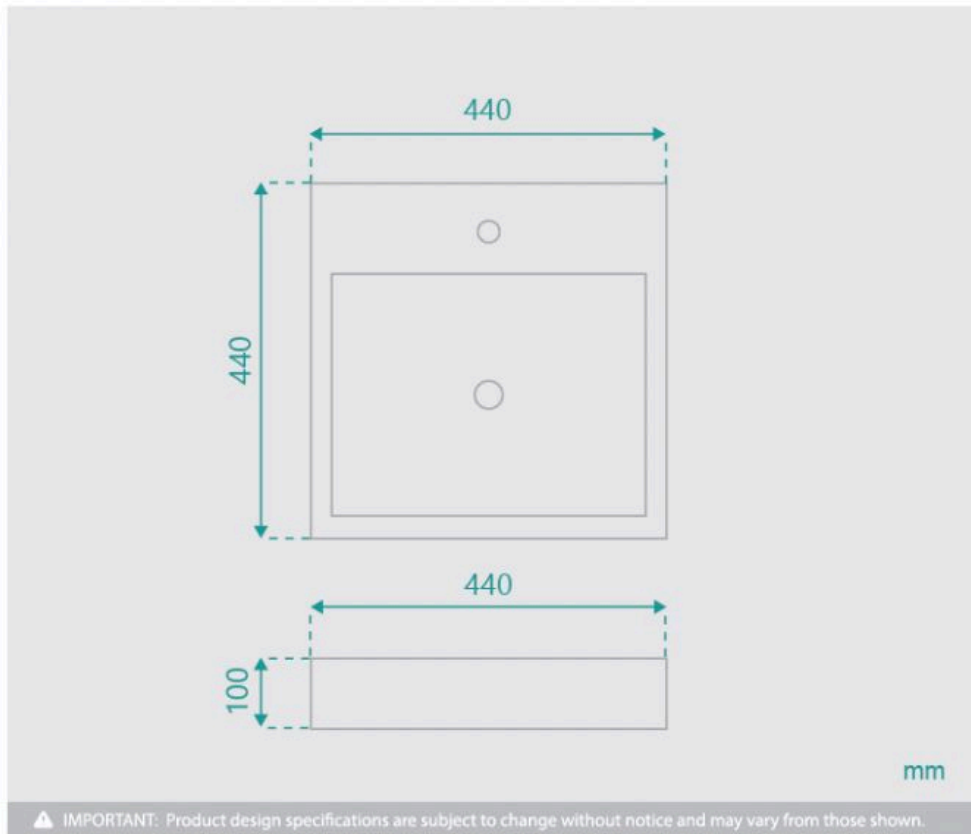

Harrison Ceramic Basin

SKU#: RM-0074

\$79.20

~~100~~

BASIN TAP OPTION

WASTE OPTION

Basin Size: 440mm x 440mm x 100mm

Basin Type: Above Counter Basin

Construction: Ceramic

Finish: White High Gloss

Overflow Outlet: No

Waste Size: 32mm

Warranty: 5 Year Product Warranty

The Harrison basin is a slimline and compact basin that looks great as a counter basin and can also be used as a wall mounted basin. It's streamlined design is perfect for updating your new bathroom.

**Please note that for ceramic products, specifications must allow +/- 10 mm tolerance for manufacturing variance, it is recommended to use measurements of the actual product received. Colours displayed online may appear different due to screen settings.*