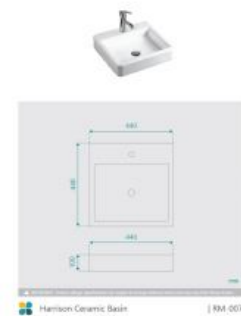

Basin Size: 440mm x 440mm x 100mm

Basin Type: Above Counter Basin

Construction: Ceramic

Finish: White High Gloss

Overflow Outlet: No

Waste Size: 32mm

Warranty: 5 Year Product Warranty

The Harrison basin is a slimline and compact basin that looks great as a counter basin and can also be used as a wall mounted basin. It's streamlined design is perfect for updating your new bathroom.

TIP: Why not buy 2 basins and make your bathroom comfortable for you both in the morning? Create the "his & hers" luxury look for less.

Waste and tap not included but can be purchased in our store alongside other bathroom products.

*Please note that for ceramic products, specifications must allow +/- 10 mm tolerance for manufacturing variance, it is recommended to use measurements of the actual product received. Colours displayed online may appear different due to screen settings.