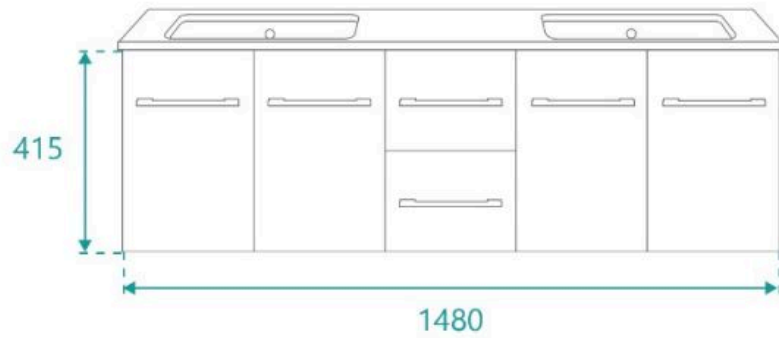

Hudson 1500 Wall Mounted Cabinet

| J-2045