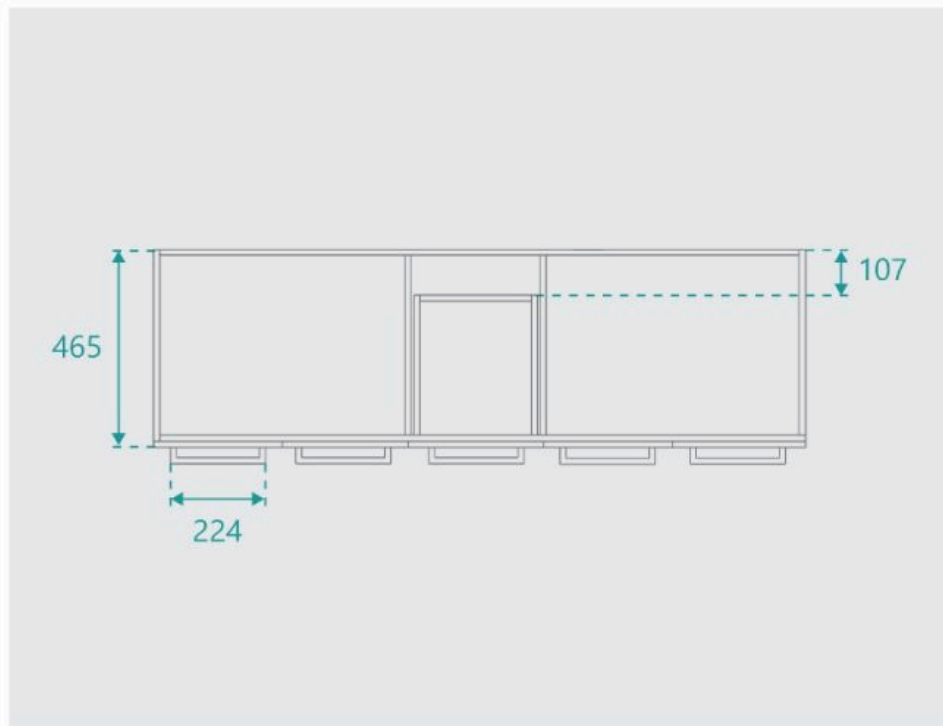

Hudson 1500 Wall Mounted Cabinet

| J-2045