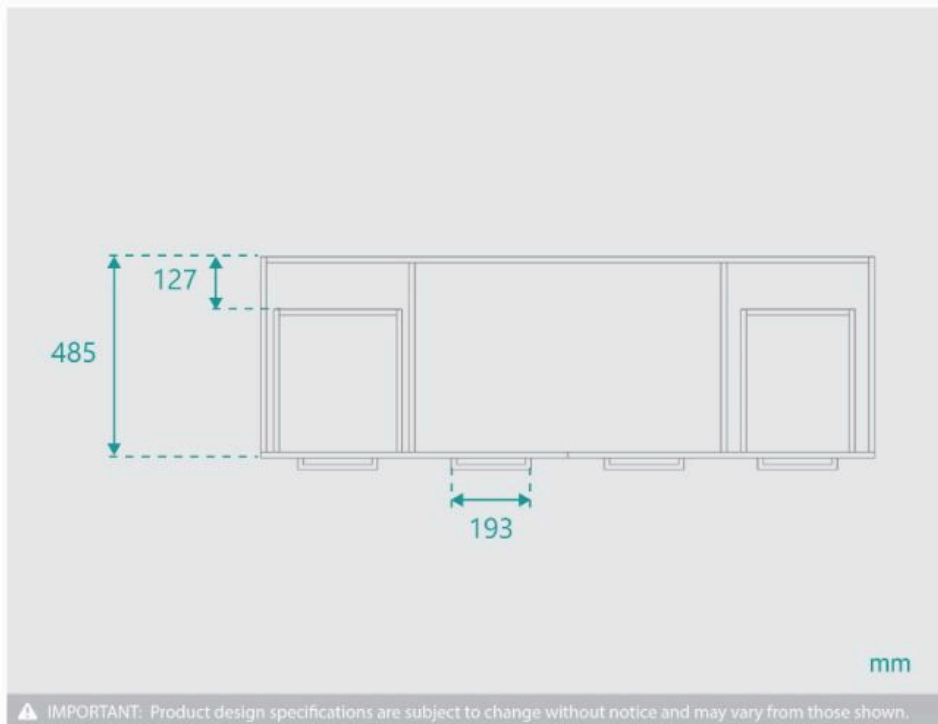

Royale 1500 Freestanding Cabinet

| J-2042