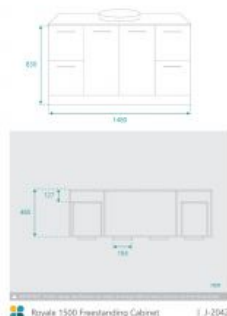

The Royale vanity is a large freestanding vanity suitable for the most pristine bathrooms. Featuring a large round bowl which is recessed into the extra thick stone bench top to create the abundance of bench space. Perfect for a busy bathroom, this combination is sure to be a crowd pleaser, with four soft closing drawers and two soft closing doors containing an adjustable shelf.

Tap and waste are sold separately.

*Please note that stone and timber samples may differ from the actual product due to natural variations and batch differences. Colours displayed online may appear different due to screen settings. Standard stone benchtops include basin cut-outs without pre-drilled tap holes. Timber benchtops are supplied without holes, allowing for installation flexibility.

Vanities, 1500mm Vanities, White, Freestanding Vanities, Gloss, White, Mid Year Sale