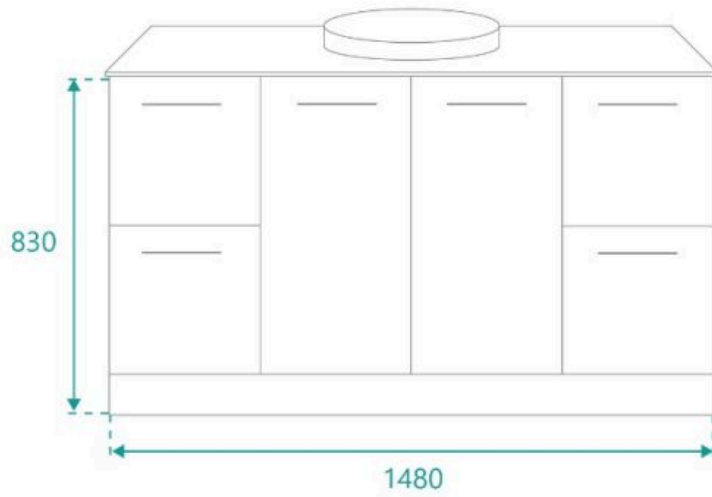

Royale 1500 Freestanding Cabinet

| J-2042