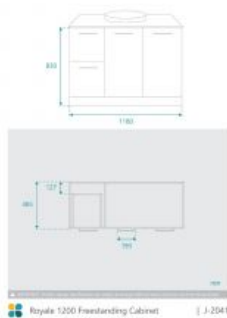

The Royale vanity is a large freestanding vanity suitable for the most pristine bathrooms. Featuring a large round bowl which is recessed into the extra thick stone bench top to create an abundance of bench space. Perfect for a busy bathroom, this combination is sure to be a crowd pleaser, with two soft closing drawers and two soft closing doors which contain an adjustable shelf.

Tap and waste sold separately.

*Please note that stone and timber samples may differ from the actual product due to natural variations and batch differences. Colours displayed online may appear different due to screen settings. Standard stone and timber benchtops are supplied without holes, allowing for installation flexibility. Custom stone benchtop orders will be dispatched within 15 business days. For ceramic products, specifications must allow +/- 10 mm tolerance for manufacturing variance, it is recommended to use measurements of the actual product received.

Royale 1200 Freestanding Cabinet | J-2041