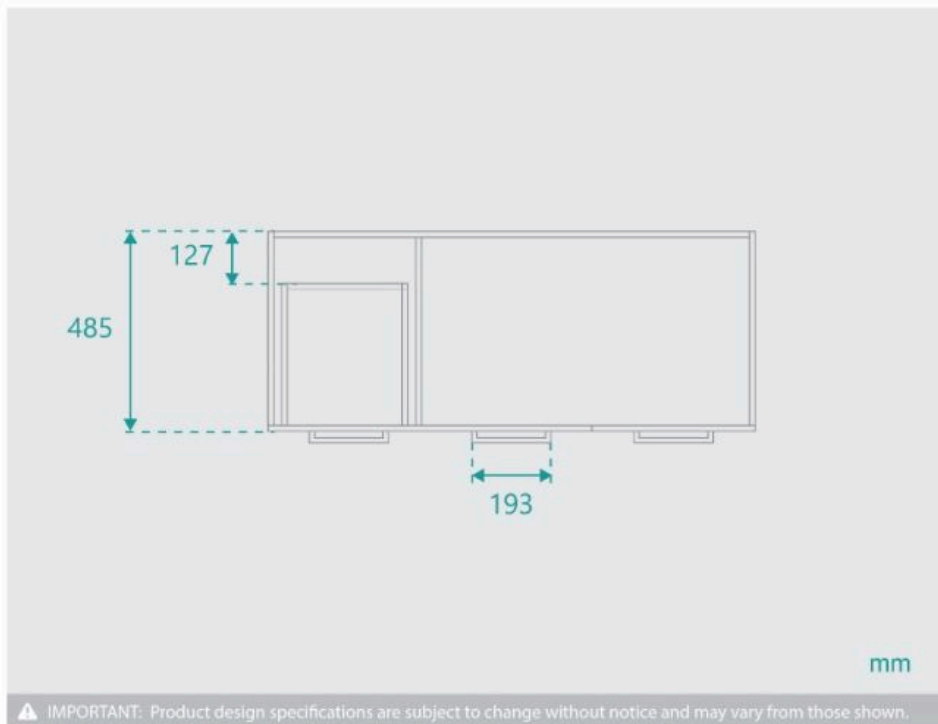

Royale 1200 Freestanding Cabinet

| J-2041