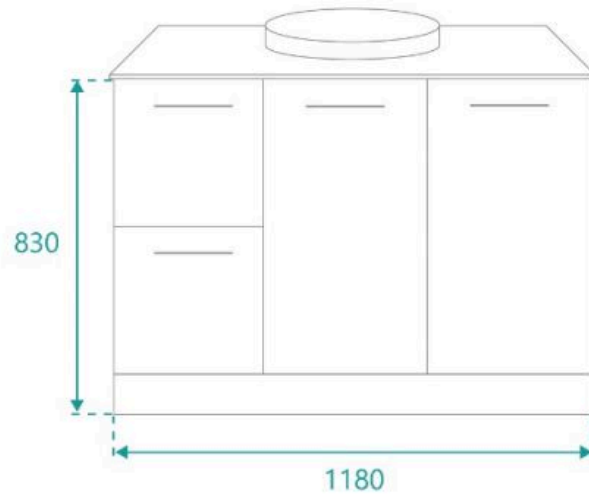

Royale 1200 Freestanding Cabinet

| J-2041