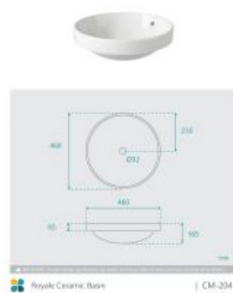

Royale Ceramic Basin | CM-2041