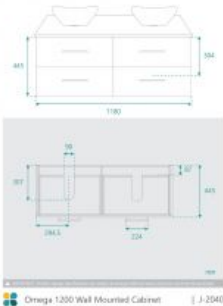

*Please note that stone and timber samples may differ from the actual product due to natural variations and batch differences. Colours displayed online may appear different due to screen settings. Standard stone and timber benchtops are supplied without holes, allowing for installation flexibility. Custom stone benchtop orders will be dispatched within 15 business days.

Vanities, 1200mm Vanities, White, Wall Mounted Vanities, Double Basin Vanities, Gloss, White, Mid Year Sale