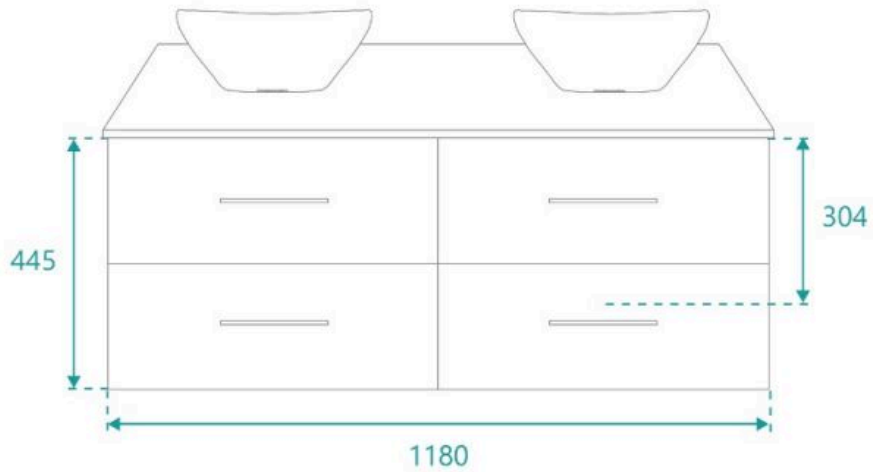

▲ IMPORTANT: Product design specifications are subject to change without notice and may vary from those shown.

Omega 1200 Wall Mounted Cabinet

| J-2040