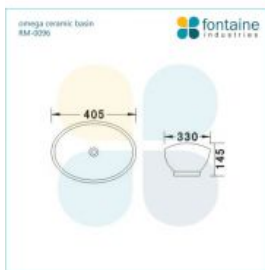

*Please note that stone and timber samples may differ from the actual product due to natural variations and batch differences. Colours displayed online may appear different due to screen settings. Standard stone and timber benchtops are supplied without holes, allowing for installation flexibility. Custom stone benchtop orders will be dispatched within 15 business days.

Vanities, 1200mm Vanities, White, Wall Mounted Vanities, Double Basin Vanities, Gloss, White, Mid Year Sale