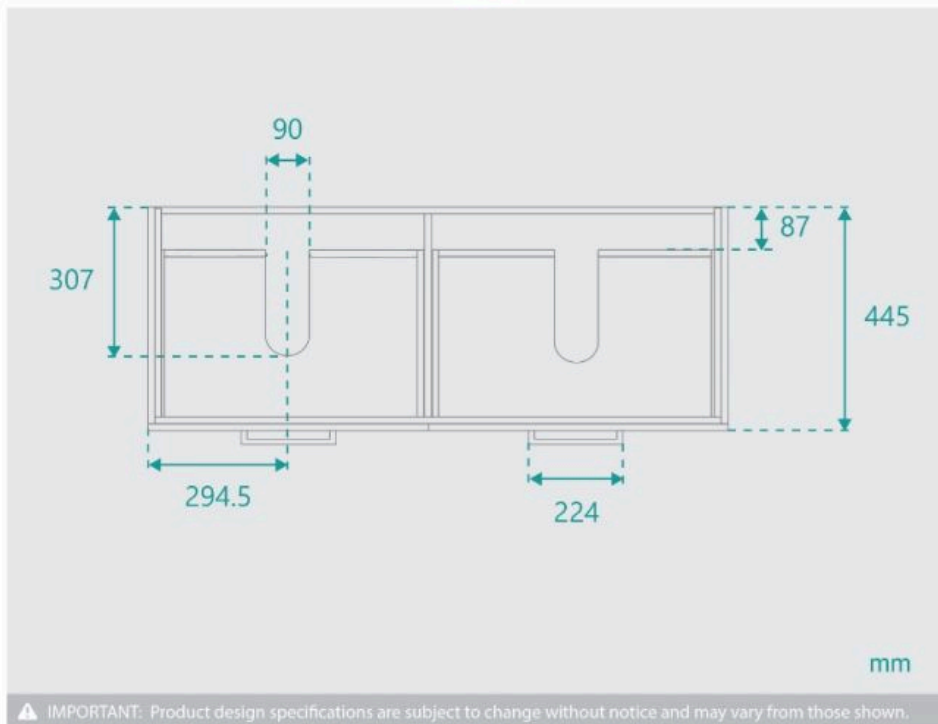

▲ IMPORTANT: Product design specifications are subject to change without notice and may vary from those shown.

Omega 1200 Wall Mounted Cabinet

| J-2040