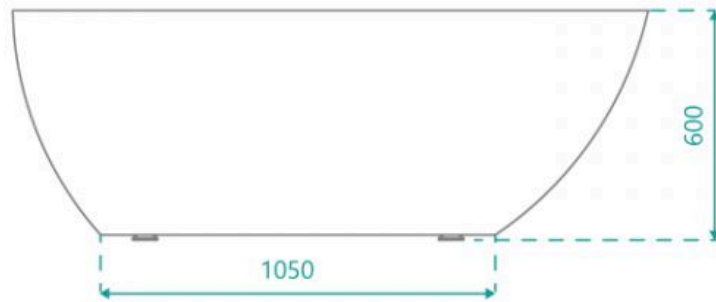

Cleopatra Freestanding Bath 1700 White

| B-4005