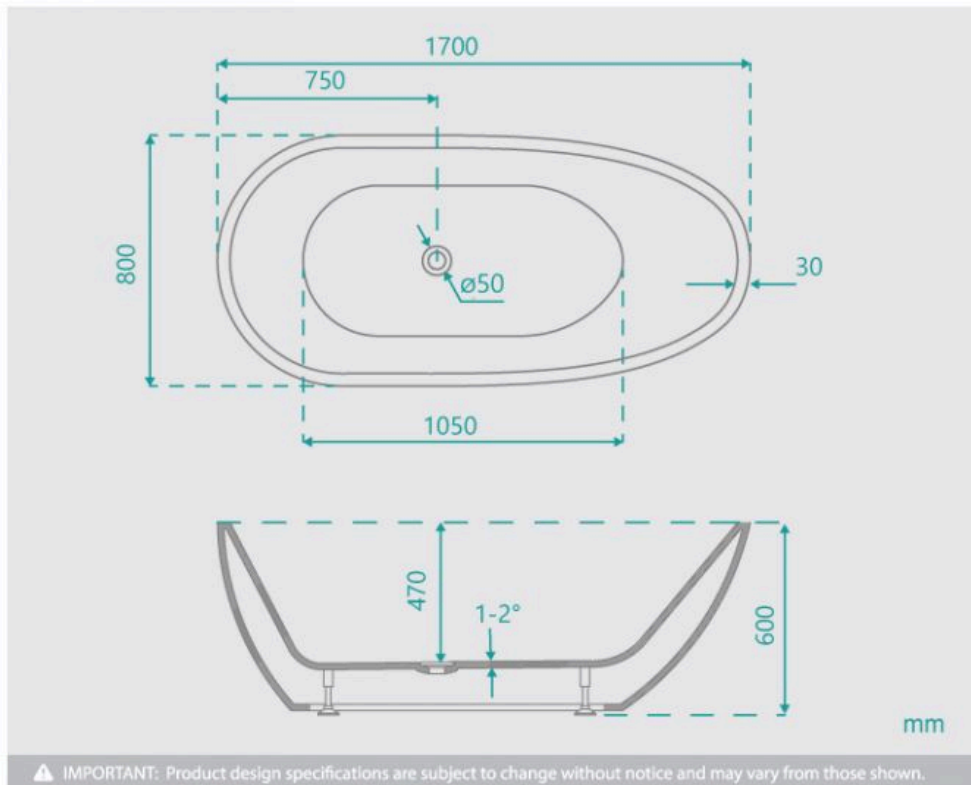

Cleopatra Freestanding Bath 1700 White

| B-4005