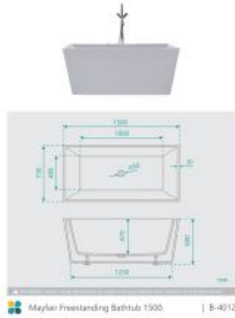

Mayfair Freestanding Bath 1500 White

SKU#: B-4012

From **\$849**

WASTE OPTION

BATH CADDY OPTION

Length: 1500mm

Width: 750mm

Height: 600mm

Finish: White High Gloss

Overflow: No

Waste: Standard Plug & Waste included

Capacity: 285L

Warranty: 7 Year Product Warranty

Designed seamlessly, this streamlined square edge bath tapers in to the floor to soften its commanding stance creating the ultimate balance of contemporary design. Make the Mayfair freestanding bath a key piece for your new bathroom. Excellent for squaring with a corner or making a shower over bath. Also available 1700.

Suits:

Dekoda Bath Caddy Solid Ash Natural (A-8104)

Dekoda Bath Caddy Solid Ash Walnut (A-8300)

Retreat Bath Caddy Solid Ash Natural (A-8101)

Retreat Bath Caddy Solid Ash Walnut (A-8302)

View our store to find a matching vanity unit, basin, mirror, basin or shower fixture for your bathroom and save on combined delivery.