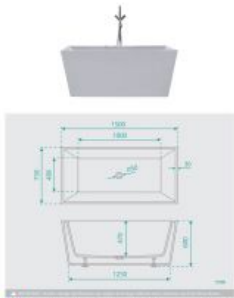

Height: 600mm

Installation: Freestanding

Configuration: Self-supporting base and frame with adjustable legs

Construction: Sanitary grade acrylic with solid fiberglass reinforcement

Key Features: High quality sanitary acrylic, double wall insulated for heat retention, easy installation, reinforced for durability

Finish: White High Gloss

Overflow: No

Waste: Standard Plug & Waste included

Capacity: 285L

Warranty: 7 Year Product Warranty

Designed seamlessly, this streamlined square edge bath tapers in to the floor to soften its commanding stance creating the ultimate balance of contemporary design. Make the Mayfair freestanding bath a key piece for your new bathroom. Excellent for squaring with a corner or making a shower over bath. Also available 1700.

Suits:

Dekoda Bath Caddy Solid Ash Natural (A-8104)

Dekoda Bath Caddy Solid Ash Walnut (A-8300)

Retreat Bath Caddy Solid Ash Natural (A-8101)

Retreat Bath Caddy Solid Ash Walnut (A-8302)

View our store to find a matching vanity unit, basin, mirror, basin or shower fixture for your bathroom and save on combined delivery.