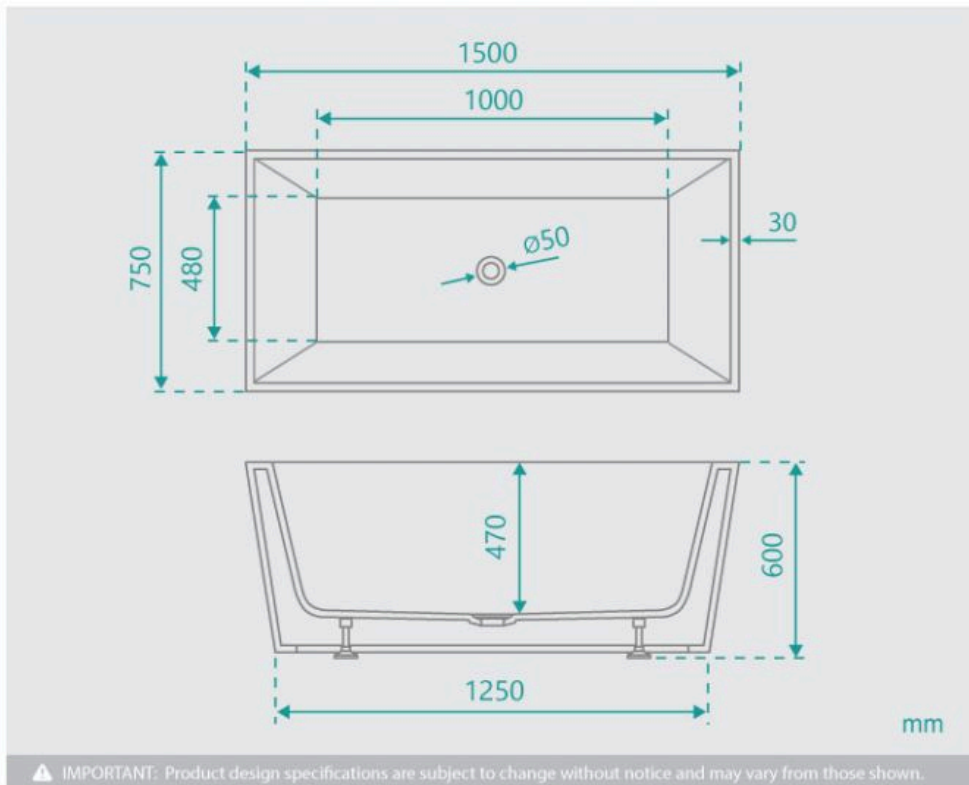

Mayfair Freestanding Bathtub 1500

| B-4012