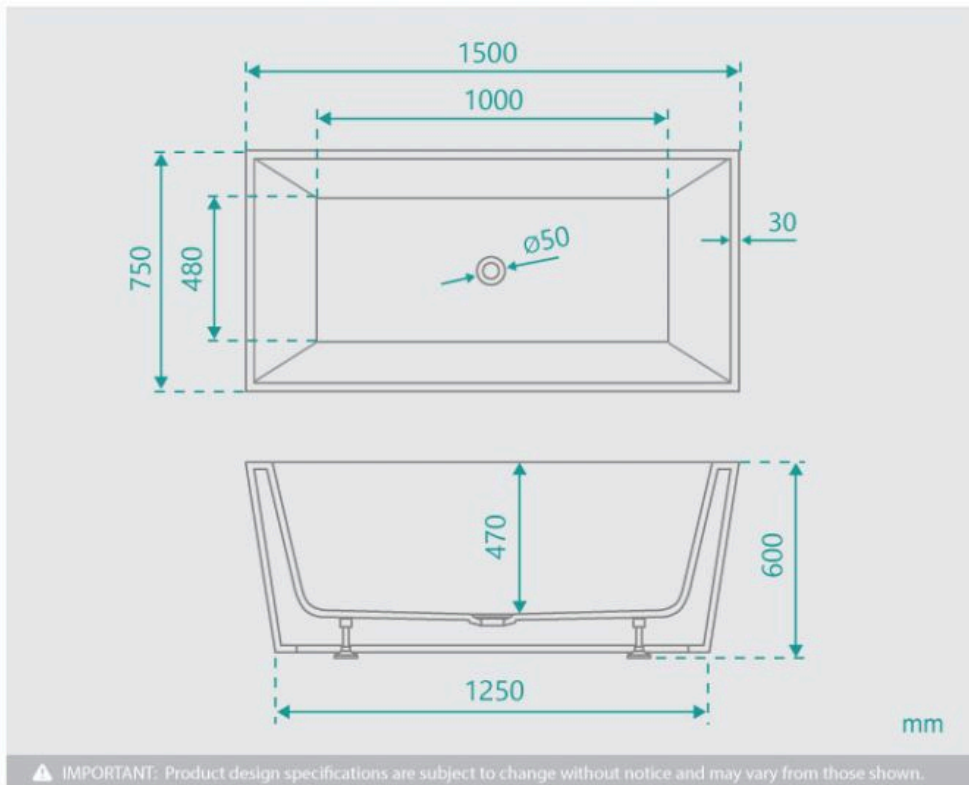

Mayfair Freestanding Bathub 1500 | B-4012

Mayfair Freestanding Bathtub 1500

| B-4012