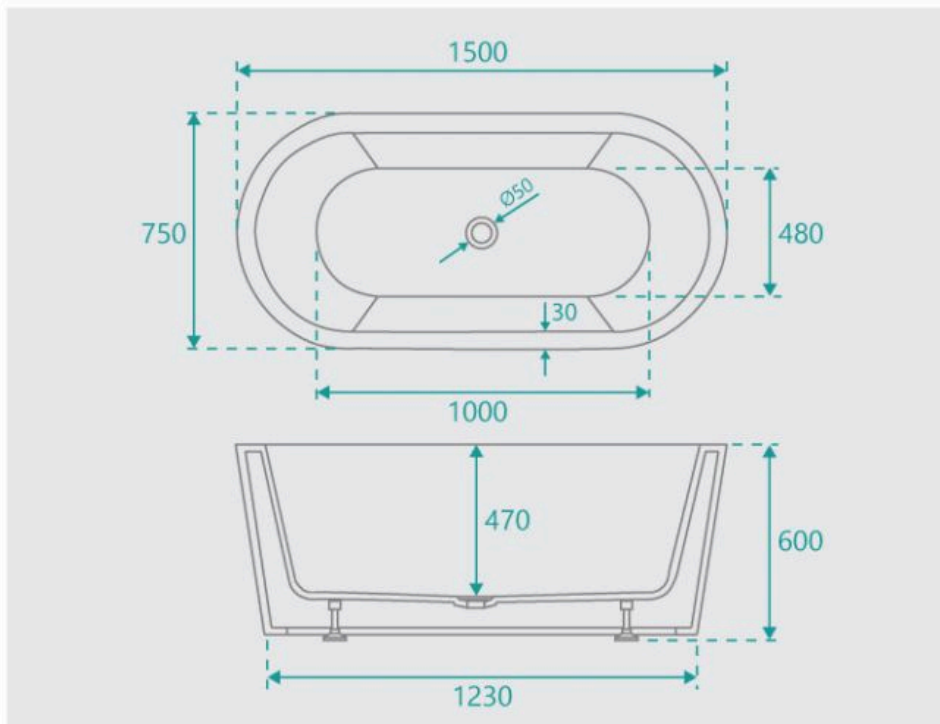

Harper 1500 Freestanding Bath Black

| B-4014B