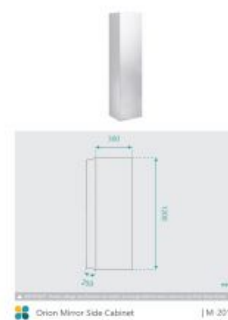

## Orion Mirror Side Cabinet

SKU#: M-2010

**\$143.20**

~~179~~

Installed Size: 300mm x 250mm x 1200mm

Mirror: Corrosion Free

Doors: Soft Closing Mirror Door

Colour: White High Gloss

Construction: Glass, MDF (pencil edge mirror), Fixing Screws Provided

Feature: Adjustable Shelves

Warranty: 2 Year Product Warranty

This mirror side cabinet will provide you with extra needed storage, with it's easy finger pull design this wall mounted cabinet is not only versatile but simple and elegant.

Unit is completely constructed.

View our store to find a vanity unit for your bathroom and save on combined delivery.

Orion Mirror Side Cabinet

| M-2010