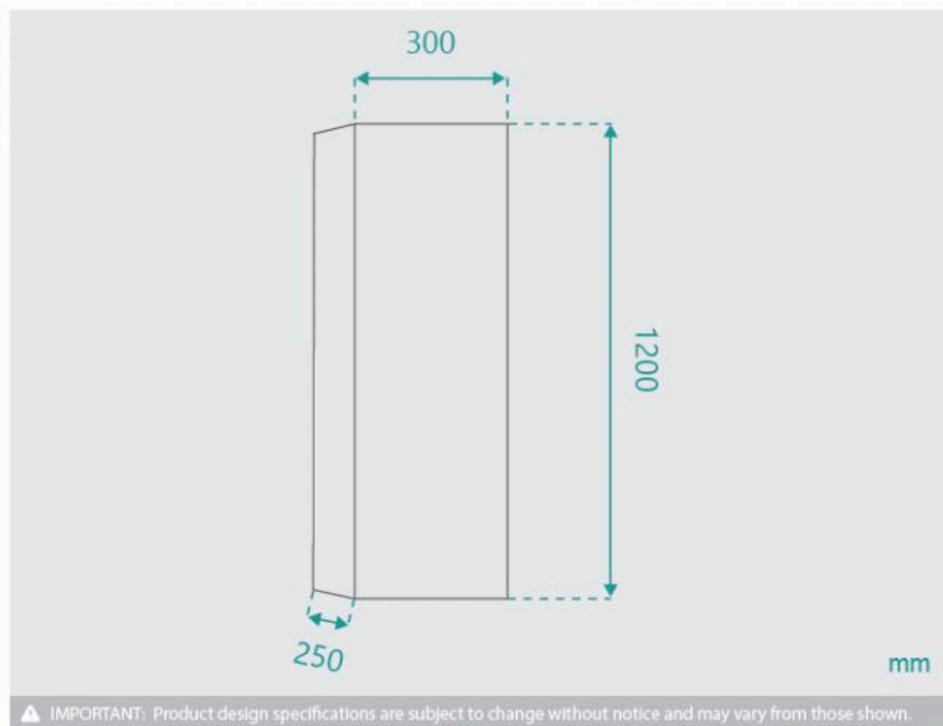

Orion Mirror Side Cabinet

| M-2010