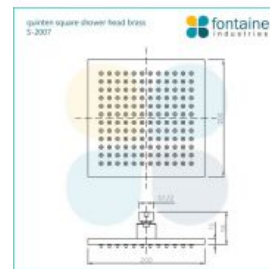

Quentin Square Brass Shower Head

SKU#: S-2007

$68.80

~~$86~~

Shower Head Size: 200mm x 200mm

Head Thickness: 10mm

Total Head Height: 56mm

Construction: Brass

Finish: Chrome Finish

Accreditation: AU Standard, WELS 9L/min 3 Star and Watermark

WELS Registration: S14997

Warranty: 7 Year Product Warranty

The Quentin square shower head will provide you with a luxurious hotel standard shower in the comfort of your own home. The glossy chrome finish makes this shower head a perfect complement for your sleek modern bathroom.

Wall mixers/diverters and shower arms can be purchased separately from our store.

Also available with round design.