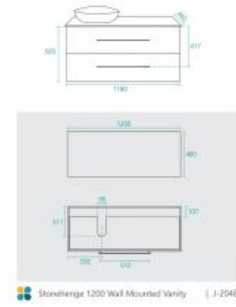

Stonehenge 1200 Deep Drawers Vanity

SKU#: J-2048

\$308.10

~~\$474~~

HANDLE OPTION

BENCHTOP OPTION

BASIN OPTION

Basin Size: 655mm x 435mm x 150mm

Custom Stone Size: 1200mm x 480mm x 20mm

Cabinet Size: 1180mm x 465mm x 560mm

Cabinet Finish: White High Gloss

Stone Top Upgrade 20mm: Snow, Jet Black, Raw Concrete

Basin: Ceramic

Handle: Stainless Steel Rounded

Configuration: Two soft closing deep drawers

Warranty: 2 Year Product Warranty

The Stonehenge vanity unit is not only unique and charming in design but has an abundance of storage space with its deep drawers. Featuring a solid benchtop in a range of finishes and offering a generous amount of benchtop space for your everyday bathroom needs. Its true beauty lies with the delicately shaped above counter ceramic basin. The cabinet has two soft closing drawers, and still has required plumbing space behind for easy installation. Tap and waste fittings shown in the photos are for illustration purposes only and are sold separately, add them to your order to complete your look.

Vanities, 1200mm Vanities, White, Wall Mounted Vanities, Gloss, White, Mid Year Sale

Stonehenge 1200 Wall Mounted Vanity

| J-2048