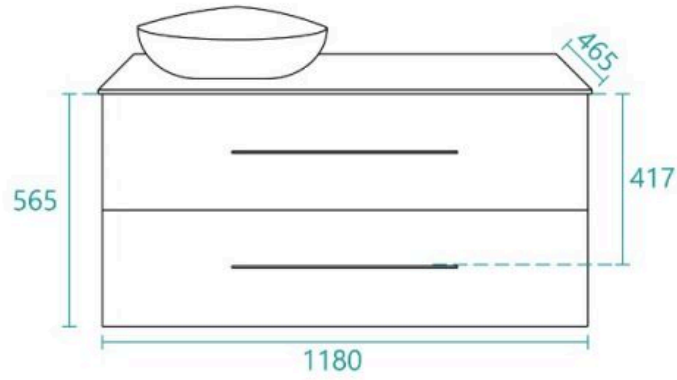

Stonehenge 1200 Wall Mounted Vanity

| J-2048