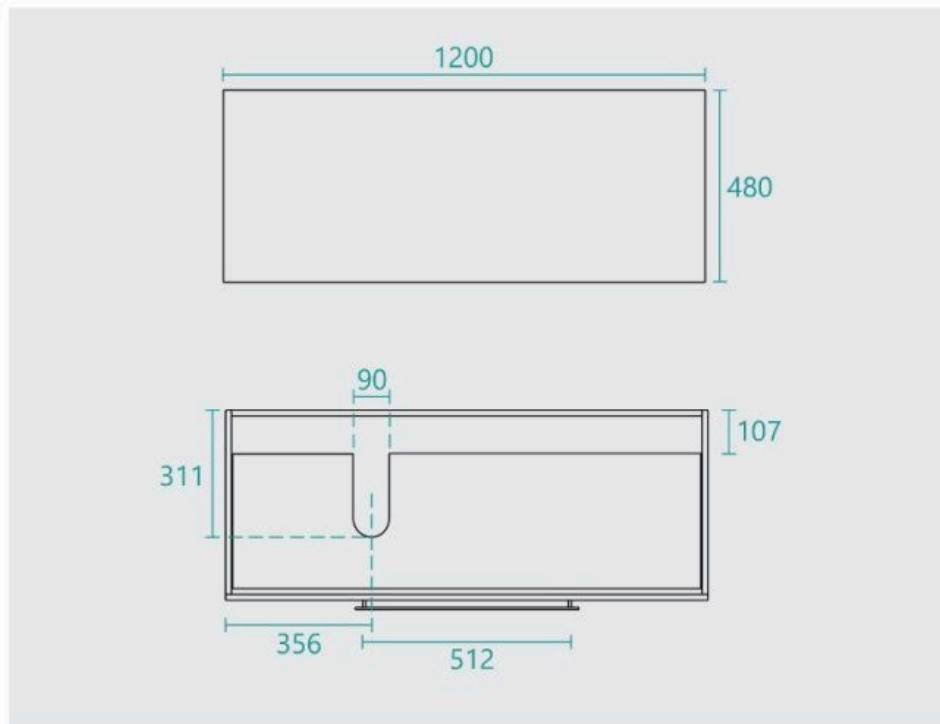

Stonehenge 1200 Deep Drawers Vanity

SKU#: J-2048

\$308.10

~~\$474~~

HANDLE OPTION

BENCHTOP OPTION

BASIN OPTION

Basin Size: 655mm x 435mm x 150mm

Custom Stone Size: 1200mm x 480mm x 20mm

Cabinet Size: 1180mm x 465mm x 560mm

Cabinet Finish: White High Gloss

Stone Top Upgrade 20mm: Snow, Jet Black, Raw Concrete

Basin: Ceramic

Handle: Stainless Steel Rounded

Configuration: Two soft closing deep drawers

Warranty: 2 Year Product Warranty

The Stonehenge vanity unit is not only unique and charming in design but has an abundance of storage space with its deep drawers. Featuring a solid benchtop in a range of finishes and offering a generous amount of benchtop space for your everyday bathroom needs. Its true beauty lies with the delicately shaped above counter ceramic basin. The cabinet has two soft closing drawers, and still has required plumbing space behind for easy installation. Tap and waste fittings shown in the photos are for illustration purposes only and are sold separately, add them to your order to complete your look.

Vanities, 1200mm Vanities, White, Wall Mounted Vanities, Gloss, White, Mid Year Sale

Stonehenge 1200 Wall Mounted Vanity

| J-2048