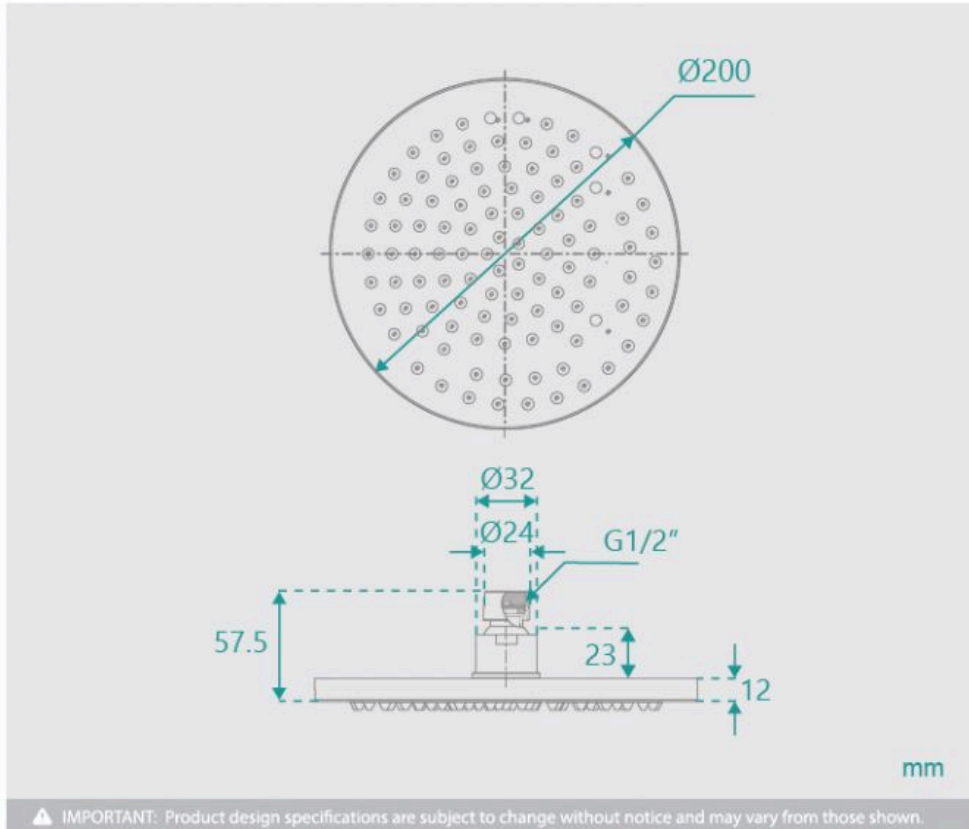

BLACKOUT SALE

Vivian Brass Round Shower Head

SKU#: S-2008

\$60.80

~~\$76~~

Shower Head Diameter: 200mm

Head Height: 13mm

Total Head Height: 57mm

Construction: Brass

Finish: Chrome Finish

Accreditation: AU Standard, WELS 9L/min 3 Star and Watermark

WELS Registration: S15002

Warranty: 7 Year Product Warranty

The Vivian shower head is made with brass providing you with an elegant even flow. Shower in style with the beautiful Vivian shower head.

View our store to find a matching arm or vanity unit, mirror, basin or tap for your bathroom and save on combined delivery.

See listing image for measurement specification.

Vivian Brass Round Shower Head