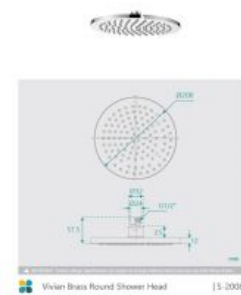

BLACKOUT SALE

Vivian Brass Round Shower Head

SKU#: S-2008

\$60.80

~~\$76~~

Shower Head Diameter: 200mm

Head Height: 13mm

Total Head Height: 57mm

View our store to find a matching arm or vanity unit, mirror, basin or tap for your bathroom and save on combined delivery.

See listing image for measurement specification.

Vivian Brass Round Shower Head