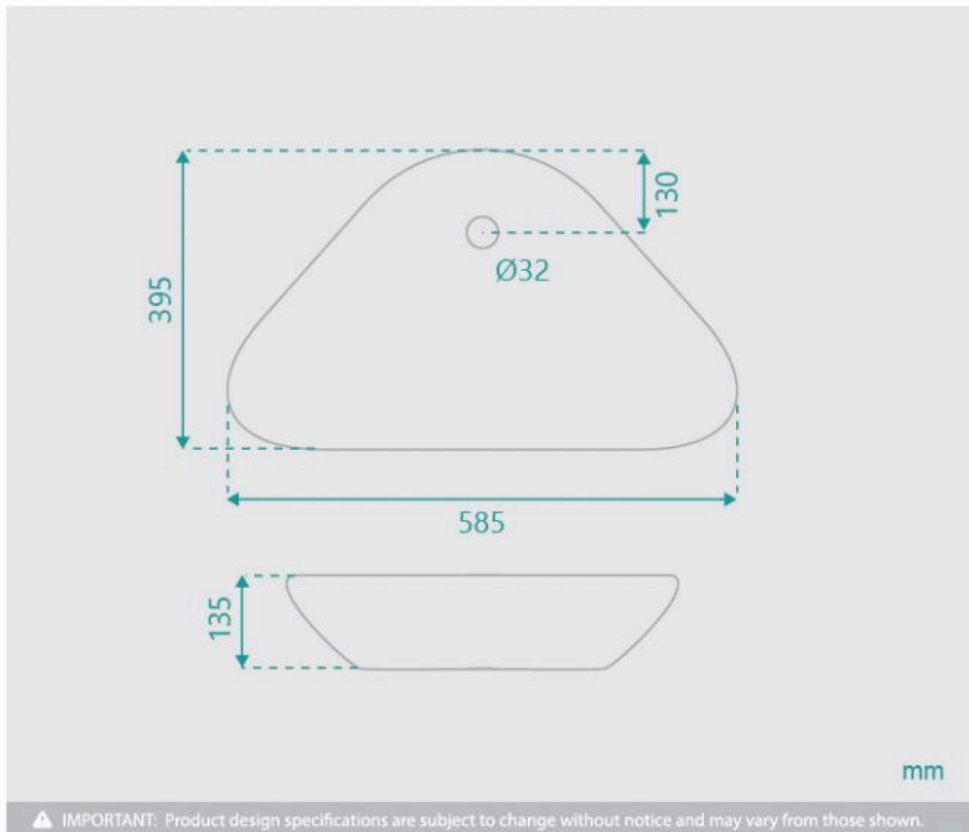

Stonehenge Ceramic Basin

SKU#: RM-0020

\$95.20

~~149~~

WASTE OPTION

Basin Size: 585mm x 395mm x 135mm

Basin Type: Above Counter Basin

Construction: Ceramic

Finish: White High Gloss

Overflow Outlet: No

Waste Size: 32mm

Warranty: 5 Year Product Warranty

The Stonehenge basin is a unique and modern design which has an off centre waste.

TIP: Why not buy 2 basins and make your bathroom comfortable for you both in the morning? Create the "his & hers" luxury look for less.

Waste and tap not included but can be purchased in our store alongside other bathroom products.

**Please note that for ceramic products, specifications must allow +/- 10 mm tolerance for manufacturing variance, it is recommended to use measurements of the actual product received. Colours displayed online may appear different due to screen settings.*

 Stonehenge Ceramic Basin

| RM-0020