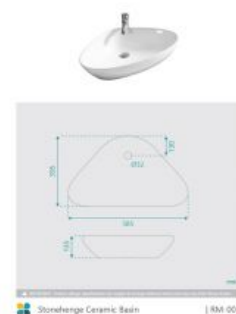

Stonehenge Ceramic Basin

SKU#: RM-0020

\$95.20

~~149~~

WASTE OPTION

Basin Size: 585mm x 395mm x 135mm

Basin Type: Above Counter Basin

Construction: Ceramic

Finish: White High Gloss

Overflow Outlet: No

Waste Size: 32mm

Warranty: 5 Year Product Warranty

The Stonehenge basin is a unique and modern design which has an off centre waste.

TIP: Why not buy 2 basins and make your bathroom comfortable for you both in the morning? Create the "his & hers" luxury look for less.

Waste and tap not included but can be purchased in our store alongside other bathroom products.

**Please note that for ceramic products, specifications must allow +/- 10 mm tolerance for manufacturing variance, it is recommended to use measurements of the actual product received. Colours displayed online may appear different due to screen settings.*