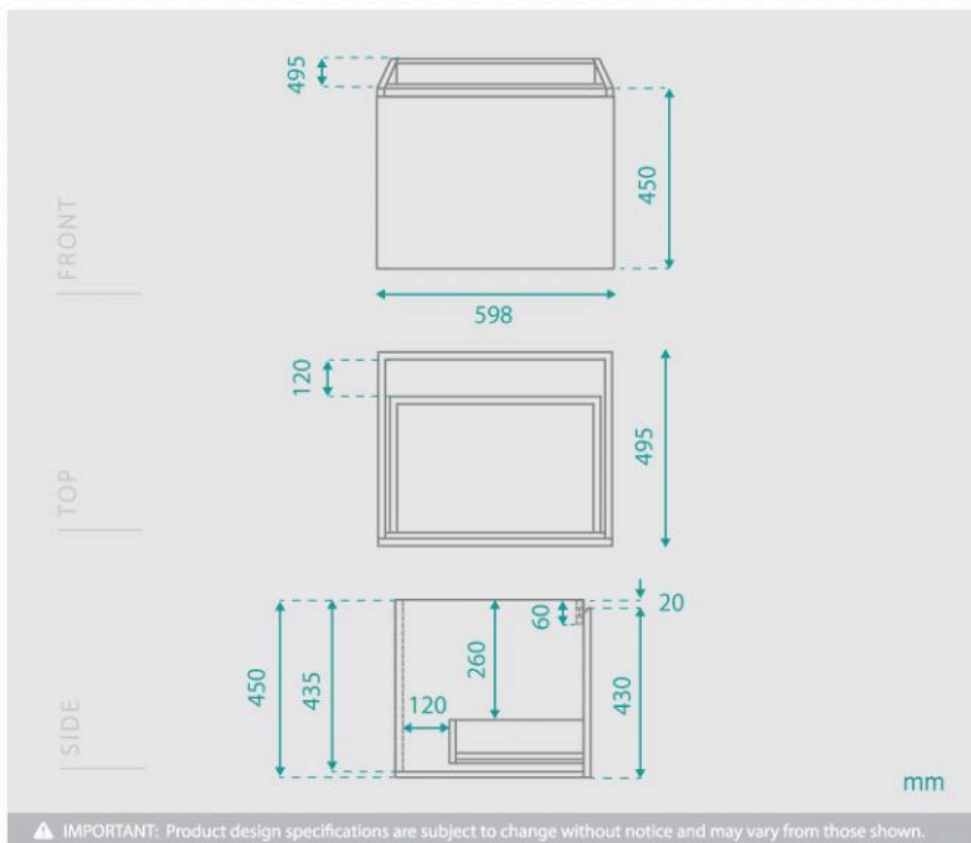

Teseller Modular Cabinet 600

| MOD-1002