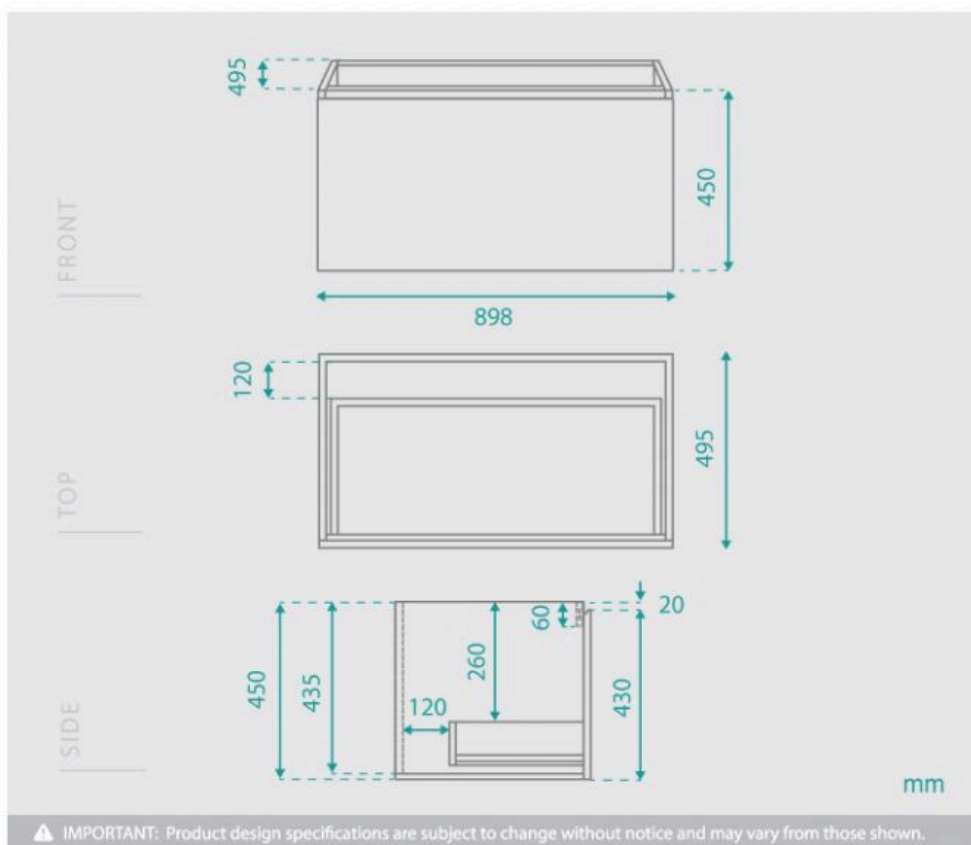

Teseller Modular Cabinet 900

| MOD-1004