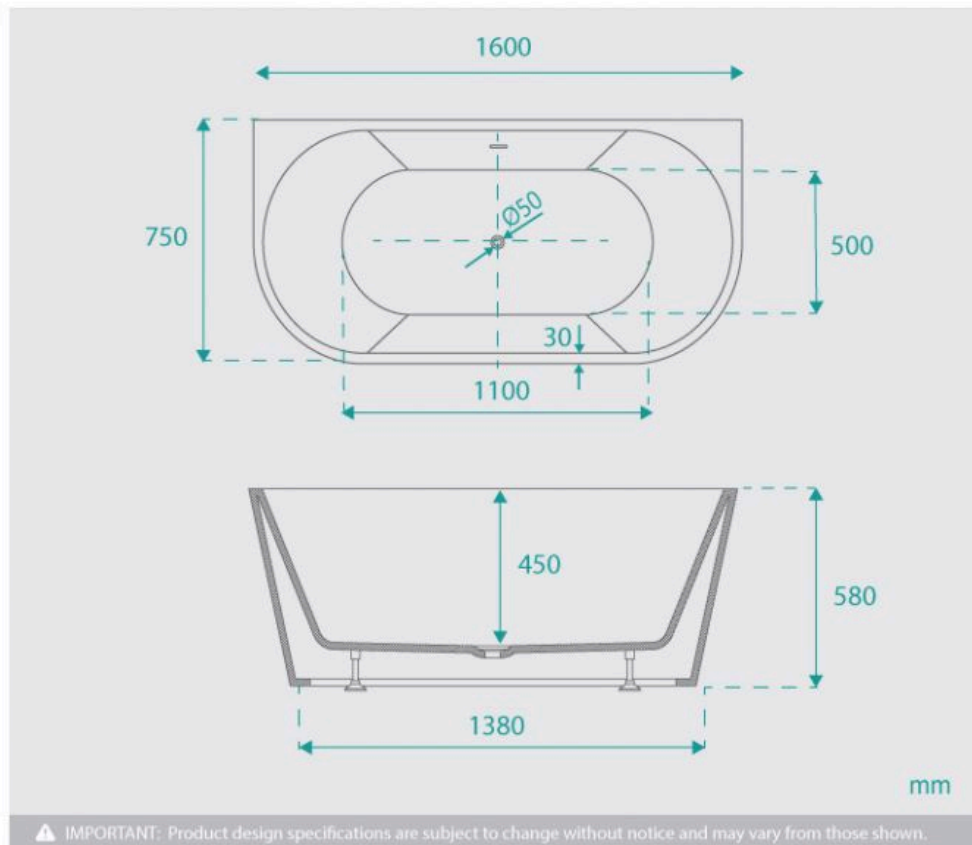

Harper Back to Wall Bath 1600 White

SKU#: B-4046

From **\$1,029**

WASTE OPTION

BATH CADDY OPTION

Length: 1600mm

Width: 750mm

Height: 580mm

Installation: Back to Wall

Configuration: Self-supporting base and frame with adjustable legs

Construction: Sanitary grade acrylic with solid fiberglass reinforcement

Key Features: High quality sanitary acrylic, double wall insulated for heat retention, easy installation, reinforced for durability

Finish: White High Gloss

Overflow: No

Waste: Standard Plug & Waste included

Capacity: 260L

Warranty: 7 Year Product Warranty

For a modern look with a traditional design, you need look no further than the Harper 1600 Back to Wall bath. Designed to be installed flush against the wall, this bath will ensure you have maximum room in your bathroom yet still benefit from the smooth lines and modern design of a freestanding bath. Elegant and traditional, this modern twist on a back to wall bath means less surface areas to clean and the corners provide a space to store soaps or bathroom products, all without compromising on style.

Harper Back to Wall 1600 Bath White

| B-4046