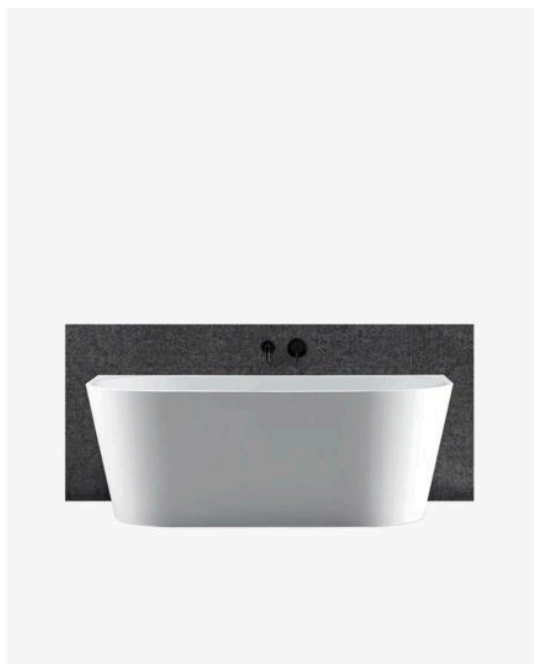

Harper Back to Wall Bath 1600 White

SKU#: B-4046

From **\$1,029**

WASTE OPTION

BATH CADDY OPTION

Length: 1600mm

Width: 750mm

Height: 580mm

Installation: Back to Wall

Configuration: Self-supporting base and frame with adjustable legs

Construction: Sanitary grade acrylic with solid fiberglass reinforcement

Key Features: High quality sanitary acrylic, double wall insulated for heat retention, easy installation, reinforced for durability

Finish: White High Gloss

Overflow: No

Waste: Standard Plug & Waste included

Capacity: 260L

Warranty: 7 Year Product Warranty

For a modern look with a traditional design, you need look no further than the Harper 1600 Back to Wall bath. Designed to be installed flush against the wall, this bath will ensure you have maximum room in your bathroom yet still benefit from the smooth lines and modern design of a freestanding bath. Elegant and traditional, this modern twist on a back to wall bath means less surface areas to clean and the corners provide a space to store soaps or bathroom products, all without compromising on style.

Suits:

Retreat Bath Caddy Solid Ash Natural (A-8101)

Retreat Bath Caddy Solid Ash Walnut (A-8302)

Dekoda Bath Caddy Solid Ash Natural (A-8104)

Dekoda Bath Caddy Solid Ash Walnut (A-8300)

View our store to find a matching vanity unit, basin, mirror, basin or shower fixture for your bathroom.