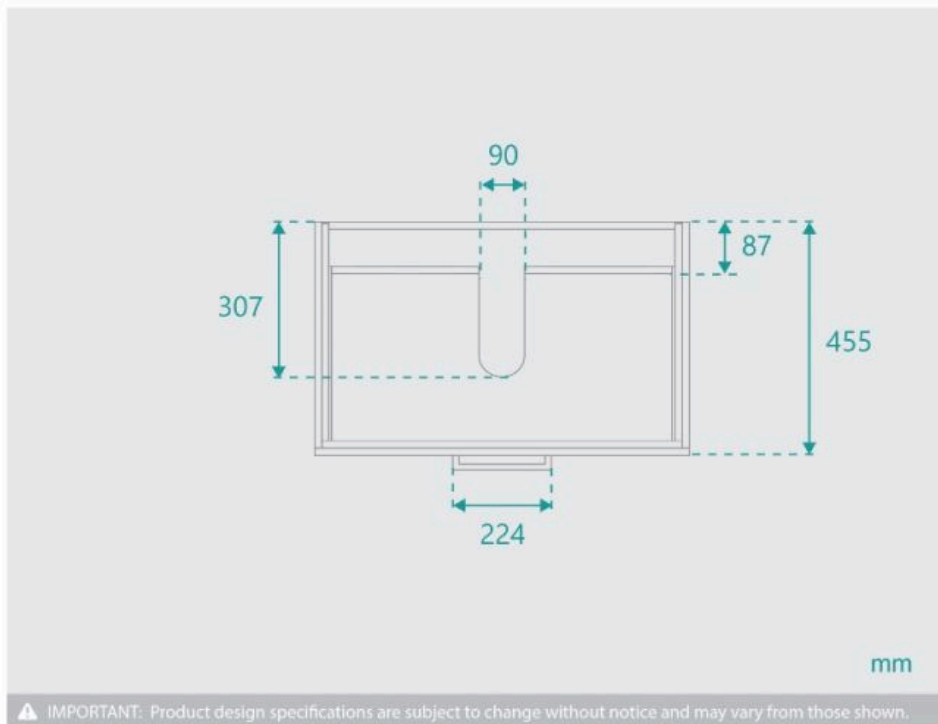

### BASIN OPTION

Standard Basin Size: 405mm x 330mm x 145mm\*

Standard Stone Size: 750mm x 460mm x 20mm\*

Cabinet Size: 730mm x 445mm x 445mm

Cabinet Finish: White High Gloss

Stone Top Standard 20mm: White Pepper, Midnight Black, Concrete Grey, Venato Bianco

allow +/- 10 mm tolerance for manufacturing variance, it is recommended to use measurements of the actual product received.

⚠ IMPORTANT: Product design specifications are subject to change without notice and may vary from those shown.