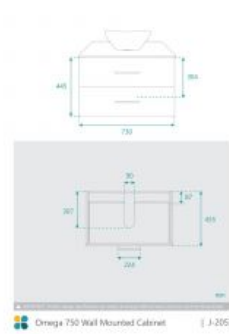

allow +/- 10 mm tolerance for manufacturing variance, it is recommended to use measurements of the actual product received.