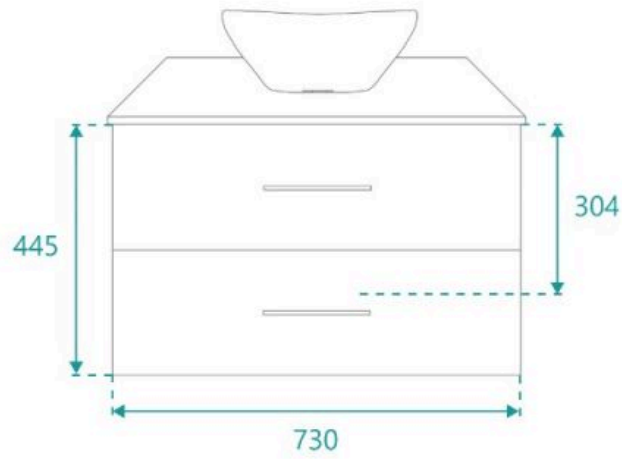

⚠ IMPORTANT: Product design specifications are subject to change without notice and may vary from those shown.

Omega 750 Wall Mounted Cabinet

| J-2053