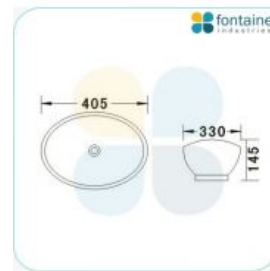

allow +/- 10 mm tolerance for manufacturing variance, it is recommended to use measurements of the actual product received.