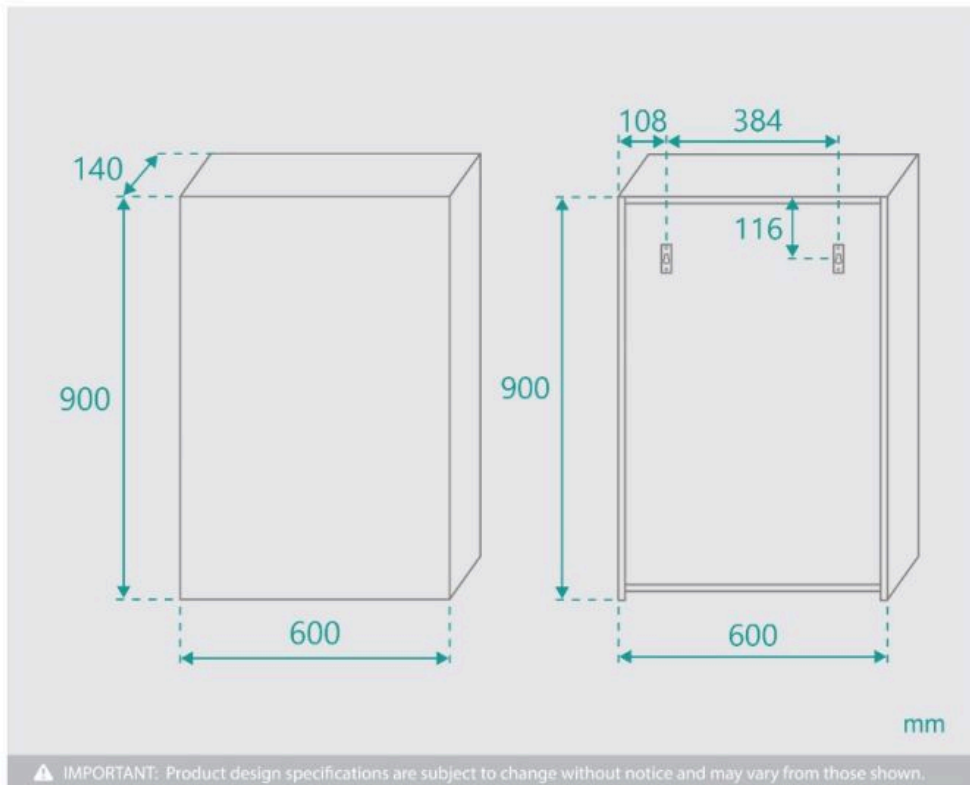

Mirror Cabinet 600x900

SKU#: M-2007

\$167.20

~~\$209~~

Installed Size: 600mm x 140mm x 900mm

Mirror: Corrosion Free

Doors: Soft Closing Mirror Doors

Colour: White High Gloss

Unit is constructed and will require wall mounting, alternatively this unit can be recessed into the wall.

View our store to find a vanity unit for your bathroom and save on combined delivery.

@fontaineind

 Mirror Cabinet 600x900

| M-2007