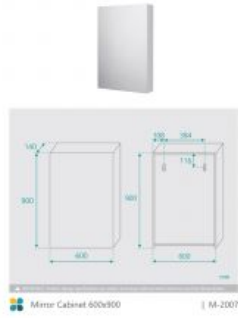

Mirror Cabinet 600x900

SKU#: M-2007

\$167.20

~~\$209~~

Installed Size: 600mm x 140mm x 900mm

Mirror: Corrosion Free

Doors: Soft Closing Mirror Doors

Colour: White High Gloss

Construction: Glass, MDF (pencil edge mirror), Fixing Screws Provided

Feature: Adjustable Shelves

Warranty: 2 Year Product Warranty

Our mirror cabinets are modern and streamlined, designed to suit all bathrooms.

Unit is constructed and will require wall mounting, alternatively this unit can be recessed into the wall.

View our store to find a vanity unit for your bathroom and save on combined delivery.

@fontaineind

 Mirror Cabinet 600x900

| M-2007