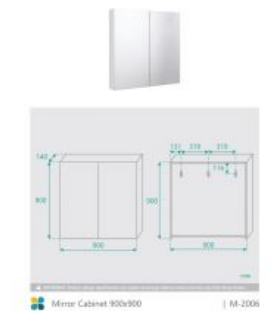

Mirror Cabinet 900x900

SKU#: M-2006

\$299

Installed Size: 900mm x 140mm x 900mm

Mirror: Corrosion Free

Doors: Soft Closing Mirror Doors

Colour: White High Gloss

Construction: Glass, MDF (pencil edge mirror), Fixing Screws Provided

Feature: Adjustable Shelves

Warranty: 2 Year Product Warranty

Our mirror cabinets are modern and streamlined, designed to suit all bathrooms.

Unit is constructed and will require wall mounting, alternatively this unit can be recessed into the wall.

View our store to find a vanity unit for your bathroom and save on combined delivery.

Mirror Cabinet 900x900

| M-2006