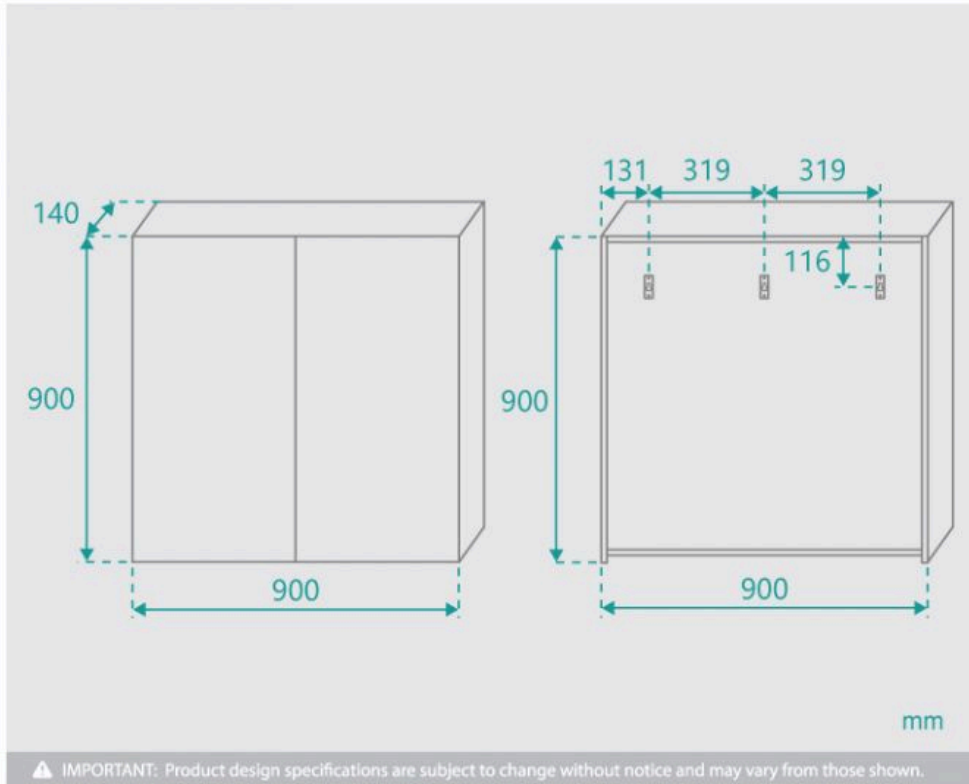

Mirror Cabinet 900x900

SKU#: M-2006

\$299

Installed Size: 900mm x 140mm x 900mm

Mirror: Corrosion Free

Doors: Soft Closing Mirror Doors

Colour: White High Gloss

Construction: Glass, MDF (pencil edge mirror), Fixing Screws Provided

Feature: Adjustable Shelves

Warranty: 2 Year Product Warranty

Our mirror cabinets are modern and streamlined, designed to suit all bathrooms.

Unit is constructed and will require wall mounting, alternatively this unit can be recessed into the wall.

View our store to find a vanity unit for your bathroom and save on combined delivery.

Mirror Cabinet 900x900

| M-2006