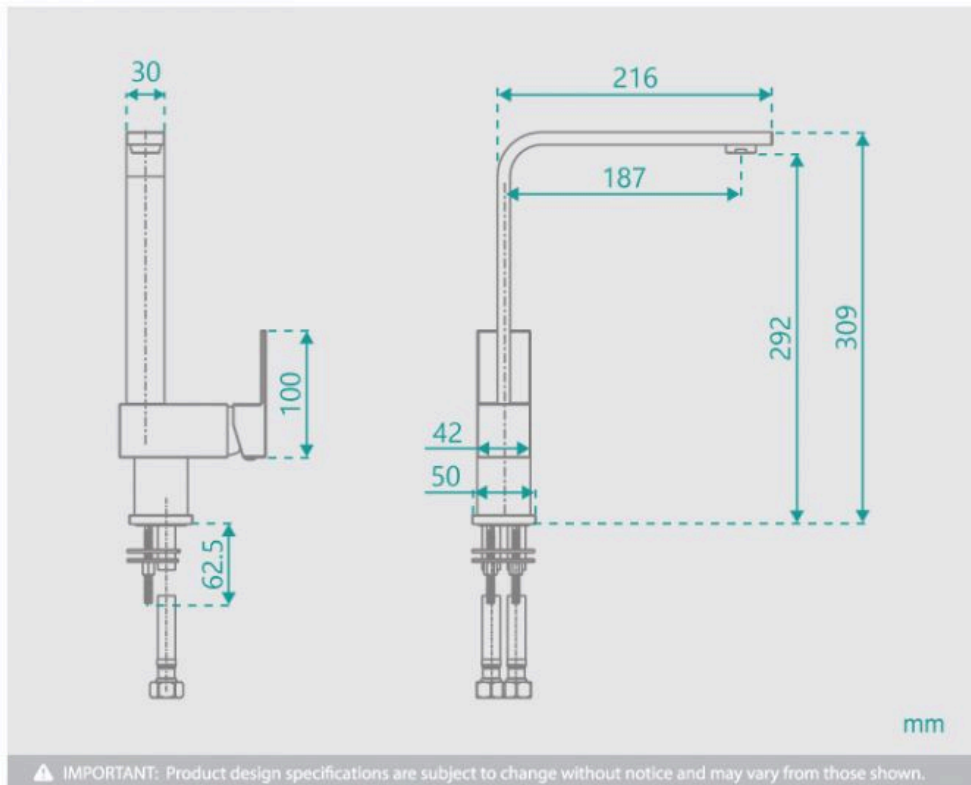

BLACKOUT SALE

Sebastian Kitchen Laundry Mixer Tap Black

SKU#: F-2006

\$159.20

~~199~~

Total Height: 309mm
 Spout Height: 292mm
 Spout Length/Reach: 187mm
 Construction: Brass
 Finish: Matte Black
 Cartridge: 35mm Ceramic
 Accreditation: AU Standard, WELS 6.5L/Min 4 Star and Watermark
 WELS Registration: T16802
 Warranty: 7 Year Product Warranty

The Sebastian range of tapware has become a favourite due to its solid & modern design that cements 'quality' in your design. Now available in black, this tap is a bold design statement that is very on trend. This large, elegantly styled mixer can be used for the kitchen, laundry or bathroom. View our store to find a matching black range or vanity unit, mirror, basin or tap for your bathroom and save on combined delivery.

See listing image for measurement specification.

[@bathroomsoutlet](#)

Sebastian Kitchen Laundry Mixer

| F-2006