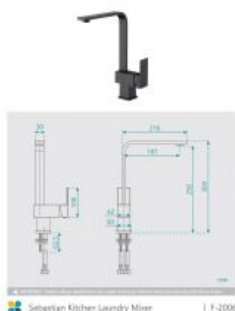

BLACKOUT SALE

Sebastian Kitchen Laundry Mixer Tap Black

SKU#: F-2006

\$159.20

~~199~~

Total Height: 309mm
 Spout Height: 292mm
 Spout Length/Reach: 187mm
 Construction: Brass
 Finish: Matte Black
 Cartridge: 35mm Ceramic
 Accreditation: AU Standard, WELS 6.5L/Min 4 Star and Watermark
 WELS Registration: T16802
 Warranty: 7 Year Product Warranty

The Sebastian range of tapware has become a favourite due to its solid & modern design that cements 'quality' in your design. Now available in black, this tap is a bold design statement that is very on trend. This large, elegantly styled mixer can be used for the kitchen, laundry or bathroom. View our store to find a matching black range or vanity unit, mirror, basin or tap for your bathroom and save on combined delivery.

See listing image for measurement specification.

[@bathroomsoutlet](#)

Sebastian Kitchen Laundry Mixer

| F-2006