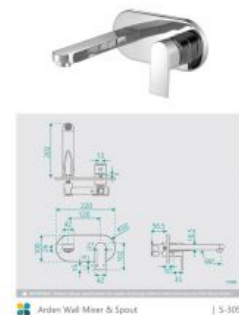

Arden Wall Mixer & Spout

SKU#: S-3052

\$159.20

~~199~~

Backplate: 220mm x 100mm

Spout: 200mm

Construction: Brass

Finish: Chrome Finish

Cartridge: 35mm Ceramic

Accreditation: AU standard, WELS 7.5L/min 4 Star and Watermark

WELS Registration: T17968

Warranty: 7 Year Product Warranty

BLACKOUT SALE

The Arden range features a unique arched shape and is a contemporary mix of square and round, this mixer & wall spout will bring a hotel quality to your bathroom.

View our store to find a basin, mirror or our other accessories for your bathroom and save on combined delivery.

See listing image for measurement specification.

 Arden Wall Mixer & Spout

| S-3052