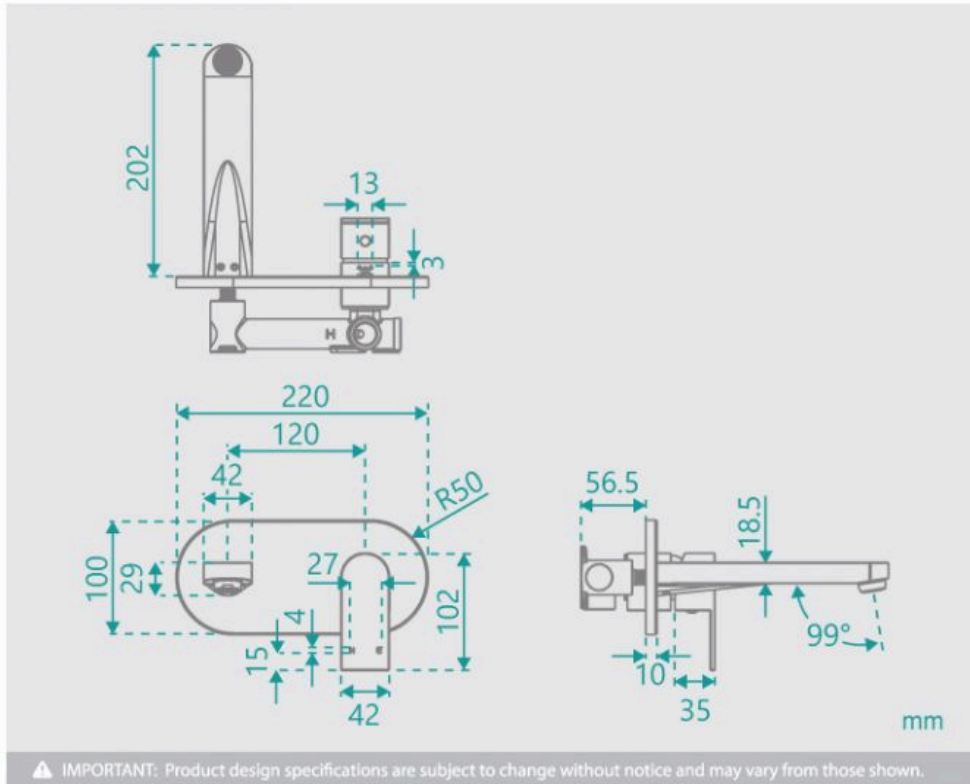

Cartridge: 35mm Ceramic

Accreditation: AU standard, WELS 7.5L/min 4 Star and Watermark

WELS Registration: T17968

Warranty: 7 Year Product Warranty

BLACKOUT SALE

The Arden range features a unique arched shape and is a contemporary mix of square and round, this mixer & wall spout will bring a hotel quality to your bathroom.

View our store to find a basin, mirror or our other accessories for your bathroom and save on combined delivery.

See listing image for measurement specification.

 Arden Wall Mixer & Spout

| S-3052