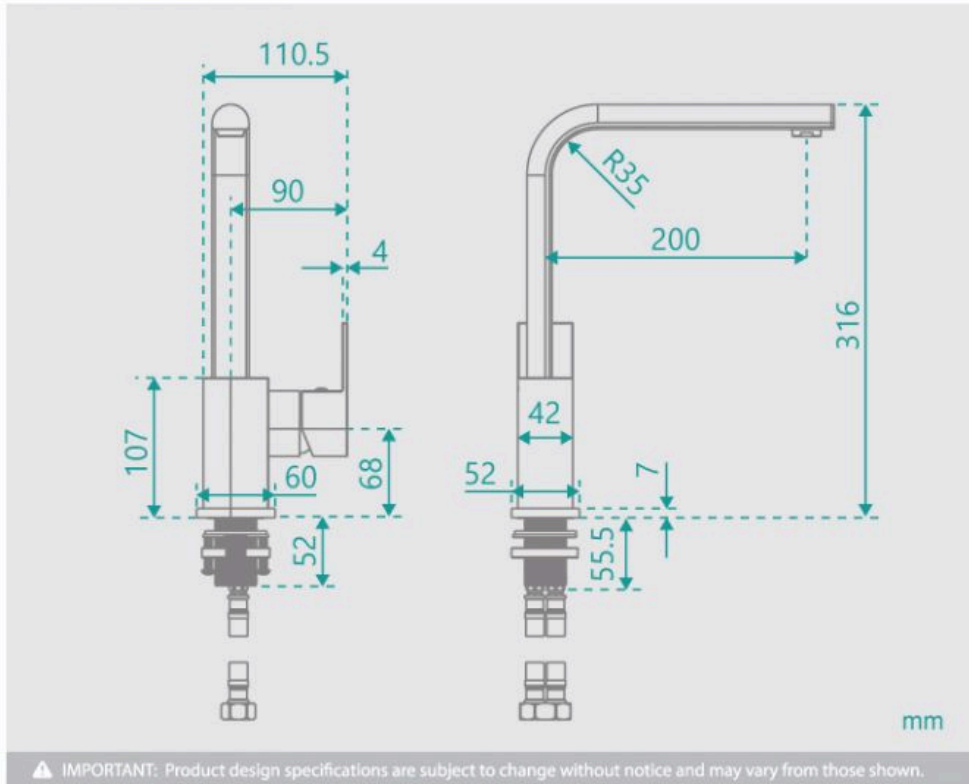

**BLACKOUT
SALE**

Arden Kitchen Laundry Mixer Tap

SKU#: F-2005

\$127.20

~~\$159~~

Total Height: 320mm

Spout Height: 316mm

Spout Length/Reach: 200mm

Construction: Brass

Finish: Chrome Finish

Cartridge: 35mm Ceramic

Accreditation: AU Standard, WELS 6.5L/Min 4 Star and Watermark

WELS Registration: T16815

Warranty: 7 Year Product Warranty

The Arden range features a unique arched shape and is a contemporary mix of square and round, this swivel mixer can be used for the kitchen, laundry or bathroom, and bring a hotel quality to your home. View our store to find a matching basin or vanity unit, mirror, or even accessories for your bathroom and save on combined delivery.

See listing image for measurement specification.

Arden Kitchen Laundry Mixer Tap

| F-2005