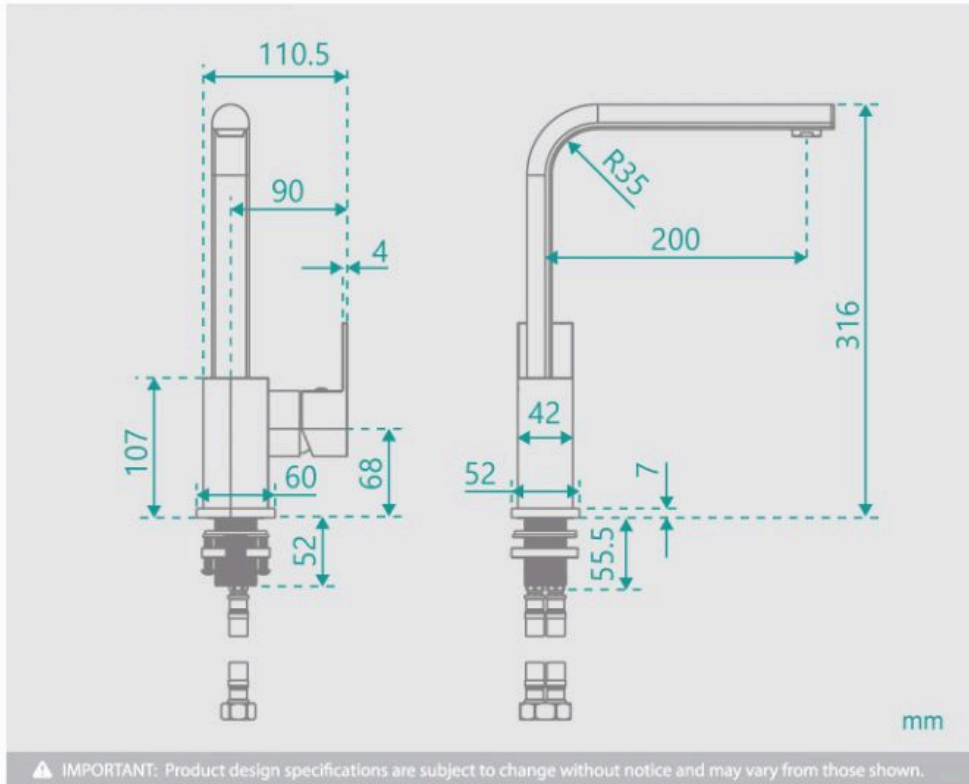

BLACKOUT SALE

Arden Kitchen Laundry Mixer Tap

SKU#: F-2005

\$127.20

~~\$159~~

Total Height: 320mm

Spout Height: 316mm

Spout Length/Reach: 200mm

Construction: Brass

Finish: Chrome Finish

Cartridge: 35mm Ceramic

Accreditation: AU Standard, WELS 6.5L/Min 4 Star and Watermark

WELS Registration: T16815

Warranty: 7 Year Product Warranty

The Arden range features a unique arched shape and is a contemporary mix of square and round, this swivel mixer can be used for the kitchen, laundry or bathroom, and bring a hotel quality to your home. View our store to find a matching basin or vanity unit, mirror, or even accessories for your bathroom and save on combined delivery.

See listing image for measurement specification.

Arden Kitchen Laundry Mixer Tap

| F-2005