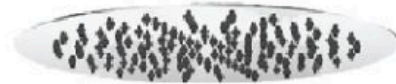

Vera Round Shower Head

BLACKOUT SALE

SKU#: S-2101

\$79.20

~~99~~

Shower Head Diameter: 300mm
 Head Thickness: 2mm
 Total Head Height: 45mm
 Construction: Stainless Steel
 Finish: Chrome Finish
 Accreditation: AU Standard, WELS 9L/min 3 Star and Watermark
 WELS Registration: S09800
 Warranty: 7 Year Product Warranty

The round Vera shower head will provide you with a luxurious hotel standard shower in the comfort of your own home. View our store to find a matching [arm](#) or [vanity unit](#), [mirror](#), [basin](#) or [tap](#) for your bathroom and save on combined delivery. See listing image for measurement specification.

Vera Round Shower Head

| S-2101