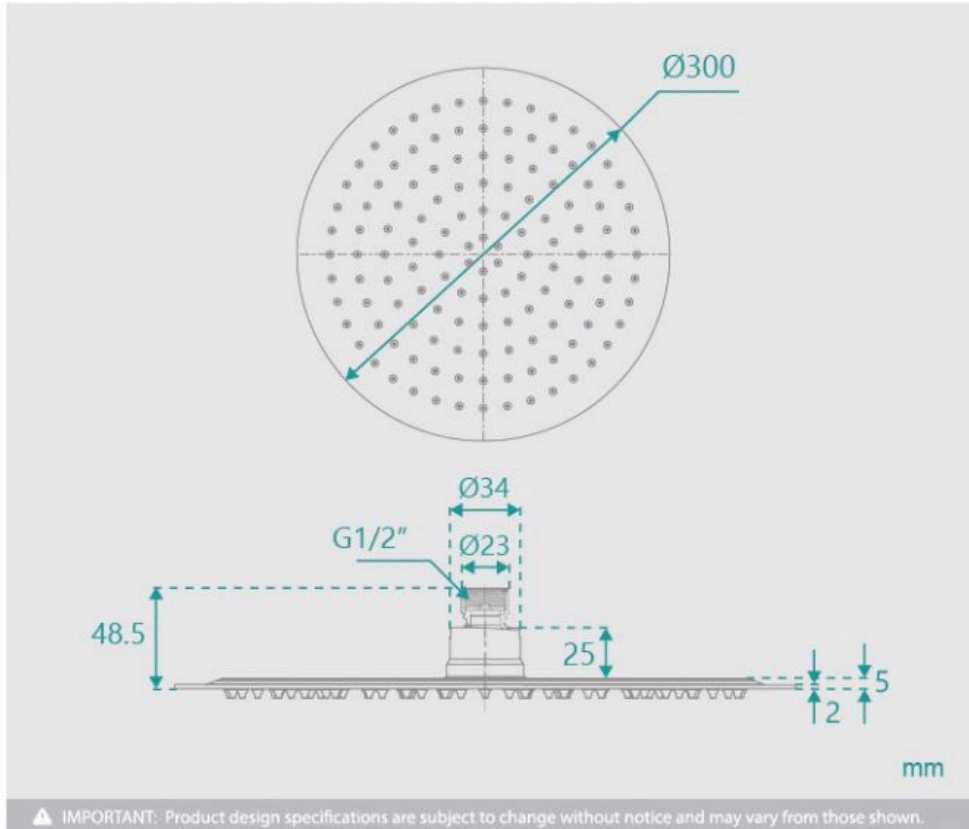

Vera Round Shower Head

BLACKOUT SALE

SKU#: S-2101

\$79.20

~~99~~

Shower Head Diameter: 300mm
 Head Thickness: 2mm
 Total Head Height: 45mm
 Construction: Stainless Steel
 Finish: Chrome Finish
 Accreditation: AU Standard, WELS 9L/min 3 Star and Watermark
 WELS Registration: S09800
 Warranty: 7 Year Product Warranty

The round Vera shower head will provide you with a luxurious hotel standard shower in the comfort of your own home. View our store to find a matching [arm](#) or [vanity unit](#), [mirror](#), [basin](#) or [tap](#) for your bathroom and save on combined delivery. See listing image for measurement specification.

Vera Round Shower Head

| S-2101