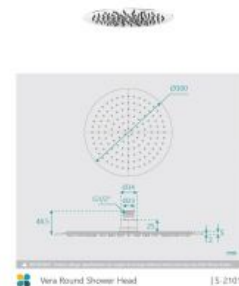

Vera Round Shower Head

BLACKOUT SALE

SKU#: S-2101

\$79.20

~~99~~

Shower Head Diameter: 300mm
 Head Thickness: 2mm
 Total Head Height: 45mm
 Construction: Stainless Steel
 Finish: Chrome Finish
 Accreditation: AU Standard, WELS 9L/min 3 Star and Watermark
 WELS Registration: S09800
 Warranty: 7 Year Product Warranty

The round Vera shower head will provide you with a luxurious hotel standard shower in the comfort of your own home. View our store to find a matching [arm](#) or [vanity unit](#), [mirror](#), [basin](#) or [tap](#) for your bathroom and save on combined delivery. See listing image for measurement specification.

Vera Round Shower Head

| S-2101