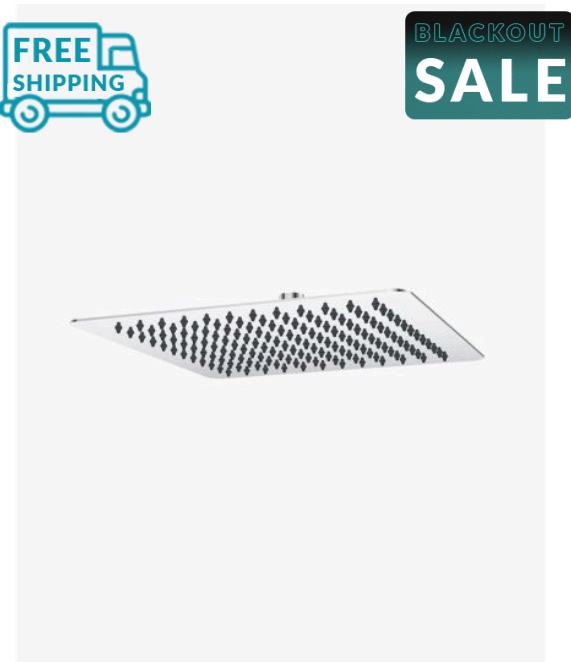

Luxor Square Shower Head

SKU#: S-2100

\$111.20

~~139~~

Shower Head Size: 300mm x 300mm

Head Thickness: 2mm

Total Head Height: 45mm

Construction: Stainless Steel

Finish: Chrome Finish

Accreditation: AU Standard, WELS 9L/min 3 Star and Watermark

WELS Registration: S09799

Warranty: 7 Year Product Warranty

The Luxor square shower head will provide you with a luxurious hotel standard shower in the comfort of your own home. View our store to find a matching [arm](#) or [vanity unit](#), [mirror](#), [basin](#) or [tap](#) for your bathroom and save on combined delivery. See listing image for measurement specification.