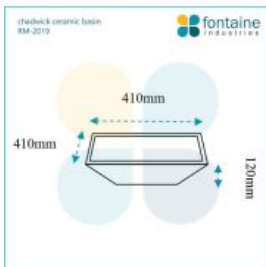

### BASIN OPTION

Standard Basin Size: 410mm x 410mm x 120mm\*

Standard Stone Size: 1500mm x 500mm x 20mm\*

Cabinet Size: 1480mm x 485mm x 400mm

Cabinet Finish: Black High Gloss

Stone Top Standard 20mm: White Pepper, Midnight Black, Concrete Grey, Venato Bianco

Stone Top Upgrade 40mm: Snow, Jet Black, Raw Concrete

Timber Top 40mm: Timber Ash Natural, Timber Ash Walnut

Basin: Ceramic

Handle: Stainless Steel Rounded

Configuration: Four Soft Closing Drawers (U-Shape Cut Out in Top Draw Only)

Tap and waste fittings shown in the photos are for illustration purposes only and are sold separately, add them to your order to complete your look.

\*Please note that stone and timber samples may differ from the actual product due to natural variations and batch differences. Colours displayed online may appear different due to screen settings. Standard stone and timber benchtops are supplied without holes, allowing for installation flexibility. Custom stone benchtop orders will be dispatched within 15 business days. For ceramic products, specifications must allow +/- 10 mm tolerance for manufacturing variance, it is recommended to use measurements of the actual product received.