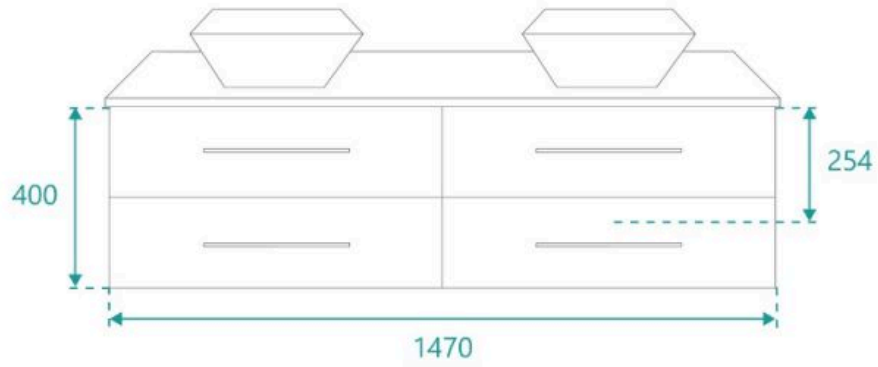

### BASIN OPTION

Standard Basin Size: 410mm x 410mm x 120mm\*

Standard Stone Size: 1500mm x 500mm x 20mm\*

Cabinet Size: 1480mm x 485mm x 400mm

Cabinet Finish: Black High Gloss

Stone Top Standard 20mm: White Pepper, Midnight Black, Concrete Grey, Venato Bianco

Tap and waste fittings shown in the photos are for illustration purposes only and are sold separately, add them to your order to complete your look.

\*Please note that stone and timber samples may differ from the actual product due to natural variations and batch differences. Colours displayed online may appear different due to screen settings. Standard stone and timber benchtops are supplied without holes, allowing for installation flexibility. Custom stone benchtop orders will be dispatched within 15 business days. For ceramic products, specifications must allow +/- 10 mm tolerance for manufacturing variance, it is recommended to use measurements of the actual product received.