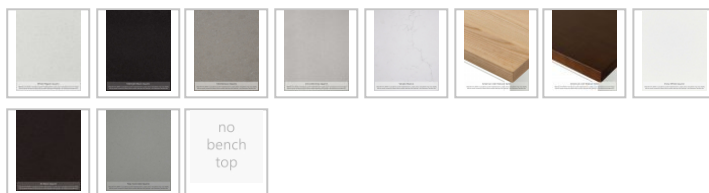

## Chadwick 1500 Black Vanity

SKU#: J-2049

From **\$444**

~~\$444~~

### HANDLE OPTION

### BASIN OPTION

Standard Basin Size: 410mm x 410mm x 120mm\*

Standard Stone Size: 1500mm x 500mm x 20mm\*

Cabinet Size: 1480mm x 485mm x 400mm

Cabinet Finish: Black High Gloss

Stone Top Standard 20mm: White Pepper, Midnight Black, Concrete Grey, Venato Bianco