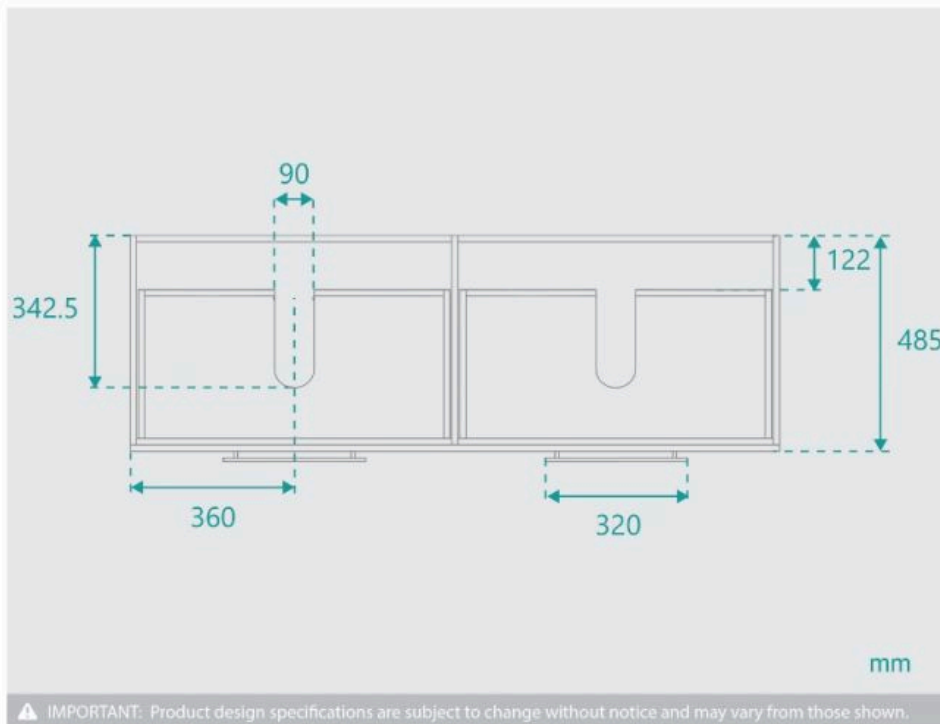

### BASIN OPTION

Standard Basin Size: 410mm x 410mm x 120mm\*

Standard Stone Size: 1500mm x 500mm x 20mm\*

Cabinet Size: 1480mm x 485mm x 400mm

Cabinet Finish: Black High Gloss

Stone Top Standard 20mm: White Pepper, Midnight Black, Concrete Grey, Venato Bianco

Tap and waste fittings shown in the photos are for illustration purposes only and are sold separately, add them to your order to complete your look.

\*Please note that stone and timber samples may differ from the actual product due to natural variations and batch differences. Colours displayed online may appear different due to screen settings. Standard stone and timber benchtops are supplied without holes, allowing for installation flexibility. Custom stone benchtop orders will be dispatched within 15 business days. For ceramic products, specifications must allow +/- 10 mm tolerance for manufacturing variance, it is recommended to use measurements of the actual product received.