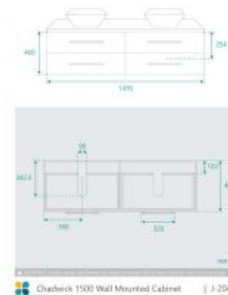

### BASIN OPTION

Standard Basin Size: 410mm x 410mm x 120mm\*

Standard Stone Size: 1500mm x 500mm x 20mm\*

Cabinet Size: 1480mm x 485mm x 400mm

Cabinet Finish: Black High Gloss

Stone Top Standard 20mm: White Pepper, Midnight Black, Concrete Grey, Venato Bianco

Tap and waste fittings shown in the photos are for illustration purposes only and are sold separately, add them to your order to complete your look.

\*Please note that stone and timber samples may differ from the actual product due to natural variations and batch differences. Colours displayed online may appear different due to screen settings. Standard stone and timber benchtops are supplied without holes, allowing for installation flexibility. Custom stone benchtop orders will be dispatched within 15 business days. For ceramic products, specifications must allow +/- 10 mm tolerance for manufacturing variance, it is recommended to use measurements of the actual product received.