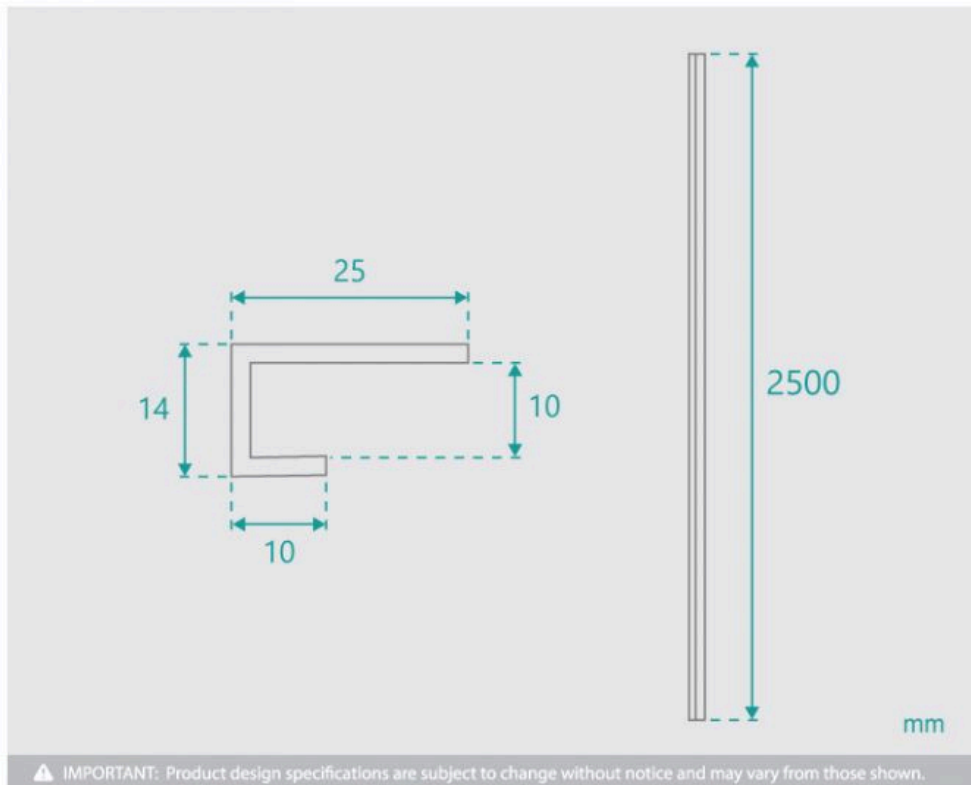

Shower Wall Panel Edge Trim White 2500

SKU#: S-2636

\$17.50

~~\$25~~

Size: 25 x 14 x 2500mm

Construction: PVC

Colour: White

Installation: To Fit Waterproof Wall Panels

Warranty: 5 Year Product Warranty

The Shower Wall Panel Edge Trim White 2500 is designed to finish off the span of wall panels in a professional way, similar to how a tile trim is used. They assist with water sealing the exposed and raw sides and top of the panels to ensure moisture is not entering the panel structure, whilst also giving the installation a nice, polished look. The trims are to be used in conjunction with the shower wall panels to create a full wall of protective lining for your shower and bathroom. Easy and flexible to install, these trims can be paired with the Shower Wall Panels in either 900mm or 1200mm wall panel system. They can be easily trimmed to size to suit your installation requirements.

A full wall of shower panels makes it easier to clean and maintain than a traditional tile wall. Cleaning becomes a breeze with no grout lines that can catch soap residue or chip away in time.

View our store to find a shower screen, shower head, or tap for your bathroom and save on combined delivery.

 Shower Wall Panel Edge Trim White 2500 | S-2636