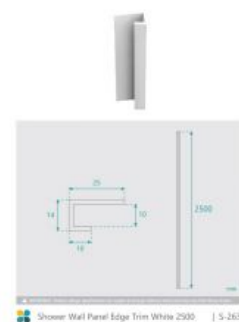

Shower Wall Panel Edge Trim White 2500

SKU#: S-2636

\$17.50

~~\$25~~

Size: 25 x 14 x 2500mm

Construction: PVC

Colour: White

Installation: To Fit Waterproof Wall Panels

Warranty: 5 Year Product Warranty

The Shower Wall Panel Edge Trim White 2500 is designed to finish off the span of wall panels in a professional way, similar to how a tile trim is used. They assist with water sealing the exposed and raw sides and top of the panels to ensure moisture is not entering the panel structure, whilst also giving the installation a nice, polished look. The trims are to be used in conjunction with the shower wall panels to create a full wall of protective lining for your shower and bathroom. Easy and flexible to install, these trims can be paired with the Shower Wall Panels in either 900mm or 1200mm wall panel system. They can be easily trimmed to size to suit your installation requirements.

A full wall of shower panels makes it easier to clean and maintain than a traditional tile wall. Cleaning becomes a breeze with no grout lines that can catch soap residue or chip away in time.

View our store to find a shower screen, shower head, or tap for your bathroom and save on combined delivery.

 Shower Wall Panel Edge Trim White 2500 | S-2636