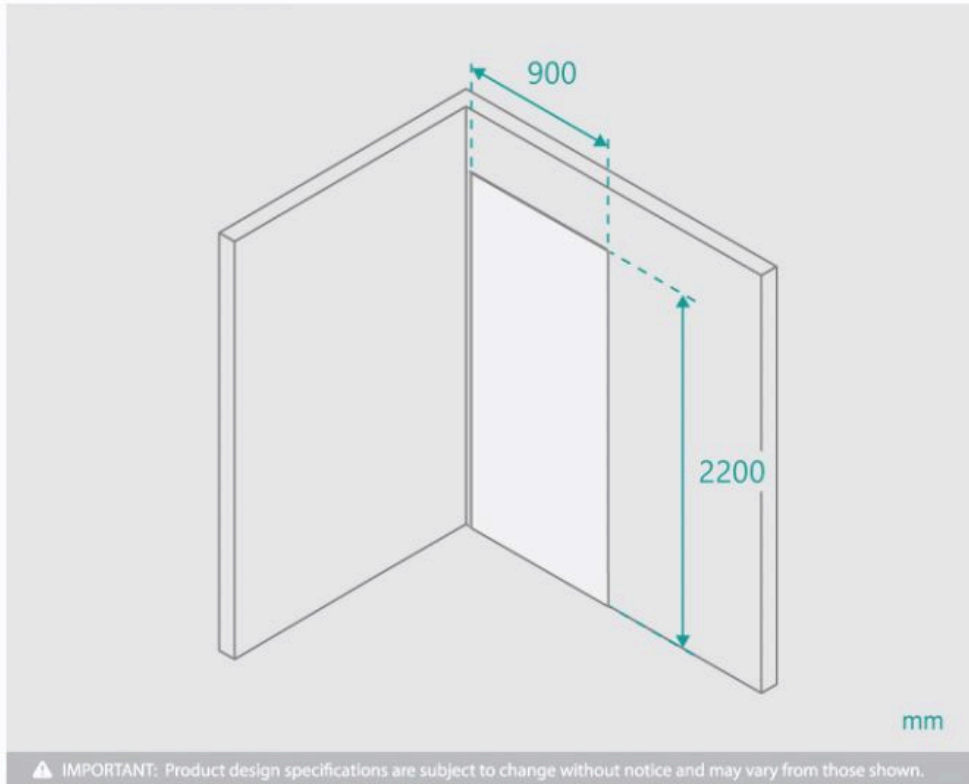

Shower Wall Panel Herringbone 900

| S-2632