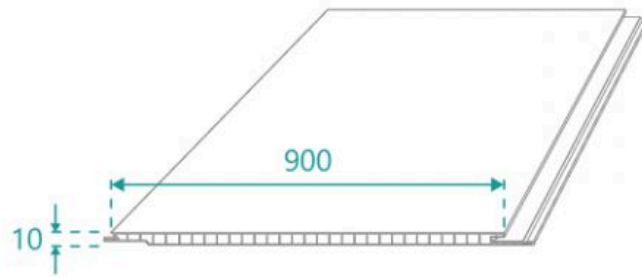

Shower Wall Panel Herringbone 900

| S-2632