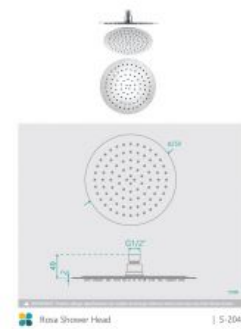

Rosa Ceiling Shower Arm & Shower Head Set

SKU#: S-2051 / S-2045

\$95.20

~~\$126~~

FINISH OPTION

Shower Head Diameter: 250mm

Head Thickness: 2mm

Total Head Height: 49mm

Arm Length/Reach: 300mm

Arm Backplate Diameter: 50mm

Construction: Brass

Accreditation: AU Standard, WELS 9L/min 3 Star and Watermark

WELS Registration: S12369

Warranty: 7 Year Product Warranty

The Rosa range is an elegant and modern addition to any bathroom. This stylish shower arm and shower head set will provide you with a luxurious hotel standard shower in the comfort of your own home. In a variety of colours, this stunning range will ultimately complete the bathroom of your dreams. View our store to find a matching range or shower screen, vanity unit, mirror, basin or tap for your bathroom and save on combined delivery.

Rosa Shower Head

| S-2045