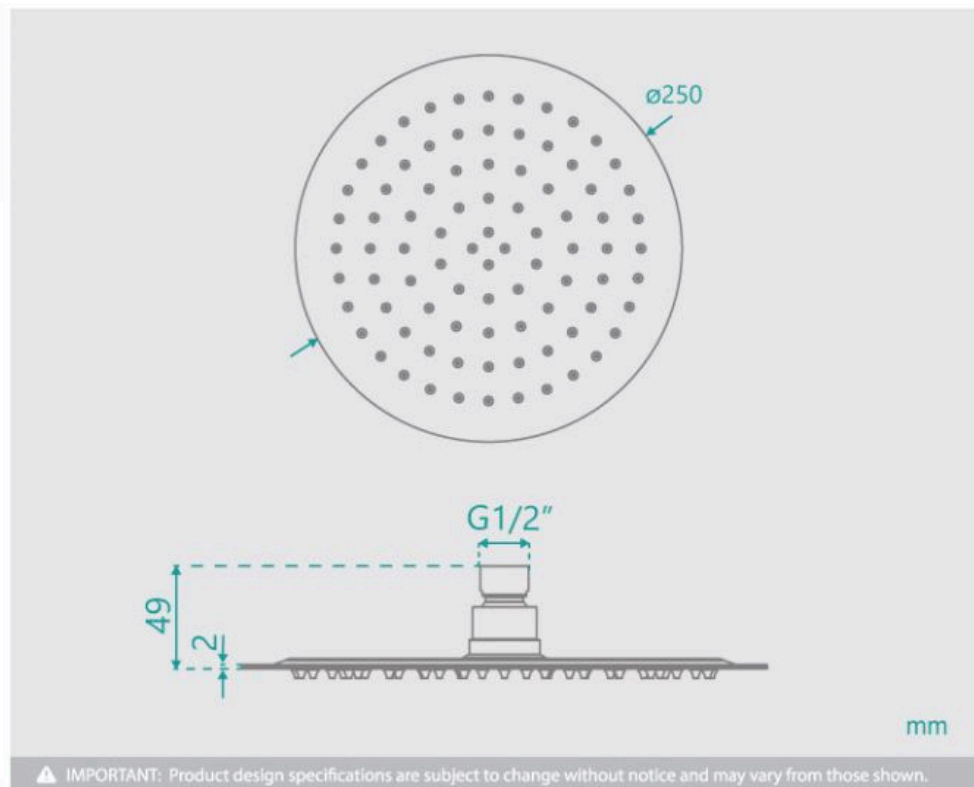

Rosa Ceiling Shower Arm & Shower Head Set

SKU#: S-2051 / S-2045

\$95.20

~~\$126~~

FINISH OPTION

Shower Head Diameter: 250mm

Head Thickness: 2mm

Total Head Height: 49mm

Arm Length/Reach: 300mm

Arm Backplate Diameter: 50mm

Construction: Brass

Accreditation: AU Standard, WELS 9L/min 3 Star and Watermark

WELS Registration: S12369

Warranty: 7 Year Product Warranty

The Rosa range is an elegant and modern addition to any bathroom. This stylish shower arm and shower head set will provide you with a luxurious hotel standard shower in the comfort of your own home. In a variety of colours, this stunning range will ultimately complete the bathroom of your dreams. View our store to find a matching range or shower screen, vanity unit, mirror, basin or tap for your bathroom and save on combined delivery.

Rosa Shower Head

| S-2045