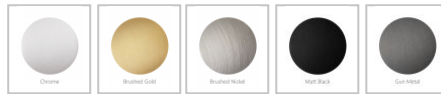

Rosa Ceiling Shower Arm & Shower Head Set

SKU#: S-2051 / S-2045

\$95.20

~~\$126~~

FINISH OPTION

Shower Head Diameter: 250mm

Head Thickness: 2mm

Total Head Height: 49mm

Arm Length/Reach: 300mm

Arm Backplate Diameter: 50mm

Construction: Brass

Accreditation: AU Standard, WELS 9L/min 3 Star and Watermark

WELS Registration: S12369

Warranty: 7 Year Product Warranty

The Rosa range is an elegant and modern addition to any bathroom. This stylish shower arm and shower head set will provide you with a luxurious hotel standard shower in the comfort of your own home. In a variety of colours, this stunning range will ultimately complete the bathroom of your dreams. View our store to find a matching range or shower screen, vanity unit, mirror, basin or tap for your bathroom and save on combined delivery.

Rosa Shower Head

| S-2045