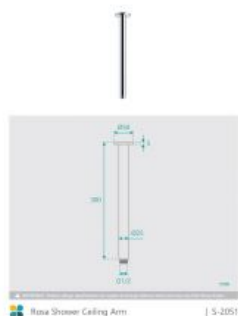

Rosa Ceiling Shower Arm & Shower Head Set

SKU#: S-2051 / S-2045

\$95.20

~~\$126~~

FINISH OPTION

Shower Head Diameter: 250mm

Head Thickness: 2mm

Total Head Height: 49mm

Arm Length/Reach: 300mm

Arm Backplate Diameter: 50mm

Construction: Brass

Accreditation: AU Standard, WELS 9L/min 3 Star and Watermark

WELS Registration: S12369

Warranty: 7 Year Product Warranty

The Rosa range is an elegant and modern addition to any bathroom. This stylish shower arm and shower head set will provide you with a luxurious hotel standard shower in the comfort of your own home. In a variety of colours, this stunning range will ultimately complete the bathroom of your dreams. View our store to find a matching range or shower screen, vanity unit, mirror, basin or tap for your bathroom and save on combined delivery.

Rosa Shower Head

| S-2045