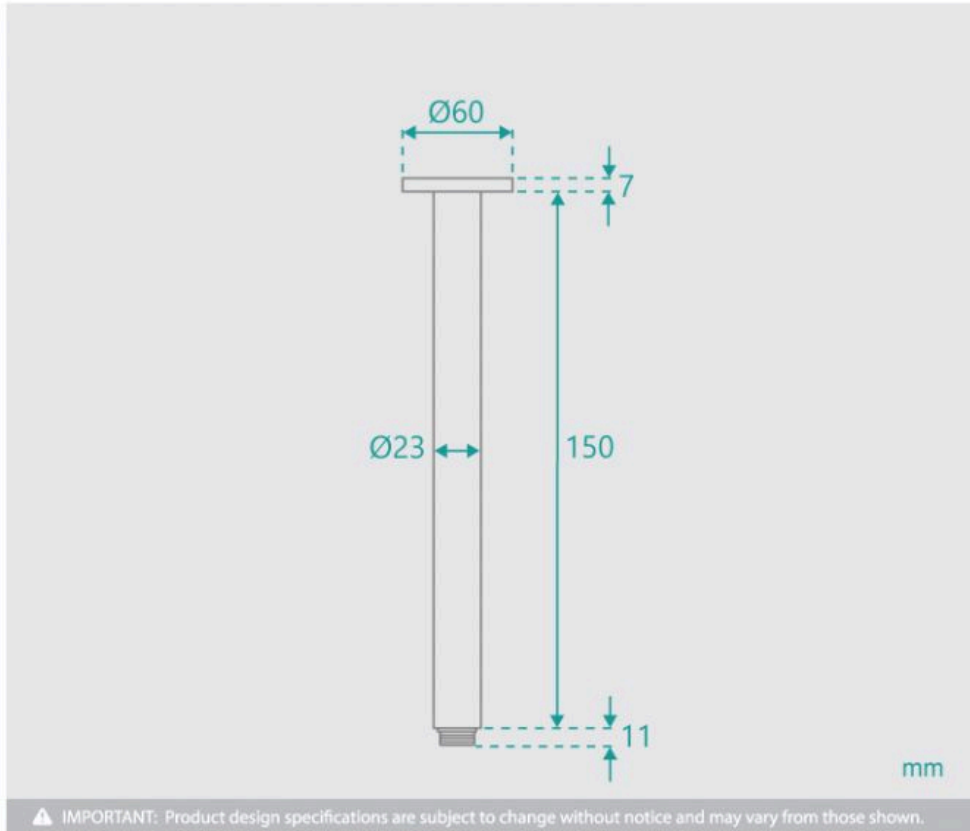

Eleanor Ceiling Shower Arm Short & Vivian Shower Head Set

SKU#: S-1020 / S-2008

\$96.80

~~€121~~

Shower Head Size: 200mm

Head Height: 13mm

Total Head Height: 57mm

Arm Length/Reach: 150mm

Arm Backplate Width: 60mm

Construction: Brass

Finish: Chrome

Accreditation: AU Standard, WELS 9L/min, 3 Star and Watermark

WELS Registration: S15002

Warranty: 7 Year Product Warranty

The Eleanor and Vivian shower head set is revolutionised by the ceiling design element. Transform your bathroom in to a hotel quality room with the ceiling shower arm short and the design of the Vivian. With its rounded edges and chrome finish, this set adds to a contemporary and modern bathroom renovation.

View our store to find a matching range or shower screen, vanity unit, mirror, basin or tap for your bathroom and save on combined delivery.

See listing image for measurement specification.

Eleanor Shower Arm Roof Extension