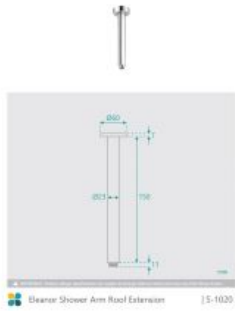

Eleanor Ceiling Shower Arm Short & Vivian Shower Head Set

SKU#: S-1020 / S-2008

\$96.80

~~€121~~

Shower Head Size: 200mm

Head Height: 13mm

Total Head Height: 57mm

Arm Length/Reach: 150mm

Arm Backplate Width: 60mm

Construction: Brass

Finish: Chrome

Accreditation: AU Standard, WELS 9L/min, 3 Star and Watermark

WELS Registration: S15002

Warranty: 7 Year Product Warranty

The Eleanor and Vivian shower head set is revolutionised by the ceiling design element. Transform your bathroom in to a hotel quality room with the ceiling shower arm short and the design of the Vivian. With its rounded edges and chrome finish, this set adds to a contemporary and modern bathroom renovation.

View our store to find a matching range or shower screen, vanity unit, mirror, basin or tap for your bathroom and save on combined delivery.

See listing image for measurement specification.

Eleanor Shower Arm Roof Extension