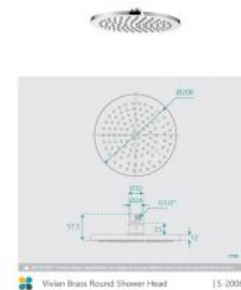

Eleanor Ceiling Shower Arm Short & Vivian Shower Head Set

SKU#: S-1020 / S-2008

\$96.80

~~€121~~

Shower Head Size: 200mm

Head Height: 13mm

Total Head Height: 57mm

Arm Length/Reach: 150mm

Arm Backplate Width: 60mm

Construction: Brass

Finish: Chrome

Accreditation: AU Standard, WELS 9L/min, 3 Star and Watermark

WELS Registration: S15002

Warranty: 7 Year Product Warranty

The Eleanor and Vivian shower head set is revolutionised by the ceiling design element. Transform your bathroom in to a hotel quality room with the ceiling shower arm short and the design of the Vivian. With its rounded edges and chrome finish, this set adds to a contemporary and modern bathroom renovation.

View our store to find a matching range or shower screen, vanity unit, mirror, basin or tap for your bathroom and save on combined delivery.

See listing image for measurement specification.

Eleanor Shower Arm Roof Extension