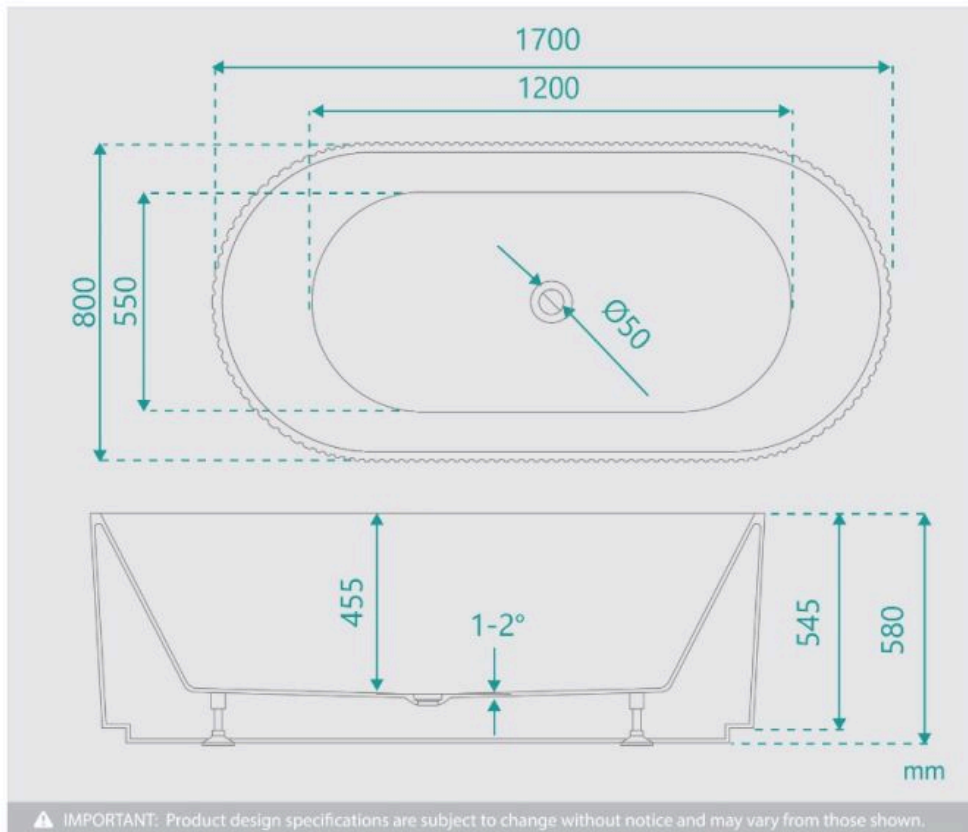

### BATH CADDY OPTION

Length: 1700mm

Width: 800mm

Height: 580mm

Installation: Freestanding

Configuration: Self-supporting base and frame with adjustable legs

Construction: Sanitary grade acrylic with solid fiberglass reinforcement

The Harper Fluted Groove Bath is a versatile design, created to be a visual statement piece for your desired bathroom area.

Harper 1700 Freestanding Bath Fluted

| B-4063