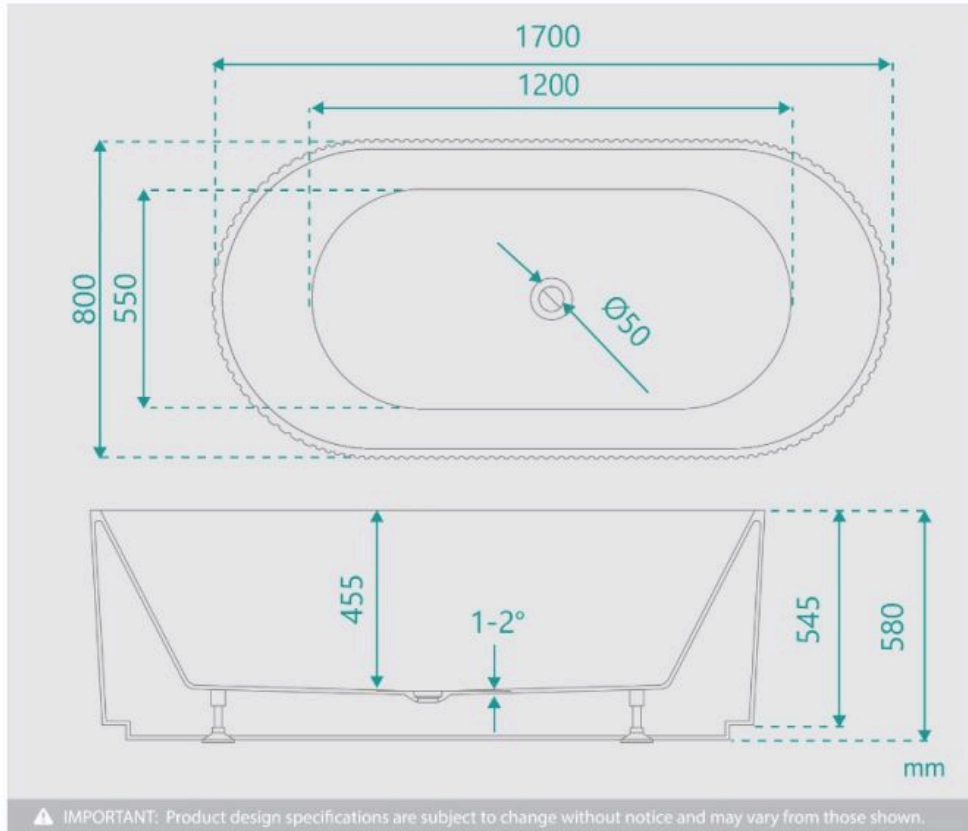

### BATH CADDY OPTION

Length: 1700mm

Width: 800mm

Height: 580mm

Installation: Freestanding

Configuration: Self-supporting base and frame with adjustable legs

Construction: Sanitary grade acrylic with solid fiberglass reinforcement

Capacity: 328L

Warranty: 7 Year Product Warranty

Our fluted freestanding bathtub presents a unique groove texture pattern and white finish.

The distinctive vertical ribbed pattern is designed to add style to your bathroom space and compliment your overall bathroom aesthetic.

The Harper Fluted Groove Bath is a versatile design, created to be a visual statement piece for your desired bathroom area.

Harper 1700 Freestanding Bath Fluted

| B-4063