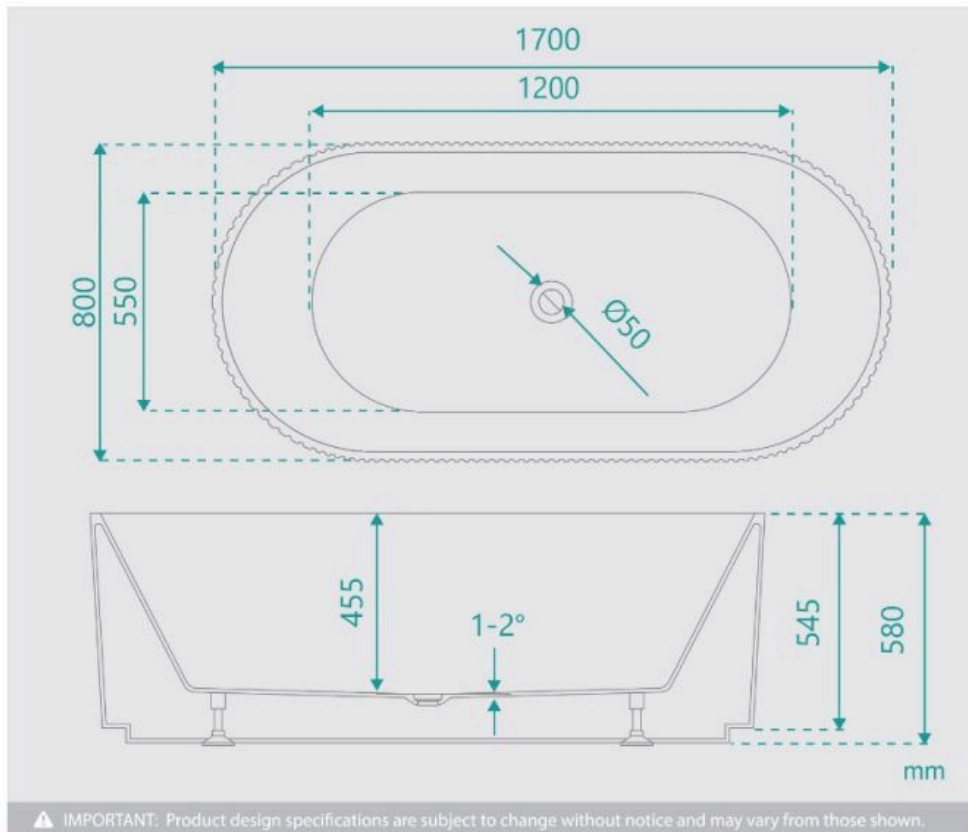

Harper Freestanding Fluted Groove Bath 1700 White

SKU#: B-4063

From **\$1,699**

WASTE OPTION

BATH CADDY OPTION

Length: 1700mm

Width: 800mm

Height: 580mm

Installation: Freestanding

Configuration: Self-supporting base and frame with adjustable legs

Construction: Sanitary grade acrylic with solid fiberglass reinforcement

Key Features: High quality sanitary acrylic, double wall insulated for heat retention, easy installation, reinforced for durability

Finish: White High Gloss

Overflow: No

Waste: Standard Plug & Waste included

Capacity: 328L

Warranty: 7 Year Product Warranty

Our fluted freestanding bathtub presents a unique groove texture pattern and white finish.

The distinctive vertical ribbed pattern is designed to add style to your bathroom space and compliment your overall bathroom aesthetic.

The Harper Fluted Groove Bath is a versatile design, created to be a visual statement piece for your desired bathroom area.