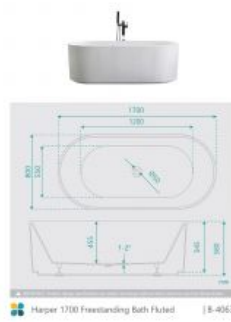

Harper Freestanding Fluted Groove Bath 1700 White

SKU#: B-4063

From **\$1,699**

WASTE OPTION

BATH CADDY OPTION

Length: 1700mm

Width: 800mm

Height: 580mm

Finish: White High Gloss

Overflow: No

Waste: Standard Plug & Waste included

Capacity: 328L

Warranty: 7 Year Product Warranty

Our fluted freestanding bathtub presents a unique groove texture pattern and white finish.

The distinctive vertical ribbed pattern is designed to add style to your bathroom space and compliment your overall bathroom aesthetic.

The Harper Fluted Groove Bath is a versatile design, created to be a visual statement piece for your desired bathroom area.