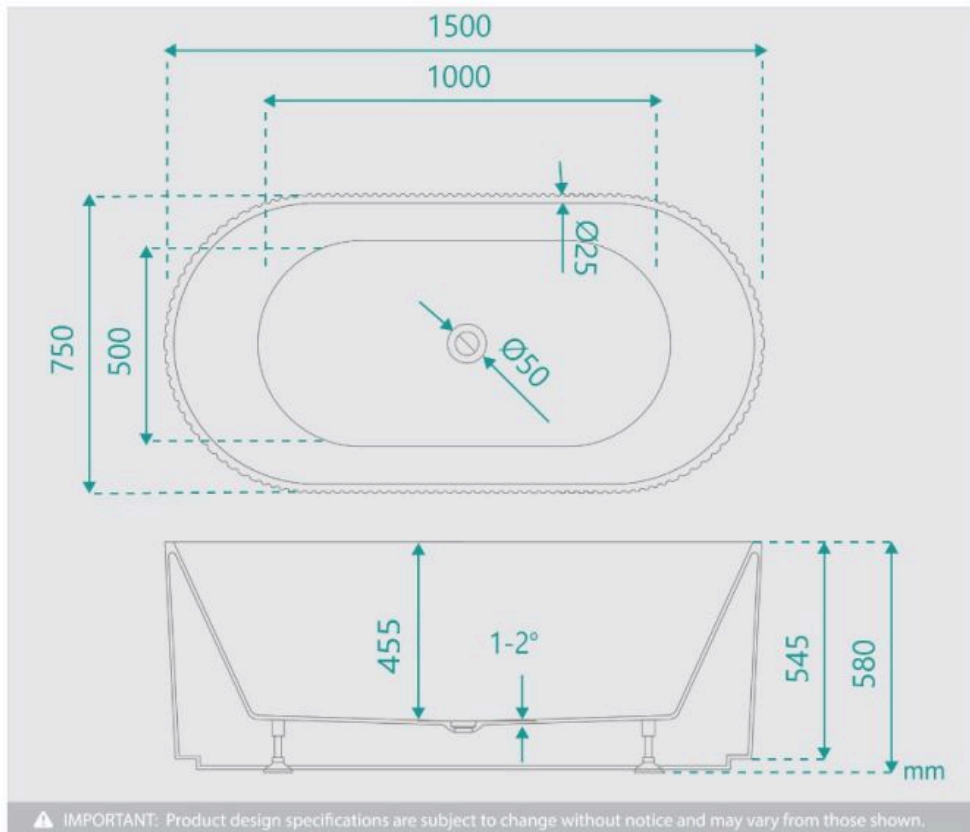

Height: 580mm

Installation: Freestanding

Configuration: Self-supporting base and frame with adjustable legs

Construction: Sanitary grade acrylic with solid fiberglass reinforcement

Key Features: High quality sanitary acrylic, double wall insulated for heat retention, easy installation, reinforced for durability

Finish: White High Gloss

Overflow: No

Waste: Standard Plug & Waste included

Capacity: 256L

Warranty: 7 Year Product Warranty

Our fluted freestanding bathtub presents a unique groove texture pattern and white finish.

The distinctive vertical ribbed pattern is designed to add style to your bathroom space and compliment your overall bathroom aesthetic.

The Harper Fluted Groove Bath is a versatile design, created to be a visual statement piece for your desired bathroom area.