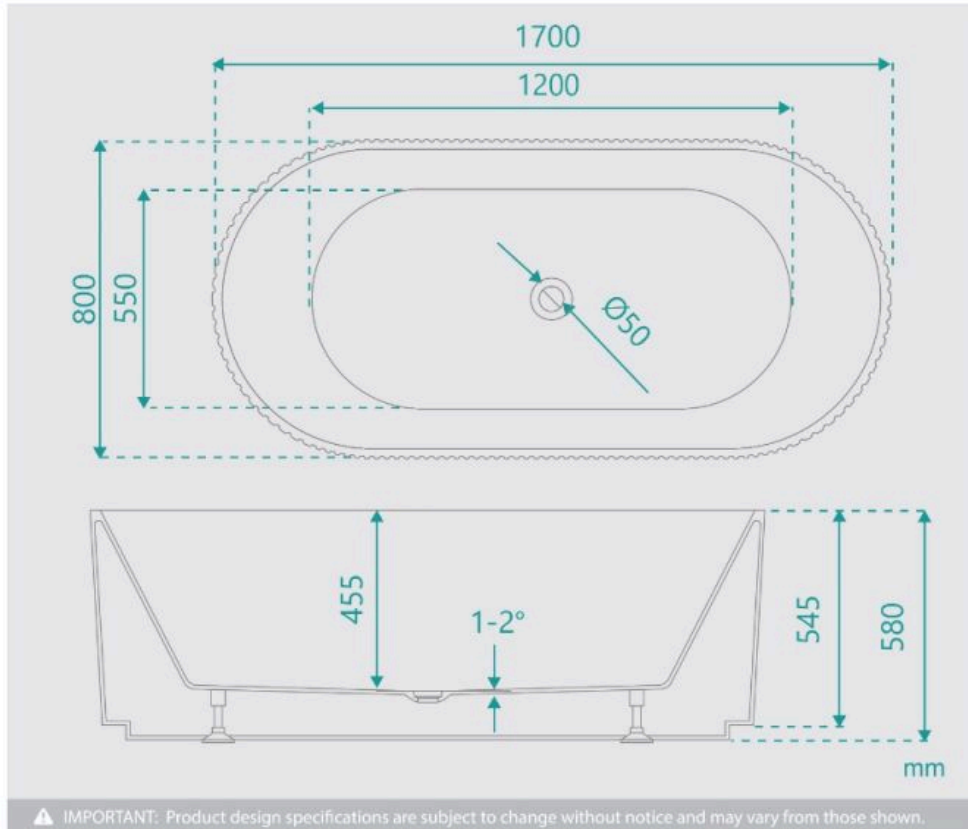

### BATH CADDY OPTION

Length: 1700mm

Width: 800mm

Height: 580mm

Installation: Freestanding

Configuration: Self-supporting base and frame with adjustable legs

Construction: Sanitary grade acrylic with solid fiberglass reinforcement

Key Features: High quality sanitary acrylic, double wall insulated for heat retention, easy installation, reinforced for durability

Finish: Matte White

Overflow: No

Waste: Standard Plug & Waste included

Capacity: 328L