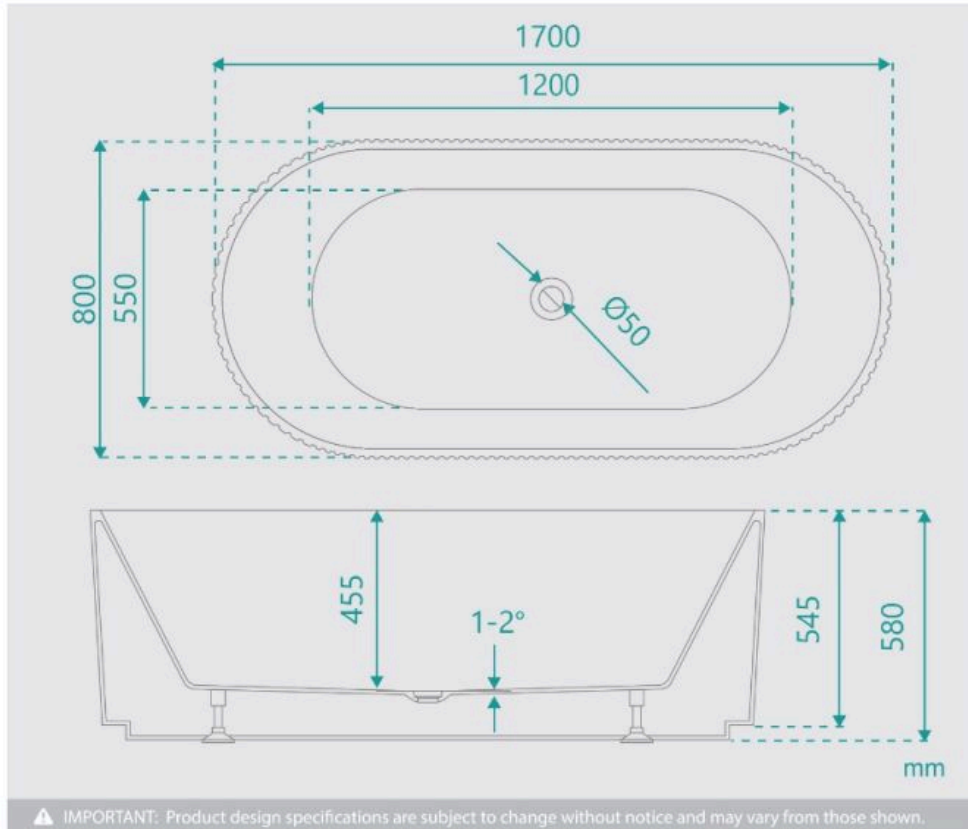

Harper Freestanding Fluted Groove Bath 1700 Matte White

SKU#: B-4065

\$1,199.40

~~\$1,999~~

WASTE OPTION

BATH CADDY OPTION

Length: 1700mm

Width: 800mm

Height: 580mm

Installation: Freestanding

Configuration: Self-supporting base and frame with adjustable legs

Construction: Sanitary grade acrylic with solid fiberglass reinforcement

Key Features: High quality sanitary acrylic, double wall insulated for heat retention, easy installation, reinforced for durability

Finish: Matte White

Overflow: No

Waste: Standard Plug & Waste included

Capacity: 328L

Warranty: 7 Year Product Warranty

Our fluted freestanding bathtub presents a unique groove texture pattern and matte white finish.

The distinctive vertical ribbed pattern is designed to add style to your bathroom space and compliment your overall bathroom aesthetic.

The Harper Fluted Groove Bath is a versatile design, created to be a visual statement piece for your desired bathroom area.