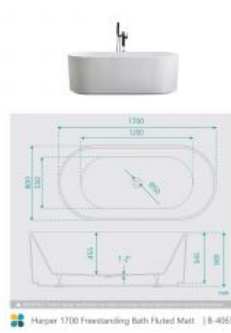

Harper Freestanding Fluted Groove Bath 1700 Matte White

SKU#: B-4065

\$1,199.40

~~\$1,999~~

WASTE OPTION

BATH CADDY OPTION

Length: 1700mm

Width: 800mm

Height: 580mm

Installation: Freestanding

Configuration: Self-supporting base and frame with adjustable legs

Construction: Sanitary grade acrylic with solid fiberglass reinforcement

Key Features: High quality sanitary acrylic, double wall insulated for heat retention, easy installation, reinforced for durability

Finish: Matte White

Overflow: No

Waste: Standard Plug & Waste included

Capacity: 328L

Warranty: 7 Year Product Warranty

Our fluted freestanding bathtub presents a unique groove texture pattern and matte white finish.

The distinctive vertical ribbed pattern is designed to add style to your bathroom space and compliment your overall bathroom aesthetic.

The Harper Fluted Groove Bath is a versatile design, created to be a visual statement piece for your desired bathroom area.