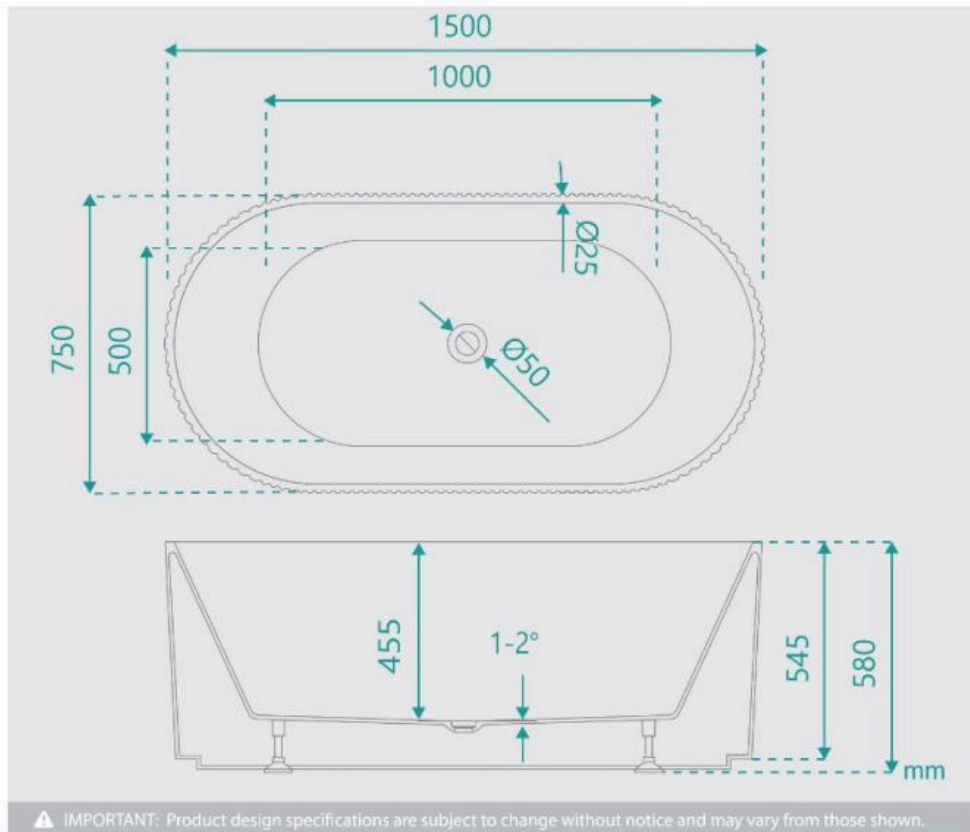

Height: 580mm

Installation: Freestanding

Configuration: Self-supporting base and frame with adjustable legs

Construction: Sanitary grade acrylic with solid fiberglass reinforcement

Key Features: High quality sanitary acrylic, double wall insulated for heat retention, easy installation, reinforced for durability

Finish: Matte White

Overflow: No

Waste: Standard Plug & Waste included

Capacity: 256L

Warranty: 7 Year Product Warranty

Our fluted freestanding bathtub presents a unique groove texture pattern and matte white finish.

The distinctive vertical ribbed pattern is designed to add style to your bathroom space and compliment your overall bathroom aesthetic.

The Harper Fluted Groove Bath is a versatile design, created to be a visual statement piece for your desired bathroom area.