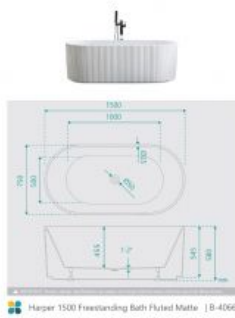

Harper Freestanding Fluted Groove Bath 1500 Matte White

SKU#: B-4066

\$1,329.30

~~\$1,999~~

WASTE OPTION

BATH CADDY OPTION

Length: 1500mm

Width: 750mm

Height: 580mm

Installation: Freestanding

Configuration: Self-supporting base and frame with adjustable legs

Construction: Sanitary grade acrylic with solid fiberglass reinforcement

Key Features: High quality sanitary acrylic, double wall insulated for heat retention, easy installation, reinforced for durability

Finish: Matte White

Overflow: No

Waste: Standard Plug & Waste included

Capacity: 256L

Warranty: 7 Year Product Warranty

Our fluted freestanding bathtub presents a unique groove texture pattern and matte white finish.

The distinctive vertical ribbed pattern is designed to add style to your bathroom space and compliment your overall bathroom aesthetic.

The Harper Fluted Groove Bath is a versatile design, created to be a visual statement piece for your desired bathroom area.