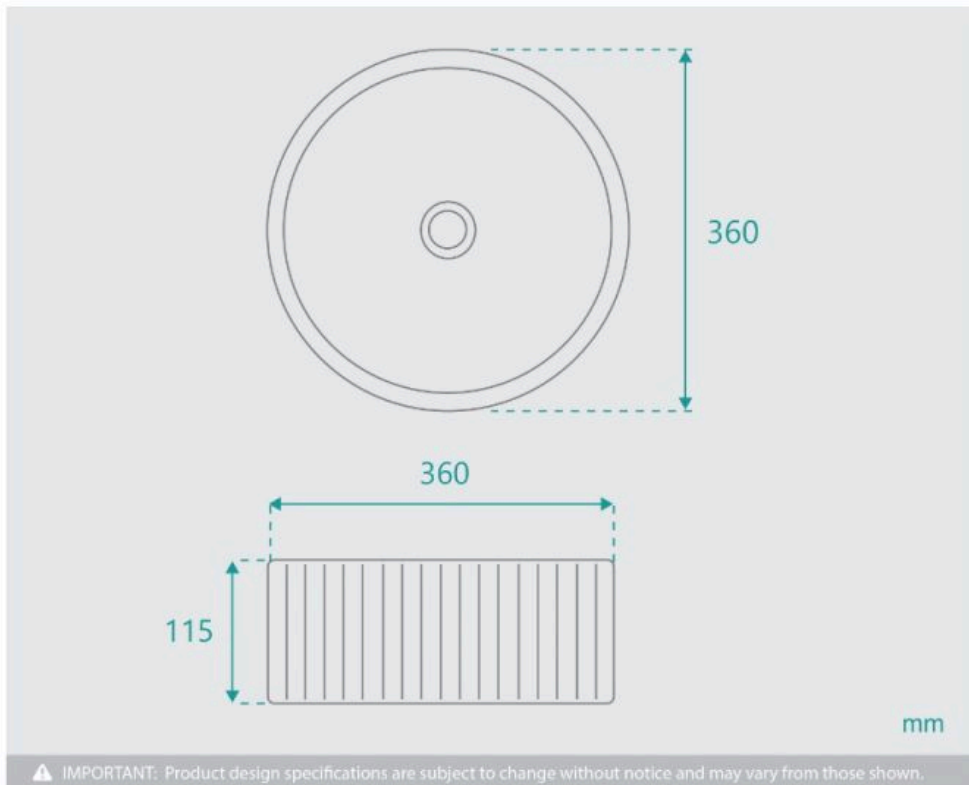

Construction: Ceramic

Finish: Matte White

Overflow Outlet: No

Waste Size: 32mm

Water Capacity: 7L

Warranty: 5 Year Product Warranty

Our fluted basins present a unique groove texture pattern and matte white ceramic finish.

The distinctive ribbed pattern is designed to add style to your bathroom counter top and compliment your overall bathroom aesthetic.

The Kendall Fluted Groove Basin is a versatile design, created to be a visual statement piece for your desired bathroom area.

**Please note that for ceramic products, specifications must allow +/- 10 mm tolerance for manufacturing variance, it is recommended to use measurements of the actual product received. Colours displayed online may appear different due to screen settings.*