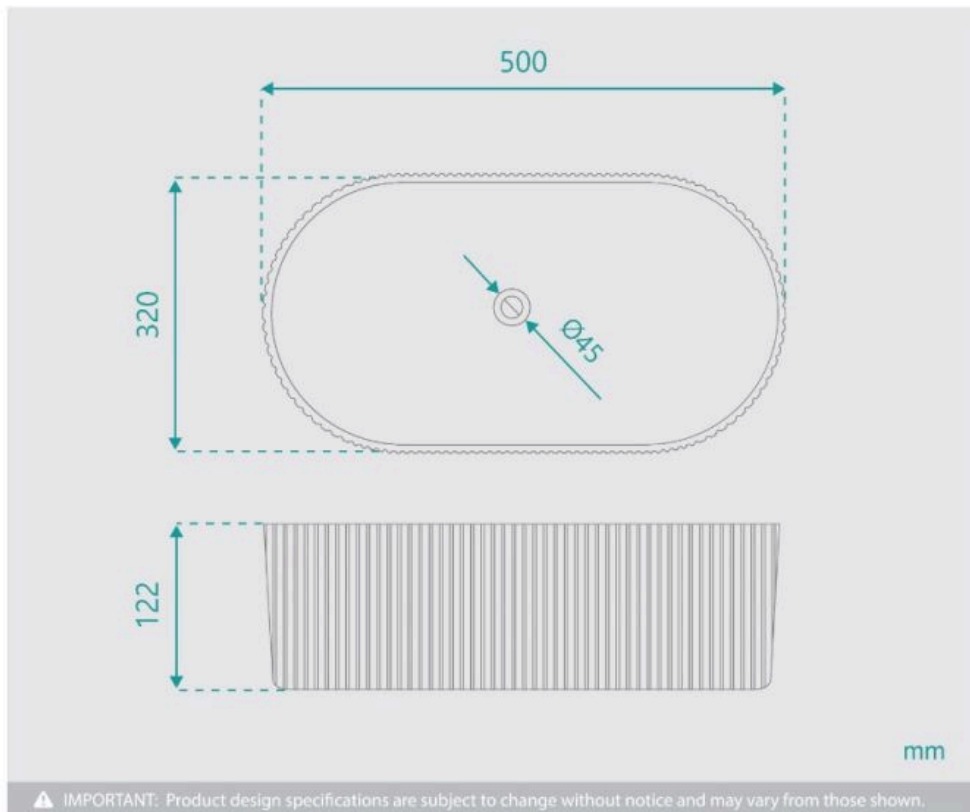

### WASTE OPTION

Basin Size: 500mm x 320mm x 122mm  
 Basin Type: Above Counter Basin  
 Construction: Ceramic  
 Finish: White High Gloss  
 Overflow Outlet: No  
 Waste Size: 32mm  
 Water Capacity: 10L  
 Warranty: 5 Year Product Warranty

Our fluted basins present a groove texture pattern and featuring in an oval shape with a ceramic white finish.

The distinctive ribbed pattern is designed to add style to your bathroom counter top and compliment your overall bathroom aesthetic.

The Kendall Fluted Groove Basin is a versatile design, created to be a visual statement piece for your desired bathroom area.

*TIP: Why not buy two basins and make your bathroom comfortable for both of you in the morning? Create the "his & hers" luxury look for less.*

Waste and tap not included but can be purchased in our store alongside other bathroom products.

*\*Please note that for ceramic products, specifications must allow +/- 10 mm tolerance for manufacturing variance, it is recommended to use measurements of the actual product received. Colours displayed online may appear different due to screen settings.*