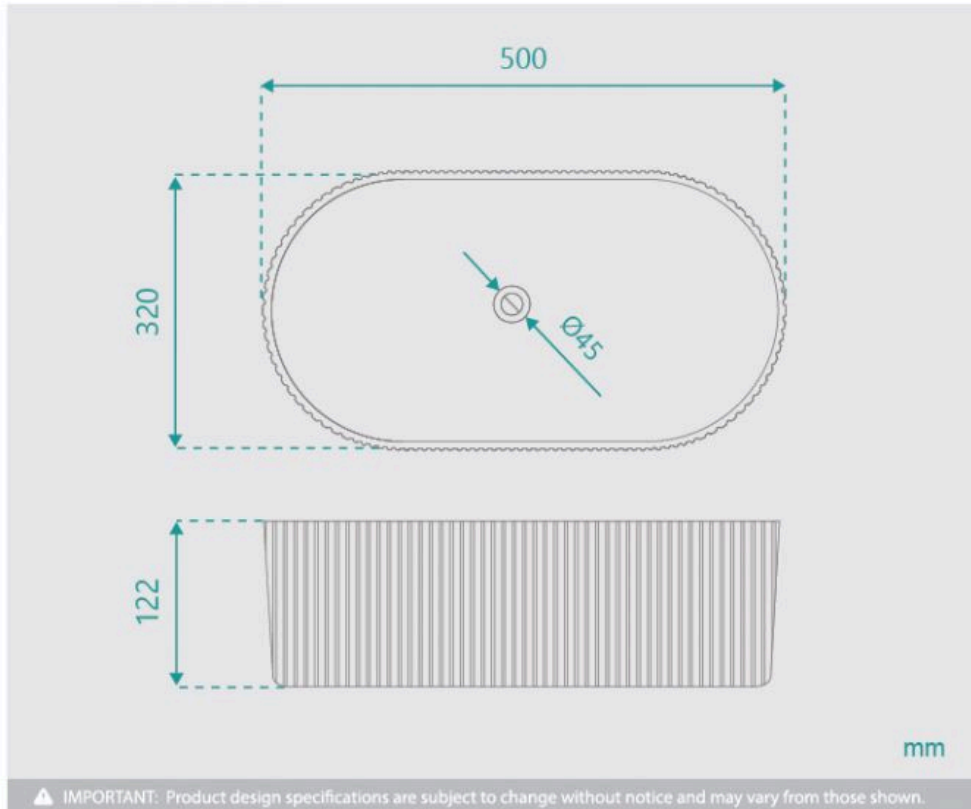

### WASTE OPTION

Basin Size: 500mm x 320mm x 122mm  
 Basin Type: Above Counter Basin  
 Construction: Ceramic  
 Finish: Matte White  
 Overflow Outlet: No  
 Waste Size: 32mm  
 Water Capacity: 10L  
 Warranty: 5 Year Product Warranty

Our fluted basins present a unique groove texture pattern and featuring in an oval shape with a ceramic matte white finish. The distinctive ribbed pattern is designed to add style to your bathroom counter top and compliment your overall bathroom aesthetic.

The Kendall Fluted Groove Basin is a versatile design, created to be a visual statement piece for your desired bathroom area. Why not buy two basins and make your bathroom comfortable for both of you in the morning? Create the "his & hers" luxury look for less. Waste and tap not included but can be purchased in our store alongside other bathroom products.

*\*Please note that for ceramic products, specifications must allow +/- 10 mm tolerance for manufacturing variance, it is recommended to use measurements of the actual product received. Colours displayed online may appear different due to screen settings.*