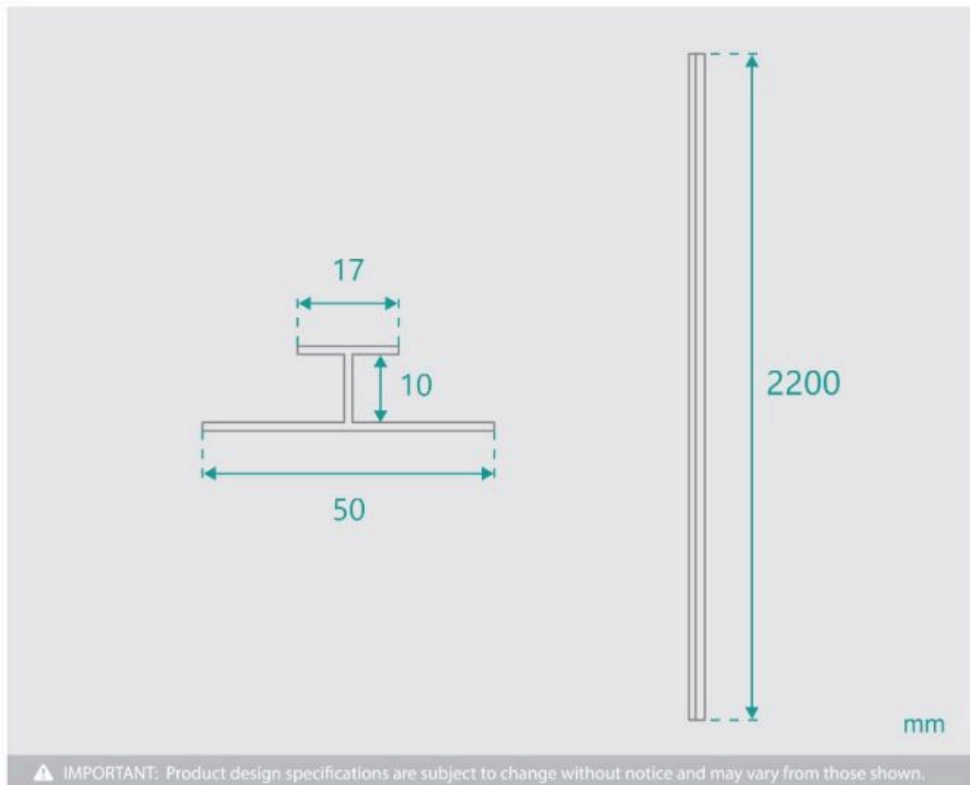

## Shower Wall Panel H Trim Grey

SKU#: S-2643

**\$13.30**

~~\$19~~

Size: 50 x 2200mm

Construction: PVC

Colour: Grey

Installation: To Fit Waterproof Wall Panels

Warranty: 5 Year Product Warranty

The Wall Panel H Trims assist you to create a full wall of protective lining for your shower. Easy and flexible to install, these trims can be paired with the Shower Wall Panels in either 900mm or 1200mm to achieve a tight waterproof fit and a seamless look. A full wall of shower panels make it easier to clean and maintain than a traditional tile wall. Cleaning becomes a breeze with no grout lines that can catch soap residue or chip away in time.

⚠ IMPORTANT: Product design specifications are subject to change without notice and may vary from those shown.

 Shower Wall Panel H Trim Grey

| S-2643