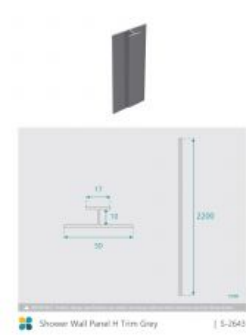

## Shower Wall Panel H Trim Grey

SKU#: S-2643

**\$13.30**

~~\$19~~

Size: 50 x 2200mm

Construction: PVC

Colour: Grey

Installation: To Fit Waterproof Wall Panels

Warranty: 5 Year Product Warranty

The Wall Panel H Trims assist you to create a full wall of protective lining for your shower. Easy and flexible to install, these trims can be paired with the Shower Wall Panels in either 900mm or 1200mm to achieve a tight waterproof fit and a seamless look. A full wall of shower panels make it easier to clean and maintain than a traditional tile wall. Cleaning becomes a breeze with no grout lines that can catch soap residue or chip away in time.

⚠ IMPORTANT: Product design specifications are subject to change without notice and may vary from those shown.

 Shower Wall Panel H Trim Grey

| S-2643