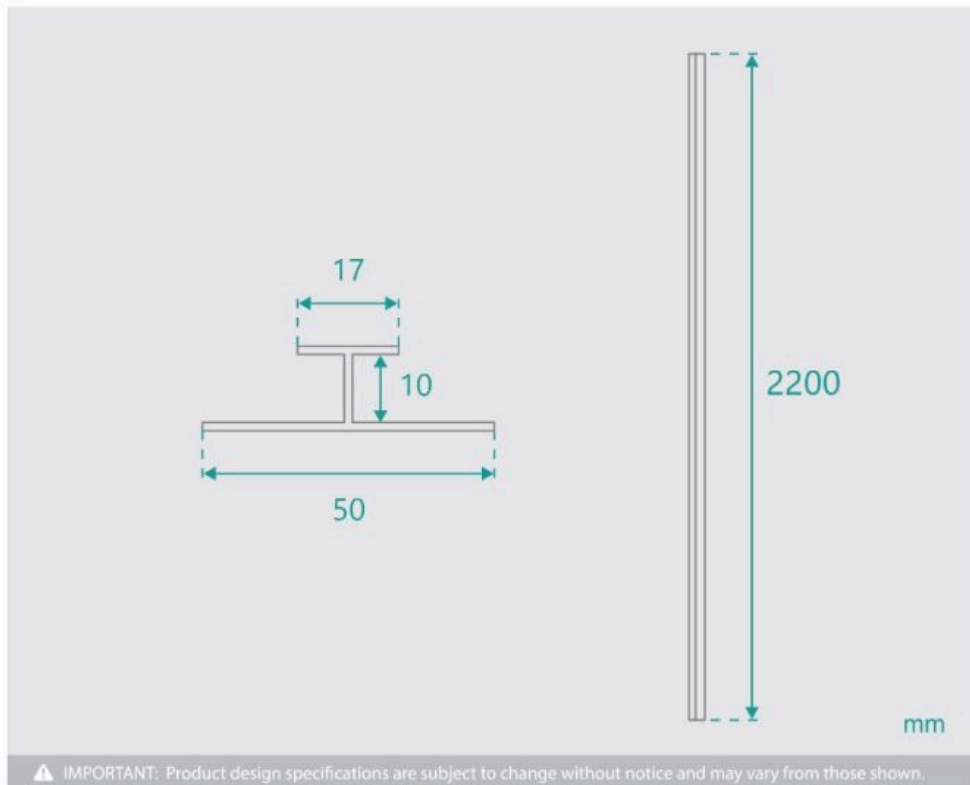

## Shower Wall Panel H Trim Black

SKU#: S-2640

**\$19**

Size: 50 x 2200mm

Construction: PVC

Colour: Black

Installation: To Fit Waterproof Wall Panels

Warranty: 5 Year Product Warranty

The Wall Panel H Trims assist you to create a full wall of protective lining for your shower. Easy and flexible to install, these trims can be paired with the Shower Wall Panels in either 900mm or 1200mm to achieve a tight waterproof fit and a seamless look. A full wall of shower panels make it easier to clean and maintain than a traditional tile wall. Cleaning becomes a breeze with no grout lines that can catch soap residue or chip away in time.

View our store to find a shower screen, shower head, or tap for your bathroom and save on combined delivery.

Shower Wall Panel H Trim Black

| S-2640