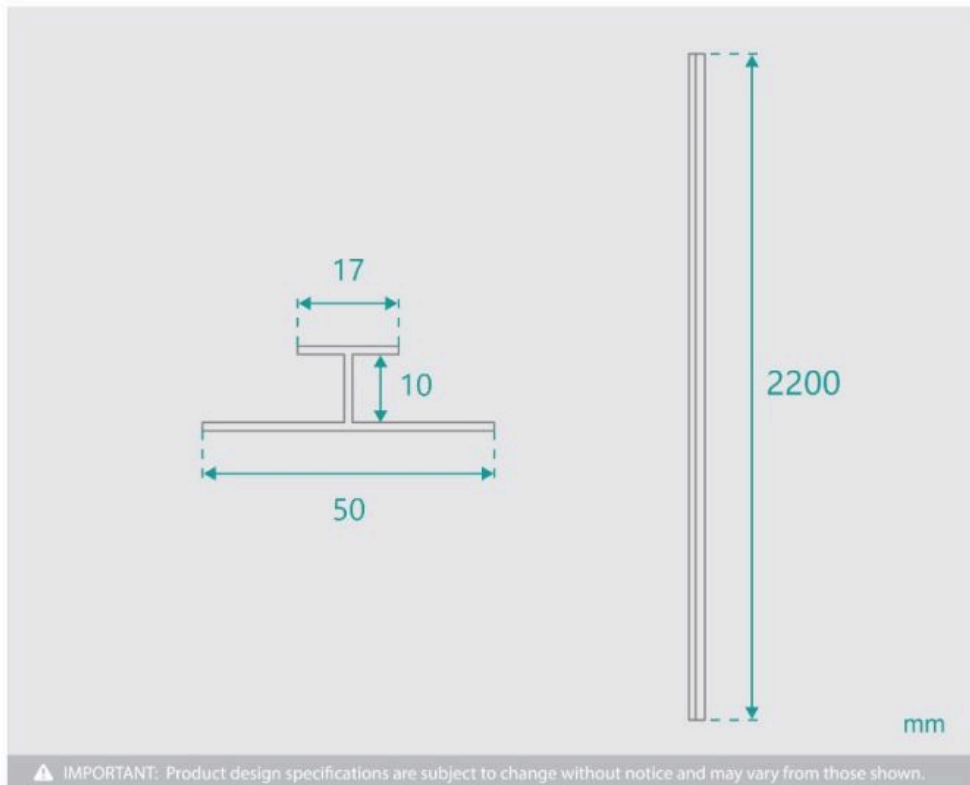

Shower Wall Panel H Trim Black

SKU#: S-2640

\$19

Size: 50 x 2200mm

Construction: PVC

Colour: Black

Installation: To Fit Waterproof Wall Panels

Warranty: 5 Year Product Warranty

The Wall Panel H Trims assist you to create a full wall of protective lining for your shower. Easy and flexible to install, these trims can be paired with the Shower Wall Panels in either 900mm or 1200mm to achieve a tight waterproof fit and a seamless look. A full wall of shower panels make it easier to clean and maintain than a traditional tile wall. Cleaning becomes a breeze with no grout lines that can catch soap residue or chip away in time.

View our store to find a shower screen, shower head, or tap for your bathroom and save on combined delivery.

Shower Wall Panel H Trim Black

| S-2640