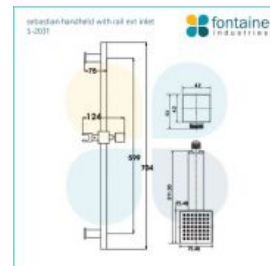

Sebastian Handheld Shower Head with Rail External Inlet

SKU#: S-2031

From **\$159**

HANDHELD SHOWER 3 FUNCTION UPGRADE

Total Height (Excluding Hose): 704mm
 Handheld Size: 75.48mm x 211.3mm
 Hose Length/Reach: 1500mm
 Construction: Brass (With ABS Handheld)
 Finish: Chrome Finish
 Water Inlet: External
 Accreditation: AU Standard, WELS 5.5L/min 3 Star and Watermark
 WELS Registration: S08118
 Warranty: 7 Year Product Warranty

This rail with handheld shower head provides an excellent and easy way to clean. The handheld showerhead can be positioned in your preferred height by adjusting its holder on the rail. The Sebastian range showcases a beautiful square design which will give your bathroom the luxurious hotel feel you've been looking for.

Match with the mixer of your choice see our store for option.

See listing image for measurement specification.

sebastian handheld with rail ext inlet
S-2031